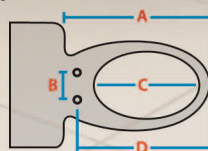

This Bidet will fit on your existing toilet suite
if the measurements of your pan are:

- A: 500mm or above
- B: Between 140 - 195mm
- C: 330mm or above
- D: 400mm or above

Available in:
Standard seat

FEATURES (REFER TO PAGE 5 FOR DETAILS)