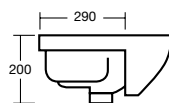

Domaine Vanity Basin

- White
- Vitreous china
- Available with 1 or 3 tapholes
- Overflow with chrome dress ring
- 525 x 450mm

TOILETS

Dominique Close Coupled Toilet Suite

Dominique Back to Wall Toilet Suite

Dominique Link Toilet Suite

Solus Toilet Cistern

BASINS

Solus Semi-Recessed Basin
500 x 430mm

Solus Vanity Basin
560 x 480mm

Canterbury Low Level Toilet Suite

Canterbury C/C Toilet Suite

Solus Toilet Suite with Concorde Pan