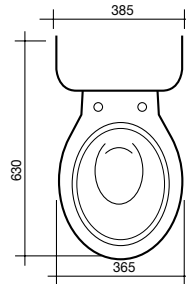

- White
- Vitreous china
- S trap only
- Chrome fittings
- Available with Carla, Autumn Cherry or Chocolate seat
- Bottom right hand reversible inlet
- WELS 4 star, 4.5/3 litre dual flush, average flush 3.3 litres

Domaine Vanity Basin

- White
- Vitreous china
- Available with 1 or 3 tapholes
- Overflow with chrome dress ring
- 525 x 450mm

TOILETS

Dominique Close Coupled Toilet Suite

Dominique Back to Wall Toilet Suite

Dominique Link Toilet Suite

Solus Toilet Cistern

BASINS

Solus Semi-Recessed Basin
500 x 430mm

Solus Vanity Basin
560 x 480mm

Canterbury Low Level Toilet Suite

Canterbury C/C Toilet Suite

Solus Toilet Suite with Concorde Pan

Solus Toilet Suite with Trident Pan

Solus Toilet Suite with Retro Pan

Domaine Vanity Basin
525 x 450mm

Bathroom Happiness™

Visit any one of our 300 showrooms around Australia for all the latest products, concepts and inspiration to make your bathroom whatever you want it to be. And for the ultimate bathroom experience, go to one of our bathroom life™ stores where you will find the biggest range of leading Australian and international brands.