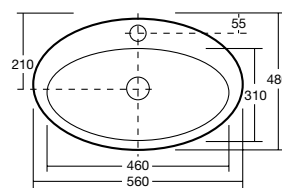

Domaine Vanity Basin

- White
- Vitreous china
- Available with 1 or 3 tapholes
- Overflow with chrome dress ring
- 525 x 450mm

TOILETS

Dominique Close Coupled Toilet Suite

Dominique Back to Wall Toilet Suite

Dominique Link Toilet Suite

Solus Toilet Cistern

BASINS

Solus Semi-Recessed Basin
500 x 430mm

Solus Vanity Basin
560 x 480mm

Canterbury Low Level Toilet Suite

Canterbury C/C Toilet Suite

Solus Toilet Suite with Concorde Pan