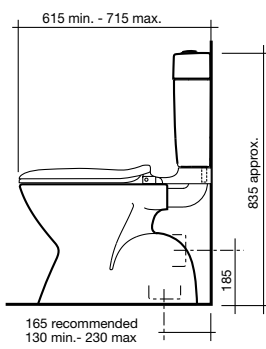

Dominique Back to Wall Toilet Suite

- White
- Vitreous china
- Available as S or P trap
- Soft close seat
- Back water inlet
- WELS 4 Star, 4.5/3 litre dual flush, average flush 3.5 litres

Dominique Link Toilet Suite

Domaine Vanity Basin

- White
- Vitreous china
- Available with 1 or 3 tapholes
- Overflow with chrome dress ring
- 525 x 450mm

TOILETS

Dominique Close Coupled Toilet Suite

Dominique Back to Wall Toilet Suite

Dominique Link Toilet Suite

Solus Toilet Cistern

BASINS

Solus Semi-Recessed Basin
500 x 430mm

Solus Vanity Basin
560 x 480mm

Canterbury Low Level Toilet Suite

Canterbury C/C Toilet Suite

Solus Toilet Suite with Concorde Pan

Solus Toilet Suite with Trident Pan

Solus Toilet Suite with Retro Pan

Domaine Vanity Basin
525 x 450mm

Bathroom Happiness™

Visit any one of our 300 showrooms around Australia for all the latest products, concepts and inspiration to make your bathroom whatever you want it to be. And for the ultimate bathroom experience, go to one of our bathroom life™ stores where you will find the biggest range of leading Australian and international brands.