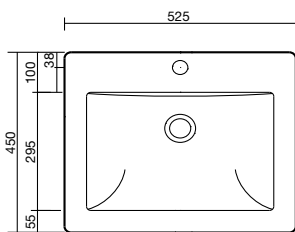

Domaine Vanity Basin
525 x 450mm