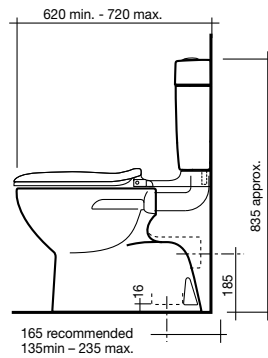

Dominique Back to Wall Toilet Suite

- White
- Vitreous china
- Available as S or P trap
- Soft close seat
- Back water inlet
- WELS 4 Star, 4.5/3 litre dual flush, average flush 3.5 litres

Dominique Link Toilet Suite

Domaine Vanity Basin

- White
- Vitreous china
- Available with 1 or 3 tapholes
- Overflow with chrome dress ring
- 525 x 450mm

TOILETS

Dominique Close Coupled Toilet Suite

Dominique Back to Wall Toilet Suite

Dominique Link Toilet Suite

Solus Toilet Cistern

BASINS

Solus Semi-Recessed Basin
500 x 430mm

Solus Vanity Basin
560 x 480mm

Canterbury Low Level Toilet Suite

Canterbury C/C Toilet Suite

Solus Toilet Suite with Concorde Pan

Solus Toilet Suite with Trident Pan

Solus Toilet Suite with Retro Pan

Domaine Vanity Basin
525 x 450mm

Bathroom Happiness™

Visit any one of our 300 showrooms around Australia for all the latest products, concepts and inspiration to make your bathroom whatever you want it to be. And for the ultimate bathroom experience, go to one of our bathroom life™ stores where you will find the biggest range of leading Australian and international brands.