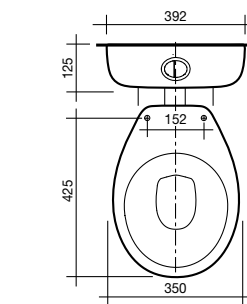

- White
- Vitreous china
- S trap only
- Chrome fittings
- Available with Carla, Autumn Cherry or Chocolate seat
- Bottom right hand reversible inlet
- WELS 4 star, 4.5/3 litre dual flush, average flush 3.3 litres

Retro

Trident

Concorde

BASINS

Solus Semi-Recessed Basin

- White
- Vitreous china
- Available with 1 or 3 tapholes
- Overflow with chrome dress ring
- 500 x 430mm

Solus Vanity Basin

- White
- Vitreous china
- Available with 1 or 3 tapholes
- Overflow with chrome dress ring
- 560 x 480mm

Domaine Vanity Basin

- White
- Vitreous china
- Available with 1 or 3 tapholes
- Overflow with chrome dress ring
- 525 x 450mm

TOILETS

Dominique Close Coupled Toilet Suite

Dominique Back to Wall Toilet Suite

Dominique Link Toilet Suite

Solus Toilet Cistern

BASINS

Solus Semi-Recessed Basin
500 x 430mm

Solus Vanity Basin
560 x 480mm

Canterbury Low Level Toilet Suite

Canterbury C/C Toilet Suite

Solus Toilet Suite with Concorde Pan