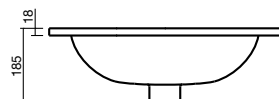

Domaine Vanity Basin
525 x 450mm