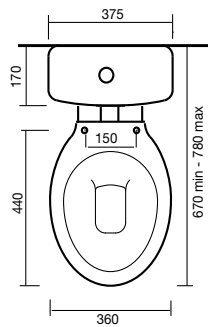

Domaine Vanity Basin

- White
- Vitreous china
- Available with 1 or 3 tapholes
- Overflow with chrome dress ring
- 525 x 450mm

TOILETS

Dominique Close Coupled Toilet Suite

Dominique Back to Wall Toilet Suite

Dominique Link Toilet Suite

Solus Toilet Cistern

BASINS

Solus Semi-Recessed Basin
500 x 430mm

Solus Vanity Basin
560 x 480mm

Canterbury Low Level Toilet Suite

Canterbury C/C Toilet Suite

Solus Toilet Suite with Concorde Pan