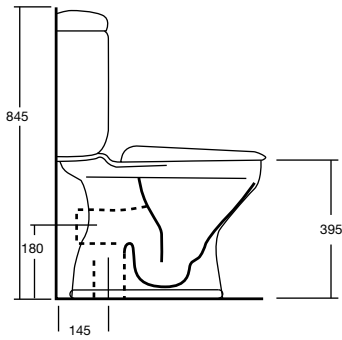

Dominique Back to Wall Toilet Suite

- White
- Vitreous china
- Available as S or P trap
- Soft close seat
- Back water inlet
- WELS 4 Star, 4.5/3 litre dual flush, average flush 3.5 litres

Dominique Link Toilet Suite

- White
- Vitreous china
- S trap only
- Chrome fittings
- Available with Carla, Autumn Cherry or Chocolate seat
- Bottom right hand reversible inlet
- WELS 4 star, 4.5/3 litre dual flush, average flush 3.3 litres

Retro

Trident

Concorde

BASINS

Solus Semi-Recessed Basin

- White
- Vitreous china
- Available with 1 or 3 tapholes
- Overflow with chrome dress ring
- 500 x 430mm

Solus Vanity Basin

- White
- Vitreous china
- Available with 1 or 3 tapholes
- Overflow with chrome dress ring
- 560 x 480mm

Domaine Vanity Basin

- White
- Vitreous china
- Available with 1 or 3 tapholes
- Overflow with chrome dress ring
- 525 x 450mm

TOILETS

Dominique Close Coupled Toilet Suite

Dominique Back to Wall Toilet Suite