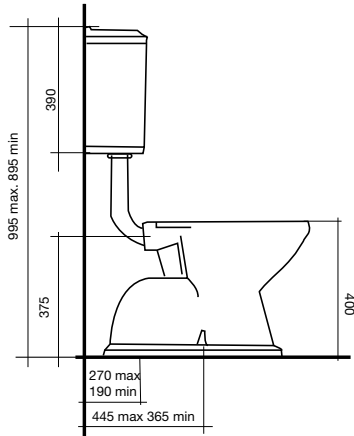

Domaine Vanity Basin

- White
- Vitreous china
- Available with 1 or 3 tapholes
- Overflow with chrome dress ring
- 525 x 450mm

TOILETS

Dominique Close Coupled Toilet Suite

Dominique Back to Wall Toilet Suite

Dominique Link Toilet Suite

Solus Toilet Cistern

BASINS

Solus Semi-Recessed Basin
500 x 430mm

Solus Vanity Basin
560 x 480mm

Canterbury Low Level Toilet Suite

Canterbury C/C Toilet Suite

Solus Toilet Suite with Concorde Pan