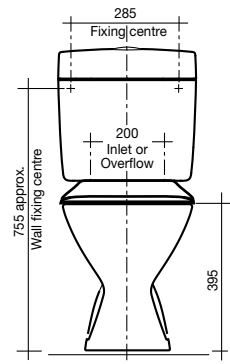

Retro

Trident

Concorde

BASINS

Solus Semi-Recessed Basin

- White
- Vitreous china
- Available with 1 or 3 tapholes
- Overflow with chrome dress ring
- 500 x 430mm

Solus Vanity Basin

- White
- Vitreous china
- Available with 1 or 3 tapholes
- Overflow with chrome dress ring
- 560 x 480mm

Domaine Vanity Basin

- White
- Vitreous china
- Available with 1 or 3 tapholes
- Overflow with chrome dress ring
- 525 x 450mm

TOILETS

Dominique Close Coupled Toilet Suite

Dominique Back to Wall Toilet Suite

Dominique Link Toilet Suite

Solus Toilet Cistern

BASINS

Solus Semi-Recessed Basin
500 x 430mm

Solus Vanity Basin
560 x 480mm

Canterbury Low Level Toilet Suite

Canterbury C/C Toilet Suite

Solus Toilet Suite with Concorde Pan