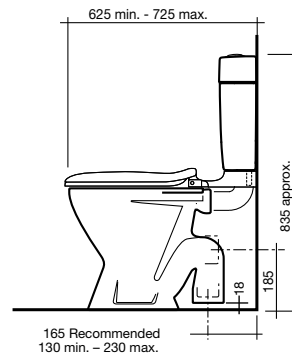

Dominique Back to Wall Toilet Suite

- White
- Vitreous china
- Available as S or P trap
- Soft close seat
- Back water inlet
- WELS 4 Star, 4.5/3 litre dual flush, average flush 3.5 litres

Dominique Link Toilet Suite

Domaine Vanity Basin

- White
- Vitreous china
- Available with 1 or 3 tapholes
- Overflow with chrome dress ring
- 525 x 450mm

TOILETS

Dominique Close Coupled Toilet Suite

Dominique Back to Wall Toilet Suite

Dominique Link Toilet Suite

Solus Toilet Cistern

BASINS

Solus Semi-Recessed Basin
500 x 430mm

Solus Vanity Basin
560 x 480mm

Canterbury Low Level Toilet Suite

Canterbury C/C Toilet Suite

Solus Toilet Suite with Concorde Pan

Solus Toilet Suite with Trident Pan

Solus Toilet Suite with Retro Pan

Domaine Vanity Basin
525 x 450mm

Bathroom Happiness™

Visit any one of our 300 showrooms around Australia for all the latest products, concepts and inspiration to make your bathroom whatever you want it to be. And for the ultimate bathroom experience, go to one of our bathroom life™ stores where you will find the biggest range of leading Australian and international brands.