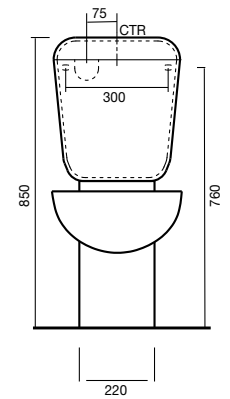

Chocolate

Shown with Concorde pan

Solus Toilet Cistern

- White
- Plastic cistern
- Ideal for retro fit applications
- Suits S or P trap pans
- Chrome integrated button design
- Available to suit the Concorde Trident or Retro toilet pan
- WELS 4 star, 4.5/3 litre dual flush average flush 3.3 litres

Retro

Trident

Concorde

BASINS

Solus Semi-Recessed Basin

- White
- Vitreous china
- Available with 1 or 3 tapholes
- Overflow with chrome dress ring
- 500 x 430mm

Solus Vanity Basin

- White
- Vitreous china
- Available with 1 or 3 tapholes
- Overflow with chrome dress ring
- 560 x 480mm

Domaine Vanity Basin

- White
- Vitreous china
- Available with 1 or 3 tapholes
- Overflow with chrome dress ring
- 525 x 450mm

TOILETS

Dominique Close Coupled Toilet Suite

Dominique Back to Wall Toilet Suite

Dominique Link Toilet Suite

Solus Toilet Cistern

BASINS

Solus Semi-Recessed Basin
500 x 430mm

Solus Vanity Basin
560 x 480mm

Canterbury Low Level Toilet Suite

Canterbury C/C Toilet Suite

Solus Toilet Suite with Concorde Pan