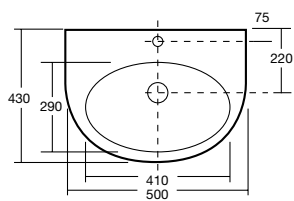

Domaine Vanity Basin

- White
- Vitreous china
- Available with 1 or 3 tapholes
- Overflow with chrome dress ring
- 525 x 450mm

TOILETS

Dominique Close Coupled Toilet Suite

Dominique Back to Wall Toilet Suite

Dominique Link Toilet Suite

Solus Toilet Cistern

BASINS

Solus Semi-Recessed Basin
500 x 430mm

Solus Vanity Basin
560 x 480mm

Canterbury Low Level Toilet Suite

Canterbury C/C Toilet Suite

Solus Toilet Suite with Concorde Pan