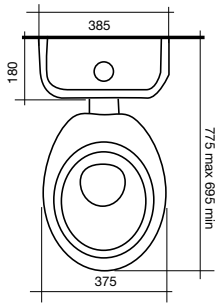

Retro

Trident

Concorde

BASINS

Solus Semi-Recessed Basin

- White
- Vitreous china
- Available with 1 or 3 tapholes
- Overflow with chrome dress ring
- 500 x 430mm

Solus Vanity Basin

- White
- Vitreous china
- Available with 1 or 3 tapholes
- Overflow with chrome dress ring
- 560 x 480mm

Domaine Vanity Basin

- White
- Vitreous china
- Available with 1 or 3 tapholes
- Overflow with chrome dress ring
- 525 x 450mm

TOILETS

Dominique Close Coupled Toilet Suite

Dominique Back to Wall Toilet Suite

Dominique Link Toilet Suite

Solus Toilet Cistern

BASINS

Solus Semi-Recessed Basin
500 x 430mm

Solus Vanity Basin
560 x 480mm

Canterbury Low Level Toilet Suite

Canterbury C/C Toilet Suite

Solus Toilet Suite with Concorde Pan

Solus Toilet Suite with Trident Pan

Solus Toilet Suite with Retro Pan

Domaine Vanity Basin
525 x 450mm

Bathroom Happiness™

Visit any one of our 300 showrooms around Australia for all the latest products, concepts and inspiration to make your bathroom whatever you want it to be. And for the ultimate bathroom experience, go to one of our bathroom life™ stores where you will find the biggest range of leading Australian and international brands.