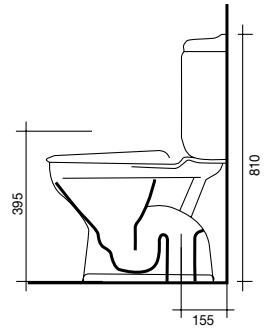

Retro

Trident

Concorde

BASINS

Solus Semi-Recessed Basin

- White
- Vitreous china
- Available with 1 or 3 tapholes
- Overflow with chrome dress ring
- 500 x 430mm

Solus Vanity Basin

- White
- Vitreous china
- Available with 1 or 3 tapholes
- Overflow with chrome dress ring
- 560 x 480mm

Domaine Vanity Basin

- White
- Vitreous china
- Available with 1 or 3 tapholes
- Overflow with chrome dress ring
- 525 x 450mm

TOILETS

Dominique Close Coupled Toilet Suite

Dominique Back to Wall Toilet Suite

Dominique Link Toilet Suite

Solus Toilet Cistern

BASINS

Solus Semi-Recessed Basin
500 x 430mm

Solus Vanity Basin
560 x 480mm

Canterbury Low Level Toilet Suite

Canterbury C/C Toilet Suite

Solus Toilet Suite with Concorde Pan

Solus Toilet Suite with Trident Pan

Solus Toilet Suite with Retro Pan

Domaine Vanity Basin
525 x 450mm

Bathroom Happiness™

Visit any one of our 300 showrooms around Australia for all the latest products, concepts and inspiration to make your bathroom whatever you want it to be. And for the ultimate bathroom experience, go to one of our bathroom life™ stores where you will find the biggest range of leading Australian and international brands.