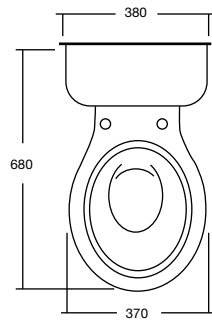

- White
- Vitreous china
- S trap only
- Chrome fittings
- Available with Carla, Autumn Cherry or Chocolate seat
- Bottom right hand reversible inlet
- WELS 4 star, 4.5/3 litre dual flush, average flush 3.3 litres

Chocolate

Shown with Concorde pan

Solus Toilet Cistern

- White
- Plastic cistern
- Ideal for retro fit applications
- Suits S or P trap pans
- Chrome integrated button design
- Available to suit the Concorde Trident or Retro toilet pan
- WELS 4 star, 4.5/3 litre dual flush average flush 3.3 litres

Retro

Trident

Concorde

BASINS

Solus Semi-Recessed Basin

- White
- Vitreous china
- Available with 1 or 3 tapholes
- Overflow with chrome dress ring
- 500 x 430mm

Solus Vanity Basin

- White
- Vitreous china
- Available with 1 or 3 tapholes
- Overflow with chrome dress ring
- 560 x 480mm

Domaine Vanity Basin

- White
- Vitreous china
- Available with 1 or 3 tapholes
- Overflow with chrome dress ring
- 525 x 450mm

TOILETS

Dominique Close Coupled Toilet Suite

Dominique Back to Wall Toilet Suite