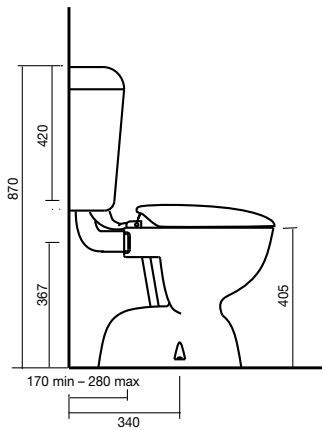

Dominique Back to Wall Toilet Suite

- White
- Vitreous china
- Available as S or P trap
- Soft close seat
- Back water inlet
- WELS 4 Star, 4.5/3 litre dual flush, average flush 3.5 litres

Dominique Link Toilet Suite

- White
- Vitreous china
- S trap only
- Chrome fittings
- Available with Carla, Autumn Cherry or Chocolate seat
- Bottom right hand reversible inlet
- WELS 4 star, 4.5/3 litre dual flush, average flush 3.3 litres

Domaine Vanity Basin

- White
- Vitreous china
- Available with 1 or 3 tapholes
- Overflow with chrome dress ring
- 525 x 450mm

TOILETS

Dominique Close Coupled Toilet Suite

Dominique Back to Wall Toilet Suite

Dominique Link Toilet Suite

Solus Toilet Cistern

BASINS

Solus Semi-Recessed Basin
500 x 430mm

Solus Vanity Basin
560 x 480mm

Canterbury Low Level Toilet Suite

Canterbury C/C Toilet Suite

Solus Toilet Suite with Concorde Pan