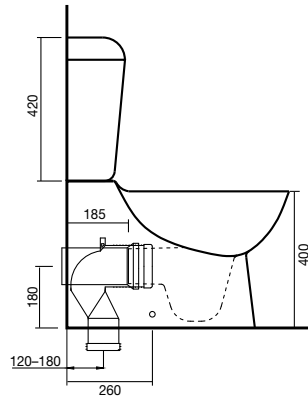

Retro

Trident

Concorde

BASINS

Solus Semi-Recessed Basin

- White
- Vitreous china
- Available with 1 or 3 tapholes
- Overflow with chrome dress ring
- 500 x 430mm

Solus Vanity Basin

- White
- Vitreous china
- Available with 1 or 3 tapholes
- Overflow with chrome dress ring
- 560 x 480mm

Domaine Vanity Basin

- White
- Vitreous china
- Available with 1 or 3 tapholes
- Overflow with chrome dress ring
- 525 x 450mm

TOILETS

Dominique Close Coupled Toilet Suite

Dominique Back to Wall Toilet Suite