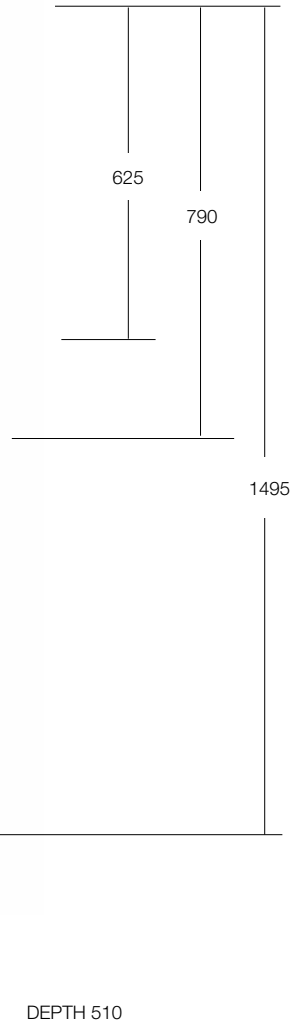

Spa features

- Australian made
- Steel rod reinforcement
- Fully adjustable jets
- Air/water mixer controls
- Available in 6 or 10 jet models