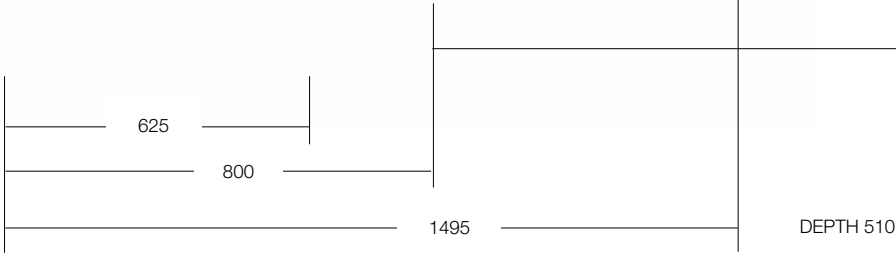

Solus Corner Santai Spa
10 jet model pictured