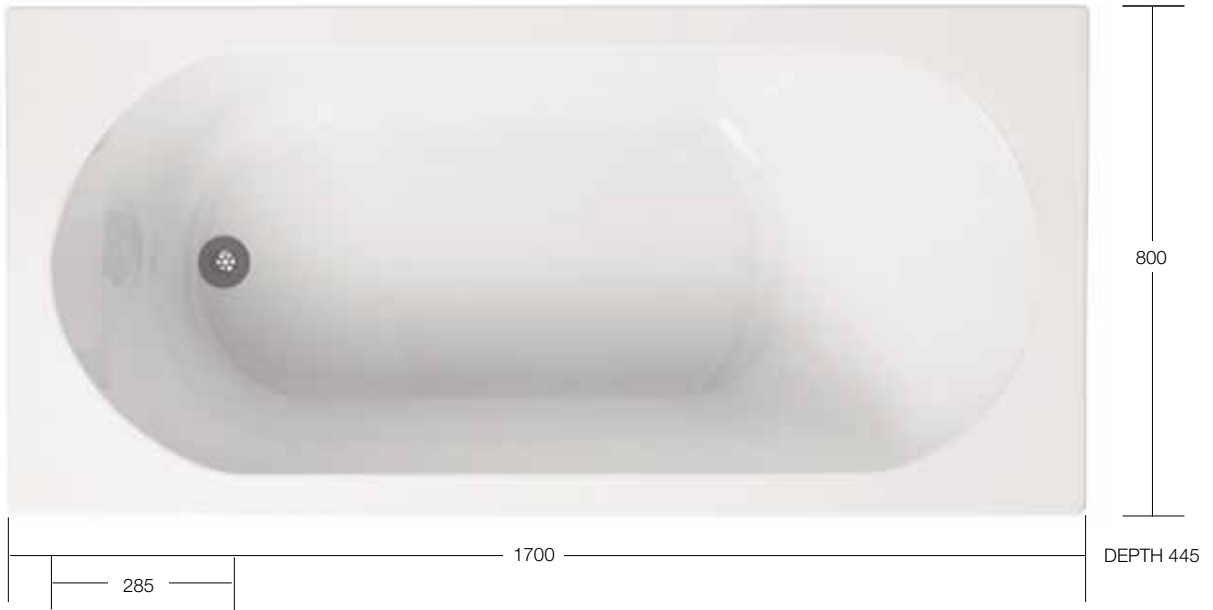

Solus Corner Bath

DOMAINE

Spa features

- Flush jet technology
- 14 jets
- Steel rod reinforced rims
- Australian made
- Dual system available
- Available in white

Contour

- 6 Flush Centro Jets
- 8 Flush Mini Jets
- Sensa Touch Pad
- Sensa Touch Pad Pump

Domaine Rectangular Bath

Flat surface and contoured lines make this Domaine bath ideal for an island setting.

Domaine Oval Bath

KENSINGTON

Spa features

- C-Lenda flush jet technology
- Steel rod rim reinforcement
- Australian made
- Available in white

Glass Screen Size

• First panel (fixed) 550mm

• Second panel (hinged) 500mm

Dominique Deluxe fixed single bath screen

- fixed bath screen
- 850mm width frameless

STANDARD

Dominique Standard Bath screen

- Two stylish designs to choose from
- Dual or single screen units available in white or chrome
- Features bevelled glass top edge
- High quality Australian made
- 1420mm in height
- 6mm toughened safety glass
- All Standard bath screens must be specified as left or right hand, which refers to the wall the screen is attached to when looking at the bath