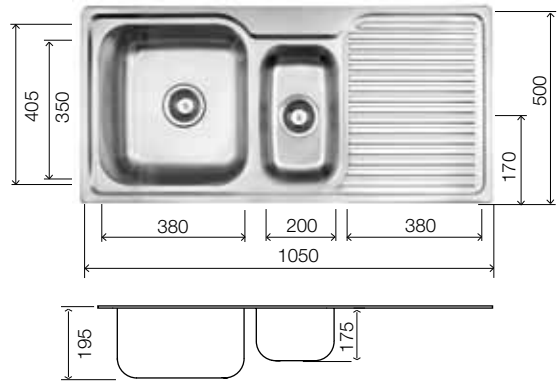

Basket wastes included with all sinks and come with a 12 month warranty.

1200mm Solus MKII Sink

- 1200 x 500mm (right or left hand drainer)
- cutout dimensions 1180 x 480mm
- large sink 381 x 405mm
- small sink 300 x 340mm
- available with 1 taphole only
- high quality 304 grade stainless steel
- 0.9mm thickness for stability and long life
- sound deadening pads featured on bowls
- sound deadening boards on drainer

1050mm Solus MKII Sink

- 1050 x 500mm (right or left hand drainer)
- cutout dimensions 1030 x 480mm
- large sink 380 x 405mm
- small sink 200 x 350mm
- available with 1 taphole only
- high quality 304 grade stainless steel
- 0.9mm thickness for stability and long life
- sound deadening pads featured on bowls
- sound deadening boards on drainer

850mm Solus MKII Sink

- 850 x 500mm (right or left hand drainer)
- cutout dimensions 830 x 480mm
- sink 380 x 405mm
- available with 1 taphole only
- high quality 304 grade stainless steel
- 0.9mm thickness for stability and long life
- sound deadening pads featured on bowls
- sound deadening boards on drainer

Posh Solus MKII DBDD Sink

- 1600mm x 500mm
- cutout dimensions 1575mm x 475mm
- bowl capacity: 23L each
- available with 1 taphole only
- high quality 304 grade stainless steel, silk finish
- 0.9 mm thickness for stability and long life
- sound deadening board under drainer
- sound deadening pad under bowls