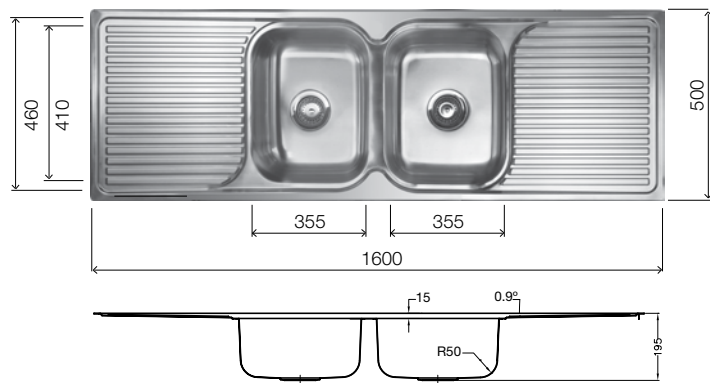

Basket wastes included with all sinks and come with a 12 month warranty.

1200mm Solus MKII Sink

- 1200 x 500mm (right or left hand drainer)
- cutout dimensions 1180 x 480mm
- large sink 381 x 405mm
- small sink 300 x 340mm
- available with 1 taphole only
- high quality 304 grade stainless steel
- 0.9mm thickness for stability and long life
- sound deadening pads featured on bowls
- sound deadening boards on drainer

1050mm Solus MKII Sink

- 1050 x 500mm (right or left hand drainer)
- cutout dimensions 1030 x 480mm
- large sink 380 x 405mm
- small sink 200 x 350mm
- available with 1 taphole only
- high quality 304 grade stainless steel
- 0.9mm thickness for stability and long life
- sound deadening pads featured on bowls
- sound deadening boards on drainer

850mm Solus MKII Sink

- 850 x 500mm (right or left hand drainer)
- cutout dimensions 830 x 480mm
- sink 380 x 405mm
- available with 1 taphole only
- high quality 304 grade stainless steel
- 0.9mm thickness for stability and long life
- sound deadening pads featured on bowls
- sound deadening boards on drainer

Posh Solus MKII DBDD Sink

- 1600mm x 500mm
- cutout dimensions 1575mm x 475mm
- bowl capacity: 23L each
- available with 1 taphole only
- high quality 304 grade stainless steel, silk finish
- 0.9 mm thickness for stability and long life
- sound deadening board under drainer
- sound deadening pad under bowls