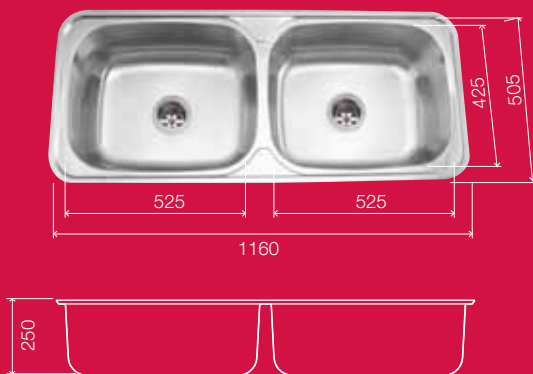

Solus 45 Litre Laundry Trough

- 600mm (l) x 500mm (w) x 250mm (d)
- available with 0 or 1 taphole (right or left hand) or single bypass assembly for left or right hand installation.
- 45 litre generous bowl capacity
- premium 304 grade stainless steel
- heavy gauge for stability and long life

Solus 70 Litre Laundry Trough

- 675mm (l) x 505mm (w) x 300mm (d)
- available with 0 or 2 tapholes (includes reversible bypass assembly)
- 70 litre generous bowl capacity
- premium 304 grade stainless steel
- 1mm thickness for stability and long life

Solus Double Laundry Trough

- 1160mm (l) x 505mm (w) x 250mm (d)
- 2 x 45L bowls, 90 litre capacity
- generous bowl capacity
- premium 304 grade stainless steel
- heavy gauge for stability and long life
- 1 taphole with left and right bypass (includes reversible bypass assembly)

Compact Trough

- 500mm (w) x 600mm (d) x 885mm (h)
- heavy duty powdercoated steel cabinet
- heavy MDF melamine shelf included
- adjustable legs
- child safety latch
- reversible door

Kensington Laundry Trough and Cabinet

- 610mm (w) x 500mm (d) x 875mm (h)
- stainless steel trough
- powdercoated steel cabinet
- internal shelf
- adjustable legs
- available with 2 tapholes (includes reversible bypass assembly)
- 45 litre capacity
- guaranteed for 10 years
- reversible door

Bathroom Happiness™

Visit any one of our 300 showrooms around Australia for all the latest products, concepts and inspiration to make your bathroom whatever you want it to be. And for the ultimate bathroom experience, go to one of our bathroom life™ stores where you will find the biggest range of leading Australian and international brands.

Call **1800 032 566** or visit www.reece.com.au for your nearest bathroom showroom.

V14 (BROCHURE CODE 2130013)

Posh

reece™