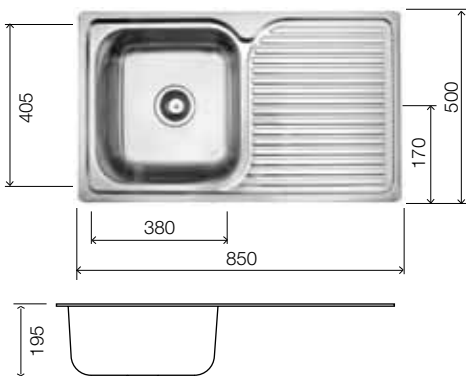

Basket wastes included with all sinks and come with a 12 month warranty.

1200mm Solus MKII Sink

- 1200 x 500mm (right or left hand drainer)
- cutout dimensions 1180 x 480mm
- large sink 381 x 405mm
- small sink 300 x 340mm
- available with 1 taphole only
- high quality 304 grade stainless steel
- 0.9mm thickness for stability and long life
- sound deadening pads featured on bowls
- sound deadening boards on drainer

1050mm Solus MKII Sink

- 1050 x 500mm (right or left hand drainer)
- cutout dimensions 1030 x 480mm
- large sink 380 x 405mm
- small sink 200 x 350mm
- available with 1 taphole only
- high quality 304 grade stainless steel
- 0.9mm thickness for stability and long life
- sound deadening pads featured on bowls
- sound deadening boards on drainer

850mm Solus MKII Sink

- 850 x 500mm (right or left hand drainer)
- cutout dimensions 830 x 480mm
- sink 380 x 405mm
- available with 1 taphole only
- high quality 304 grade stainless steel
- 0.9mm thickness for stability and long life
- sound deadening pads featured on bowls
- sound deadening boards on drainer

Posh Solus MKII DBDD Sink

- 1600mm x 500mm
- cutout dimensions 1575mm x 475mm
- bowl capacity: 23L each
- available with 1 taphole only
- high quality 304 grade stainless steel, silk finish
- 0.9 mm thickness for stability and long life
- sound deadening board under drainer
- sound deadening pad under bowls