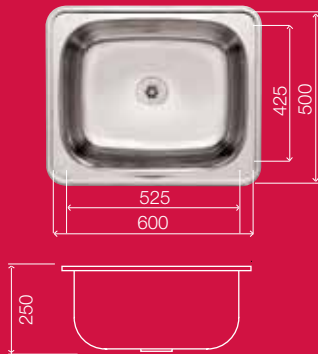

Solus 45 Litre Laundry Trough

- 600mm (l) x 500mm (w) x 250mm (d)
- available with 0 or 1 taphole (right or left hand) or single bypass assembly for left or right hand installation.
- 45 litre generous bowl capacity
- premium 304 grade stainless steel
- heavy gauge for stability and long life

cutout dimensions 575 x 475

Solus 70 Litre Laundry Trough

- 675mm (l) x 505mm (w) x 300mm (d)
- available with 0 or 2 tapholes (includes reversible bypass assembly)
- 70 litre generous bowl capacity
- premium 304 grade stainless steel
- 1mm thickness for stability and long life