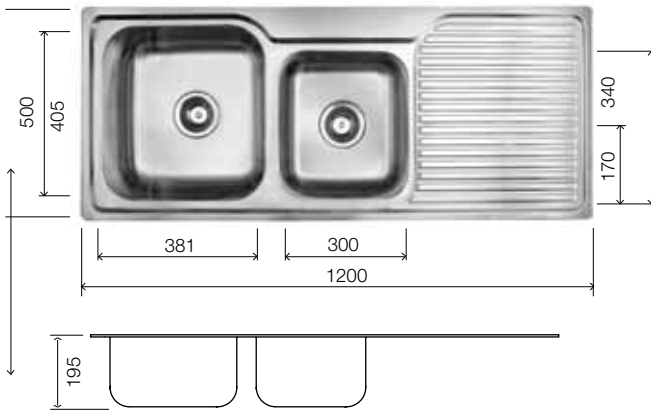

Basket wastes included with all sinks and come with a 12 month warranty.

1200mm Solus MKII Sink

- 1200 x 500mm (right or left hand drainer)
- cutout dimensions 1180 x 480mm
- large sink 381 x 405mm
- small sink 300 x 340mm
- available with 1 taphole only
- high quality 304 grade stainless steel
- 0.9mm thickness for stability and long life
- sound deadening pads featured on bowls
- sound deadening boards on drainer

1050mm Solus MKII Sink

- 1050 x 500mm (right or left hand drainer)
- cutout dimensions 1030 x 480mm
- large sink 380 x 405mm
- small sink 200 x 350mm
- available with 1 taphole only
- high quality 304 grade stainless steel
- 0.9mm thickness for stability and long life
- sound deadening pads featured on bowls
- sound deadening boards on drainer

850mm Solus MKII Sink

- 850 x 500mm (right or left hand drainer)
- cutout dimensions 830 x 480mm
- sink 380 x 405mm
- available with 1 taphole only
- high quality 304 grade stainless steel
- 0.9mm thickness for stability and long life
- sound deadening pads featured on bowls
- sound deadening boards on drainer

Posh Solus MKII DBDD Sink

- 1600mm x 500mm
- cutout dimensions 1575mm x 475mm
- bowl capacity: 23L each
- available with 1 taphole only
- high quality 304 grade stainless steel, silk finish
- 0.9 mm thickness for stability and long life
- sound deadening board under drainer
- sound deadening pad under bowls