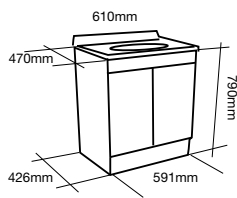

Oval - 610 x 470