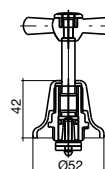

wall top assemblies

2205250