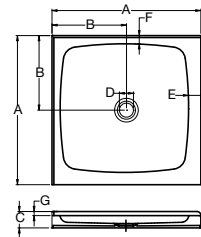

shower base

- 900mm and 1000mm available
- Reinforced acrylic sheet
- Centre outlet

Size	Product code	A	B	C	D	E	F	G
900 x 900	9502393	900	450	100	87	65	40	25
1000 x 1000	9502394	1000	500	100	87	65	40	25