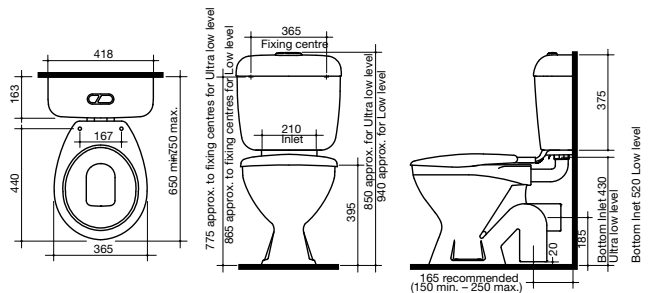

toilet

toilet suite

S trap – 9503292

P trap – 9503293

- WELS 4 star
- 4.5/3 ltr/flush
- S and P trap available
- S trap: 150 - 250mm, 165mm recommended
- P trap: 185mm
- Seat included
- Plastic cistern