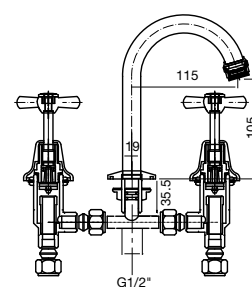

## basin set

9502922

- Fixed outlet
- WELS 4 star, 7.5 ltr/min

---