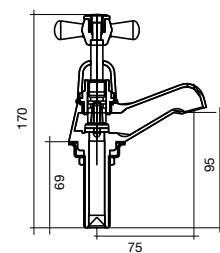

---

pillar taps

9500353

- 0 star WELS rated