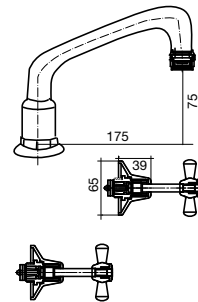

## hob sink set

9502201

- Swivel spout
- WELS 4 star, 7.5 ltr/min

---