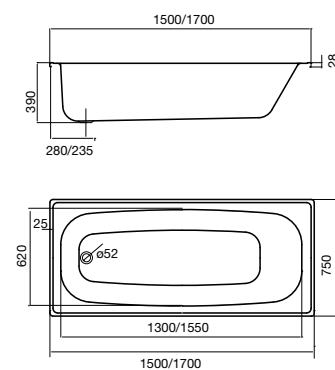

## single bowl

LHB – 2000159  
RHB – 2000160

- High grade 304 stainless steel
- 19.5L bowl capacity
- Bowl depth: 155mm
- Basket waste included
- Available with 0 or 1 tap hole
- Available in left or right hand bowl
- Thickness: 0.6mm

## double bowl

LHB – 2000156  
RHB – 2000157

- High grade 304 stainless steel
- 16L bowl capacity
- Bowl depth: 155mm
- Basket waste included
- Available with 0 or 1 tap hole
- Available in left or right hand bowl
- Thickness: 0.6mm

## acrylic bath

1520mm – 1792823  
1650mm – 1792824

- Lucite sanitary grade acrylic
- Steel reinforcement
- Quality product
- 1520 x 715 x 380mm and 1650 x 715 x 380mm

## pressed steel bath

1500mm – 9502306  
1700mm – 9502304

- 1500 x 750 x 390mm and 1700 x 750 x 390mm