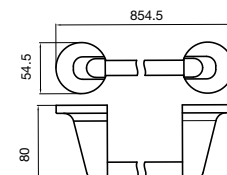

single towel rail

9503330

Available mid 2013