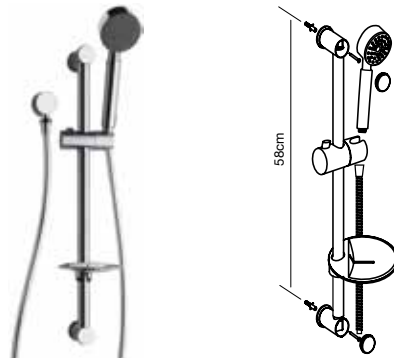

shower/shower systems

shower

9502123

- WELS 3 star, 9 ltr/min
- 1 function