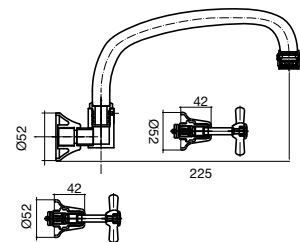

---

wall sink set

9502278

- WELS 4 star, 7.5 ltr/min