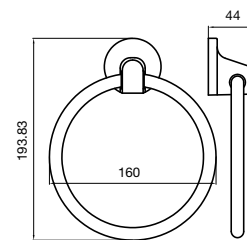

towel ring

9503328

Available mid 2013