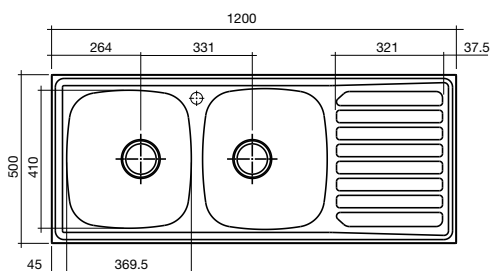

## single bowl

LHB – 2000159  
RHB – 2000160

- High grade 304 stainless steel
- 19.5L bowl capacity
- Bowl depth: 155mm
- Basket waste included
- Available with 0 or 1 tap hole
- Available in left or right hand bowl
- Thickness: 0.6mm

## double bowl

LHB – 2000156  
RHB – 2000157

- High grade 304 stainless steel
- 16L bowl capacity
- Bowl depth: 155mm
- Basket waste included
- Available with 0 or 1 tap hole
- Available in left or right hand bowl
- Thickness: 0.6mm