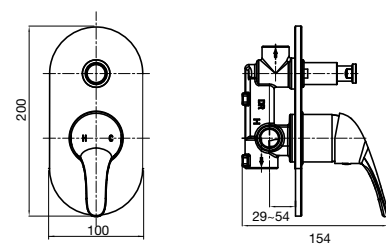

shower mixer with diverter

9503411