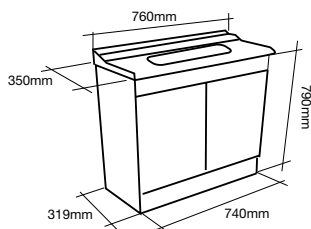

vanities

oval

- Moisture resistant melamine board cabinet
- Cabinet and top colour - white or almond ivory
- Bright chrome flat D-handles
- Metal door hinges
- Metal drawer runners
- Kick panel, 140mm high, 90mm for semi-recessed

Oval Ensuite - 760 x 350