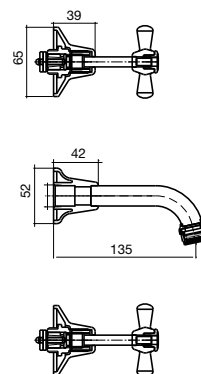

tapware

bath set

2205210