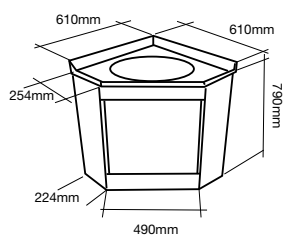

Oval Ensuite - 760 x 350

Oval - 610 x 470

Oval - 760 x 470

Oval - 910 x 470, 0 drawers

Oval - 910 x 470, 3 drawers

Corner - 610 x 610

Corner - 915 x 610

Corner - 915 x 915

	Top size	Product code	No. of doors	No. of drawers	Width mm	Height of cabinet mm	Depth on floor mm	Depth at top
Ensuite	760 x 350	White - 2321301 Almond Ivory - 2321309	2	0	740	790	319	350
Oval (single centre bowl)	610 x 470	White - 2321300 Almond Ivory - 2321308	2	0	590	790	426	470
	760 x 470	White - 2321302 Almond Ivory - 2321310	1	3	740	790	426	470
	910 x 470	White - 2321303 Almond Ivory - 2321311	2	0	887	790	426	470
	910 x 470	White - 2321304 Almond Ivory - 2321312	2	3	887	790	426	470
Corner	610 x 610	White - 2321305 Almond Ivory - 2321313	1	0	572	790	258	254
	915 x 610	White - 2321306 Almond Ivory - 2321314	1	3	572+295	790	242	254
	915 x 915	White - 2321307 Almond Ivory - 2321315	2	3	295+572+295	790	242	254