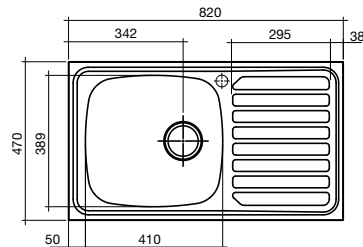

## single bowl

LHB – 2000159  
RHB – 2000160

- High grade 304 stainless steel
- 19.5L bowl capacity
- Bowl depth: 155mm
- Basket waste included
- Available with 0 or 1 tap hole
- Available in left or right hand bowl
- Thickness: 0.6mm

## double bowl

LHB – 2000156  
RHB – 2000157

- High grade 304 stainless steel
- 16L bowl capacity
- Bowl depth: 155mm
- Basket waste included
- Available with 0 or 1 tap hole
- Available in left or right hand bowl
- Thickness: 0.6mm