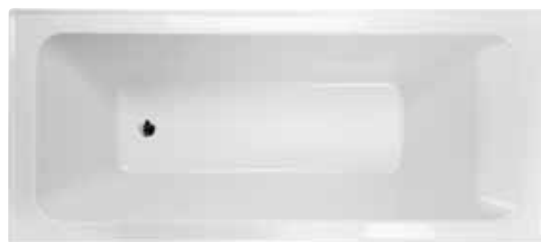

baths

acrylic bath

1520mm – 1792823
1650mm – 1792824

- Lucite sanitary grade acrylic
- Steel reinforcement
- Quality product
- 1520 x 715 x 380mm and 1650 x 715 x 380mm