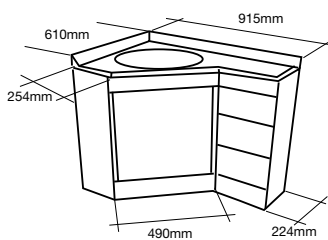

Oval Ensuite - 760 x 350

Oval - 610 x 470

Oval - 760 x 470

Oval - 910 x 470, 0 drawers

Oval - 910 x 470, 3 drawers

Corner - 610 x 610

Corner - 915 x 610

Corner - 915 x 915

	Top size	Product code	No. of doors	No. of drawers	Width mm	Height of cabinet mm	Depth on floor mm	Depth at top
Ensuite	760 x 350	White - 2321301 Almond Ivory - 2321309	2	0	740	790	319	350
Oval (single centre bowl)	610 x 470	White - 2321300 Almond Ivory - 2321308	2	0	590	790	426	470
	760 x 470	White - 2321302 Almond Ivory - 2321310	1	3	740	790	426	470
	910 x 470	White - 2321303 Almond Ivory - 2321311	2	0	887	790	426	470
	910 x 470	White - 2321304 Almond Ivory - 2321312	2	3	887	790	426	470
Corner	610 x 610	White - 2321305 Almond Ivory - 2321313	1	0	572	790	258	254
	915 x 610	White - 2321306 Almond Ivory - 2321314	1	3	572+295	790	242	254
	915 x 915	White - 2321307 Almond Ivory - 2321315	2	3	295+572+295	790	242	254