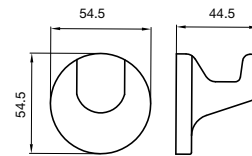

accessories

robe hook

9503324

Available mid 2013