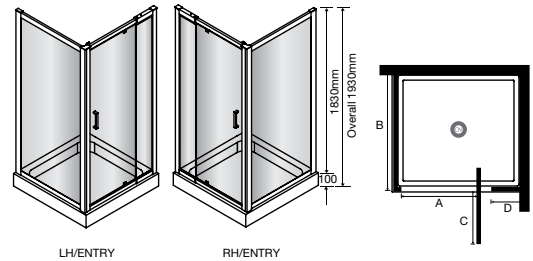

shower system

- 900mm and 1000mm available
- Door: 6mm glass
- Return panel: 4mm glass
- Bright silver frame

Size	Product code	Adjustment Range			
		Door A	Door B	Door Swing C	Door Fixed Panel D
900 x 900	9502961	510	865-880	520	185
1000 x 1000	9502962	570	965-980	580	185