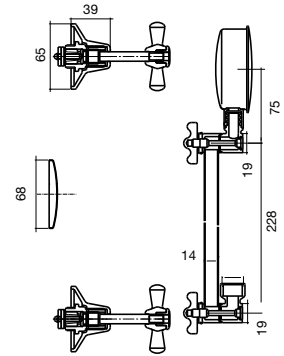

---

shower set

2205922

- WELS 3 star, 9 ltr/min