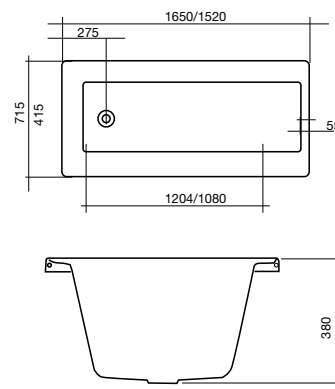

## single bowl

LHB – 2000159  
RHB – 2000160

- High grade 304 stainless steel
- 19.5L bowl capacity
- Bowl depth: 155mm
- Basket waste included
- Available with 0 or 1 tap hole
- Available in left or right hand bowl
- Thickness: 0.6mm

## double bowl

LHB – 2000156  
RHB – 2000157

- High grade 304 stainless steel
- 16L bowl capacity
- Bowl depth: 155mm
- Basket waste included
- Available with 0 or 1 tap hole
- Available in left or right hand bowl
- Thickness: 0.6mm

## acrylic bath

1520mm – 1792823  
1650mm – 1792824

- Lucite sanitary grade acrylic
- Steel reinforcement
- Quality product
- 1520 x 715 x 380mm and 1650 x 715 x 380mm