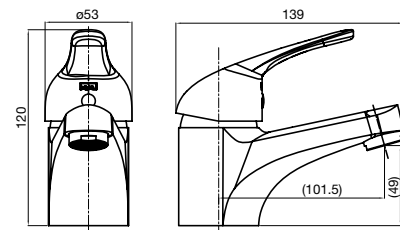

basin mixer

9503409

- WELS 4 star, 7.5 ltr/min