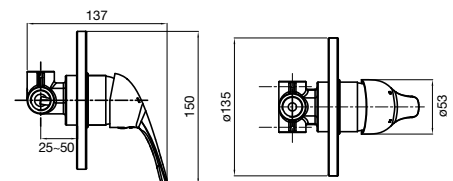

shower mixer

9503410