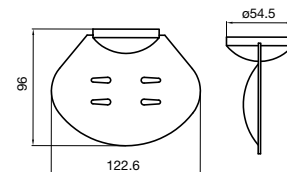

soap dish

9503326

Available mid 2013