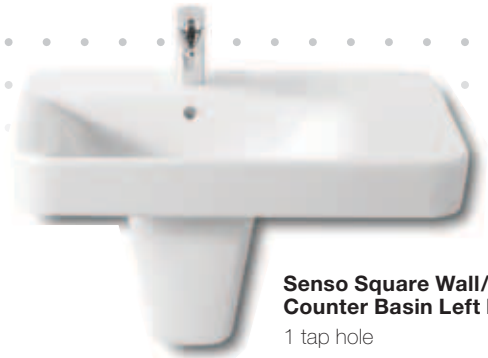

1 or 3 tap hole
500mm x 400mm
5 ltrs

LONG ISLAND

Distinguished by its sweeping lines and generous length, the Long Island wall/counter basin conveys a unique sense of luxury and elegance – a true statement piece within the bathroom.

Cabinet not available in Australia.

Long Island Wall/Counter Basin

1 tap hole

900mm x 440mm

11.8 ltrs

Counter: to be fixed to the wall

SENSO SQUARE

Embracing the latest trend in washbasin design, Senso Square is defined by soft, gentle curves. Completely devoid of rigid angles and edges, Senso Square delivers a thoroughly modern design with emphasis on comfort and the complete optimisation of space.

Cabinet not available in Australia.

**Senso Square Wall/
Counter Basin Left Hand Bowl**

1 tap hole
750mm x 475mm
6 ltrs
Counter: to be fixed to the wall
Semi Pedestal available in
October 2012

**Senso Square Wall/
Counter Basin Right Hand Bowl**

1 tap hole
750mm x 475mm
6 ltrs
Counter: to be fixed to the wall

**Senso Square Semi
Recessed Basin**

1 or 3 tap hole
560mm x 420mm
4 ltrs

DIVERTA

The Diverta series of basins celebrate the harmonious and vital connection that people share with water. Simple, almost translucent lines free the mind and allow the individual to focus on the ritual at hand – enhancing the bathroom experience daily.