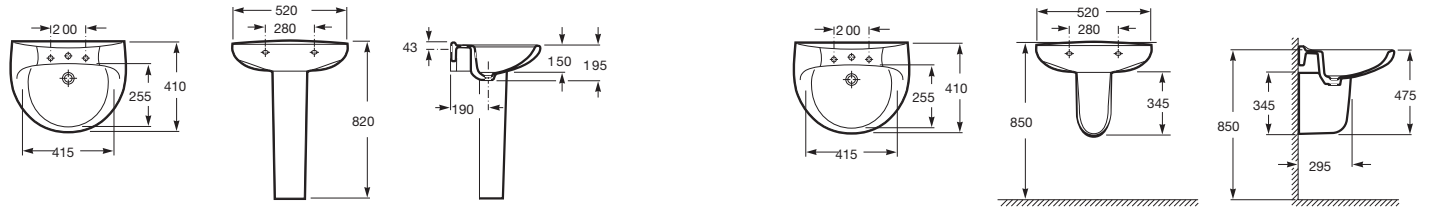

SENSO SQUARE

Senso Square Wall/Counter Basin Left Hand Bowl

Senso Square Wall/Counter Basin Right Hand Bowl

Senso Square Semi Recessed Basin

VICTORIA

Victoria Close Coupled Toilet Suite

Victoria Wall Basin 520 with Pedestal