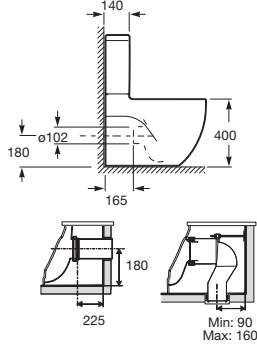

Meridian Semi Recessed Basin