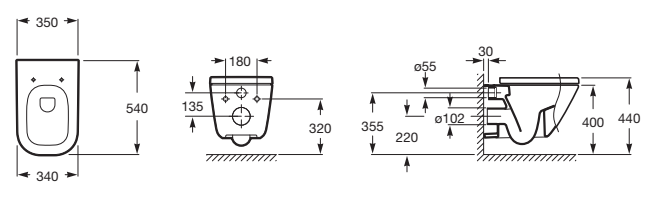

The Gap Wall Hung Pan