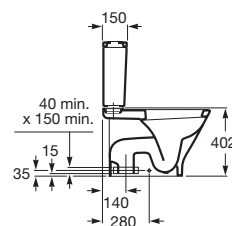

The Gap Close Coupled Toilet Suite