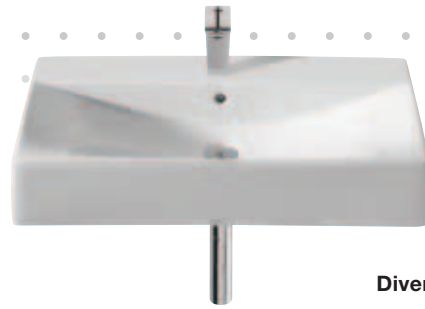

Cabinet not available in Australia.

**Senso Square Wall/
Counter Basin Left Hand Bowl**

1 tap hole
750mm x 475mm
6 ltrs
Counter: to be fixed to the wall
Semi Pedestal available in
October 2012

**Senso Square Wall/
Counter Basin Right Hand Bowl**

1 tap hole
750mm x 475mm
6 ltrs
Counter: to be fixed to the wall

**Senso Square Semi
Recessed Basin**

1 or 3 tap hole
560mm x 420mm
4 ltrs

DIVERTA

The Diverta series of basins celebrate the harmonious and vital connection that people share with water. Simple, almost translucent lines free the mind and allow the individual to focus on the ritual at hand – enhancing the bathroom experience daily.

Diverta 470 Wall/Counter Basin

1 or 3 tap hole
470mm x 440mm
2.75 ltrs
Counter: to be fixed to the wall

Diverta 750 Wall/Counter Basin

1 tap hole
750mm x 440mm
4.5 ltrs
Counter: to be fixed to the wall

Diverta Semi Recessed Basin

1 or 3 tap hole
500mm x 450mm
4 ltrs

Diverta Inset Basin

1 or 3 tap hole
550mm x 425mm
4 ltrs

ROCA BATHS

As the largest manufacturer of enamelled steel baths in the world, Roca is dedicated to crafting beautiful designs that invigorate the body and the mind. Made from heavy duty, 3.5mm gauge steel, each Roca bath is designed to last. Clean, modern lines and generous proportions, delivering total comfort in style.