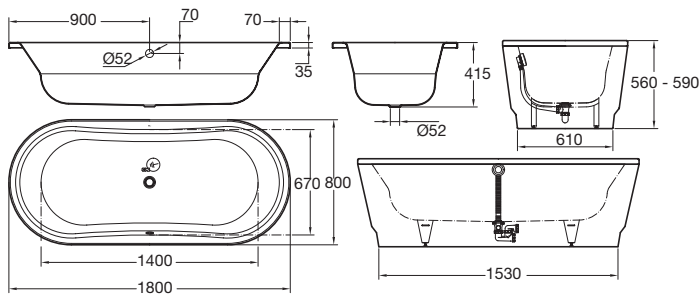

Duo Plus Oval Freestanding