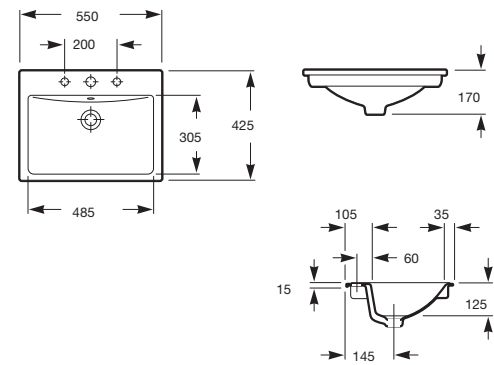

Diverta Inset Basin