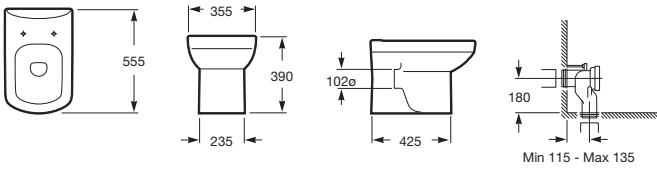

Dama Senso Compact Wall Faced Pan