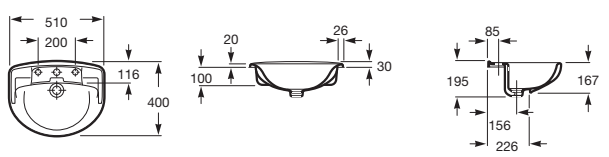

Victoria Semi Recessed Basin