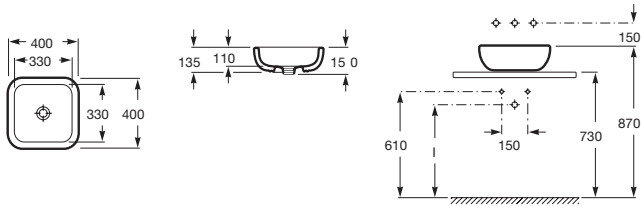

KHROMA

Khroma Countertop Basin