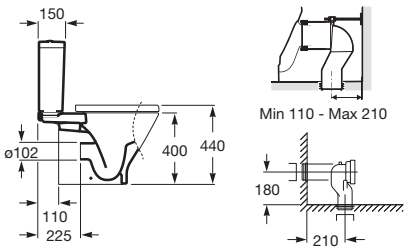

THE GAP

The Gap Back To Wall Toilet Suite