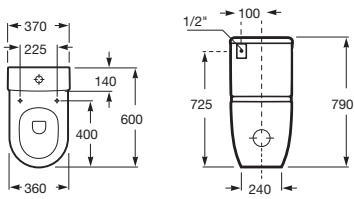

MERIDIAN

Meridian Back to Wall Toilet Suite