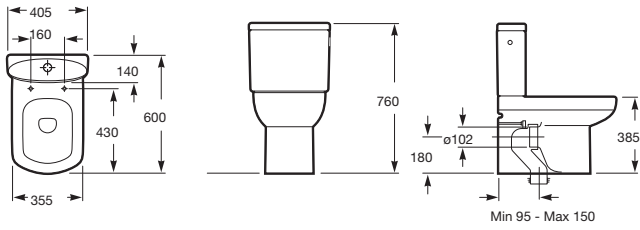

The Gap Back To Wall Toilet Suite

The Gap Close Coupled Toilet Suite

The Gap Wall Faced Pan

The Gap Wall Hung Pan

DAMA SENSO

Dama Senso Compact Back to Wall Toilet Suite

Dama Senso Compact Wall Hung Pan

Dama Senso Compact Wall Faced Pan

SENSO SQUARE

Senso Square Wall/Counter Basin Left Hand Bowl

Senso Square Wall/Counter Basin Right Hand Bowl

Senso Square Semi Recessed Basin

VICTORIA

Victoria Close Coupled Toilet Suite

Victoria Wall Basin 520 with Pedestal