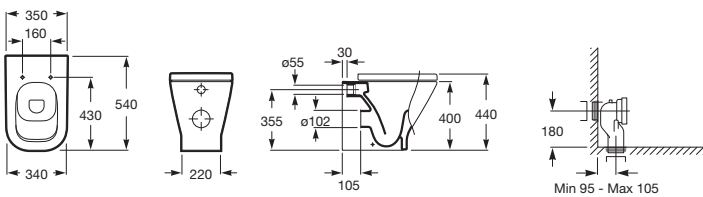

The Gap Wall Faced Pan