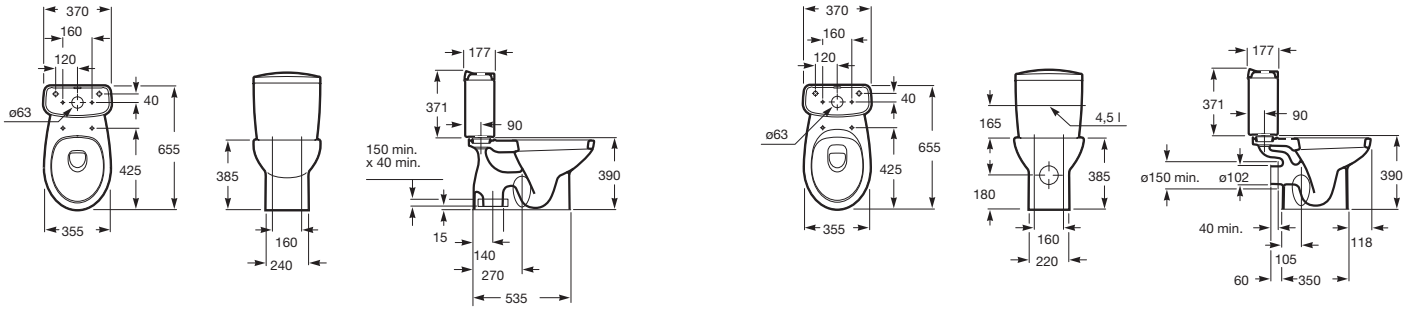

SENSO SQUARE

Senso Square Wall/Counter Basin Left Hand Bowl

Senso Square Wall/Counter Basin Right Hand Bowl

Senso Square Semi Recessed Basin

VICTORIA

Victoria Close Coupled Toilet Suite

Victoria Wall Basin 520 with Pedestal