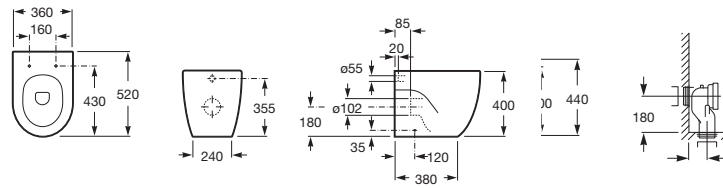

Meridian Wall Faced Pan