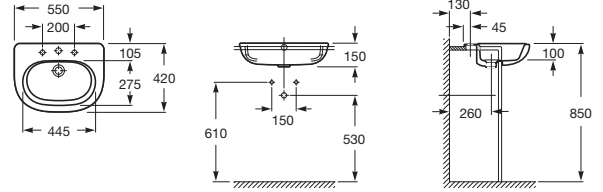

Meridian Wall Faced Pan