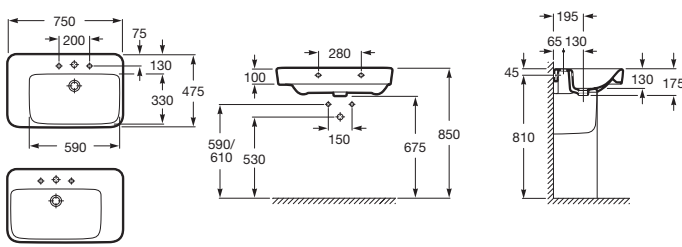

SENSO SQUARE

Senso Square Wall/Counter Basin Left Hand Bowl

Senso Square Wall/Counter Basin Right Hand Bowl

Senso Square Semi Recessed Basin

VICTORIA

Victoria Close Coupled Toilet Suite

Victoria Wall Basin 520 with Pedestal