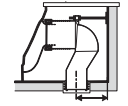

KHROMA

THE GAP

The Gap Close Coupled Toilet Suite

The Gap Wall Faced Pan

The Gap Wall Hung Pan