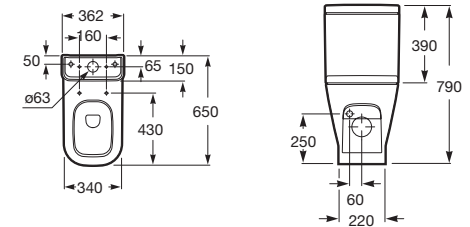

THE GAP

The Gap Back To Wall Toilet Suite