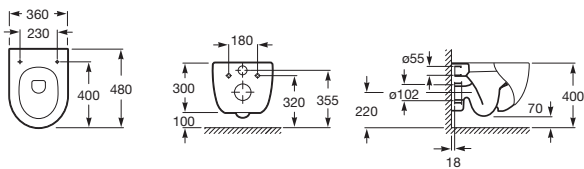

Meridian Wall Hung Pan