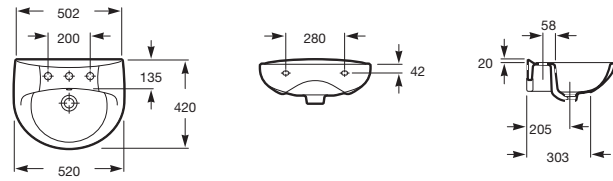

Victoria Wall Basin 520