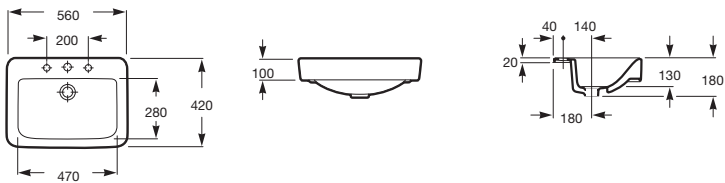

SENSO SQUARE

Senso Square Wall/Counter Basin Left Hand Bowl

Senso Square Wall/Counter Basin Right Hand Bowl

Senso Square Semi Recessed Basin

VICTORIA

Victoria Close Coupled Toilet Suite

Victoria Wall Basin 520 with Pedestal