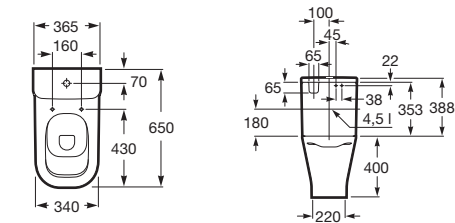

THE GAP

The Gap Back To Wall Toilet Suite