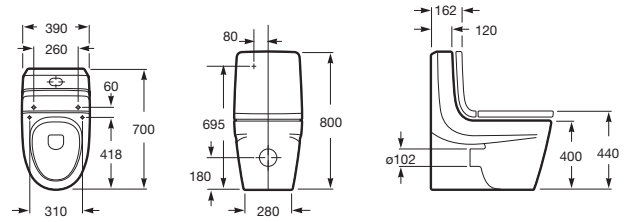

Khroma Toilet Suite