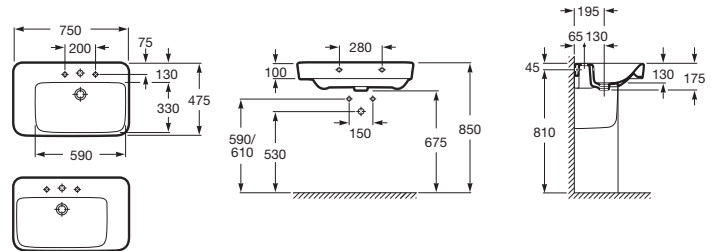

SENSO SQUARE

Senso Square Wall/Counter Basin Left Hand Bowl

Senso Square Wall/Counter Basin Right Hand Bowl

Senso Square Semi Recessed Basin

VICTORIA

Victoria Close Coupled Toilet Suite

Victoria Wall Basin 520 with Pedestal