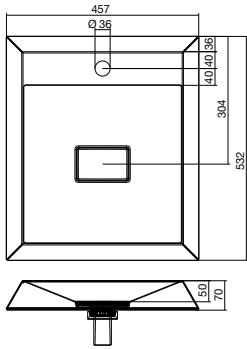

CHRYSTALLINE

Chrystalline 450 Counter Basin
3.5 ltr capacity, 1 Taphole 9502484