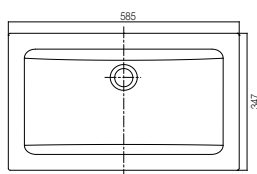

X-PLICIT

X-Pllicit Deep Inset 700 Basin
13.5 ltr capacity, 1 Taphole 9502506

X-Pllicit Shallow 700 Basin
4.5 ltr capacity, 1 Taphole 9502505

X-Pllicit Deep Inset 700 Basin
13.5 ltr capacity, No taphole 9502482

X-Pllicit Shallow 700 Basin
4.5 ltr capacity, No taphole 9502481

ABSOLUT

AB Q1 450 Counter Basin
9 ltr capacity, 1 Taphole 9500776

AB Q2 450 Counter Basin
9 ltr capacity, No taphole 9500777

AB1 585 Counter Basin
5 ltr capacity, 1 Taphole 1805896

AB 2 585 Semi Inset
5 ltr capacity, 1 Taphole 1805897

AB 2 585 Semi Inset
5 ltr capacity, No taphole 9502695

AB 2 800 Semi Inset
16 ltr capacity, 1 taphole 9502508

AB 2 800 Semi Inset
16 ltr capacity, No taphole 9502694