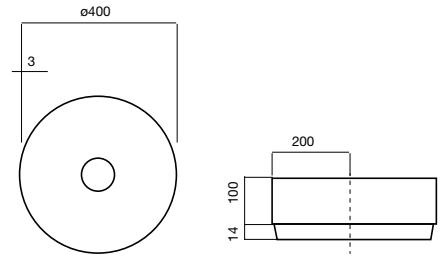

Unisono Counter Basin 400
11.5 ltr capacity, No taphole 9503959