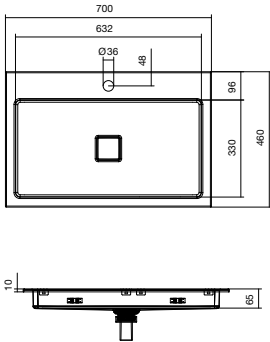

Metaphor 1000 Counter Basin
35 ltr capacity 9502688

CHRYSTALLINE

Chrystalline 450 Counter Basin
3.5 ltr capacity, 1 Taphole 9502484

Chrystalline 400 Inset Basin
3.5 ltr capacity, 1 Taphole 9502485

Chrystalline 850 Counter Basin
3.5 ltr capacity, No taphole 9502689

X-PLICIT

X-Pllicit Deep Inset 700 Basin
13.5 ltr capacity, 1 Taphole 9502506

X-Pllicit Shallow 700 Basin
4.5 ltr capacity, 1 Taphole 9502505

X-Pllicit Deep Inset 700 Basin
13.5 ltr capacity, No taphole 9502482