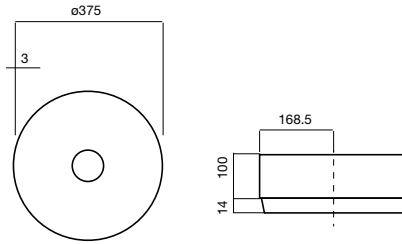

Unisono Counter Basin 375
10 ltr capacity, No taphole 9503960