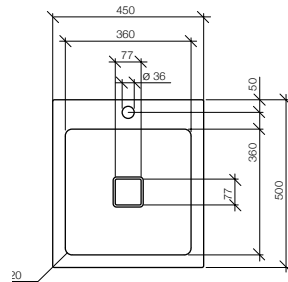

WT Q4 450 Wall Basin
9 ltr capacity, 1 Taphole 9500781

Non plug free-flowing waste