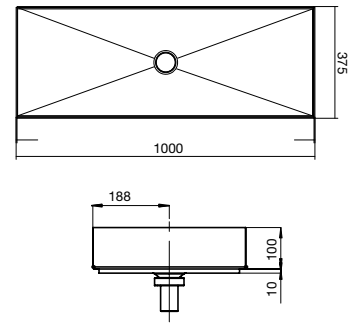

Tangens 700 Undercounter Basin
No taphole 9502973

Tangens 700 Semi Inset Basin
No taphole 9502974

METAPHOR

Metaphor 500 Counter Basin
17 ltr capacity 9502483

Metaphor 750 Counter Basin
26 ltr capacity 9502507