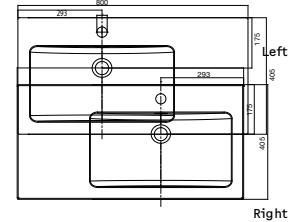

WTPR Wall Basin 800 W/Shelf
5 ltr capacity, 1 Taphole
Left - 9502692 Right - 9502693