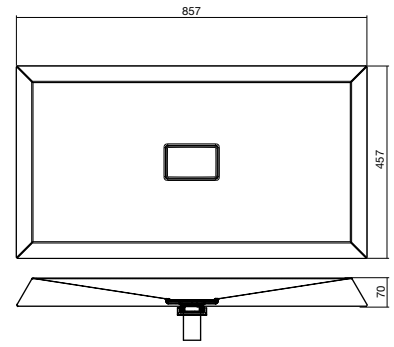

Chrystalline 850 Counter Basin
3.5 ltr capacity, No taphole 9502689