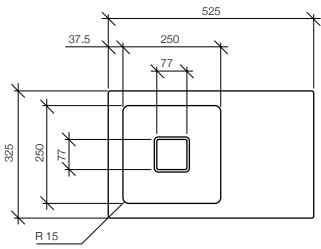

Round Washstand 325
6.5 ltr capacity 1805905

Square Washstand 325
4.5 ltr capacity 1805888

WT7 Wall Basin
6.5 ltr capacity, 1 Taphole 1805908

WT.Q1 325 Wall Basin
4.5 ltr capacity 9500778

Non plug free-flowing waste