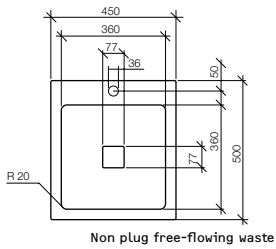

ABSOLUT

AB Q1 450 Counter Basin
9 ltr capacity, 1 Taphole 9500776