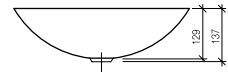

Non plug free-flowing waste

WTPR Wall Basin 800 W/Shelf
5 ltr capacity, 1 Taphole
Left - 9502692 Right - 9502693

Round Washstand 400
7 ltr capacity, 9502690

Square Washstand 450
9 ltr capacity, 9502691

CIRCA