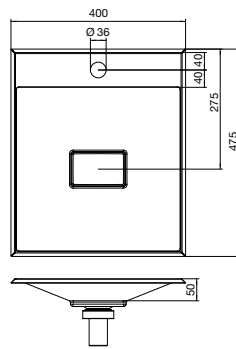

Chrystalline 400 Inset Basin
3.5 ltr capacity, 1 Taphole 9502485