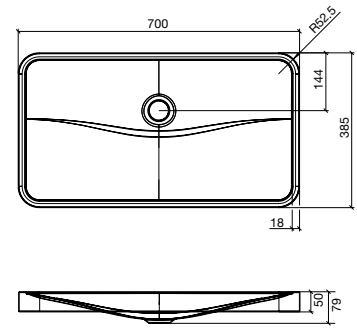

Tangens 700 Semi Inset Basin
No taphole 9502974