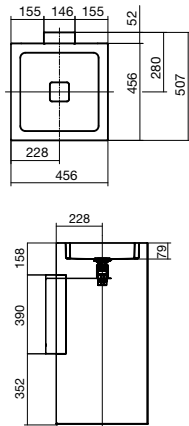

AB 2 585 Semi Inset
5 ltr capacity, 1 Taphole 1805897

AB 2 585 Semi Inset
5 ltr capacity, No taphole 9502695

AB 2 800 Semi Inset
16 ltr capacity, 1 taphole 9502508

AB 2 800 Semi Inset
16 ltr capacity, No taphole 9502694

Round Washstand 325
6.5 ltr capacity 1805905

Square Washstand 325
4.5 ltr capacity 1805888

WT7 Wall Basin
6.5 ltr capacity, 1 Taphole 1805908

WT.Q1 325 Wall Basin
4.5 ltr capacity 9500778

Non plug free-flowing waste

WT Q2 525 Left Hand Wall Basin
4.5 ltr capacity, No taphole 9500779

Non plug free-flowing waste

WT Q3 450 Wall Basin
9 ltr capacity, No taphole 9500780

Non plug free-flowing waste

WT Q4 450 Wall Basin
9 ltr capacity, 1 Taphole 9500781

Non plug free-flowing waste

WTPR Wall Basin 800 W/Shelf
5 ltr capacity, 1 Taphole
Left - 9502692 Right - 9502693

Round Washstand 400
7 ltr capacity, 9502690

Square Washstand 450
9 ltr capacity, 9502691

CIRCA