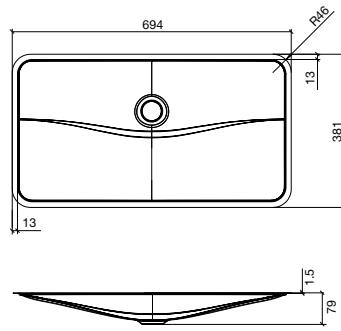

UNISONO

Unisono Counter Basin 325
7 ltr capacity, No taphole 9503961

Unisono Counter Basin 375
10 ltr capacity, No taphole 9503960

Unisono Counter Basin 400
11.5 ltr capacity, No taphole 9503959

TANGENS

Tangens 700 Inset Basin
No taphole 9502972