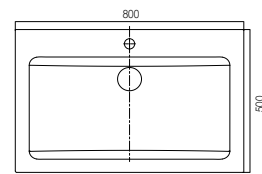

X-PLICIT

X-Pllicit Deep Inset 700 Basin
13.5 ltr capacity, 1 Taphole 9502506

X-Pllicit Shallow 700 Basin
4.5 ltr capacity, 1 Taphole 9502505

X-Pllicit Deep Inset 700 Basin
13.5 ltr capacity, No taphole 9502482

X-Pllicit Shallow 700 Basin
4.5 ltr capacity, No taphole 9502481

ABSOLUT

AB Q1 450 Counter Basin
9 ltr capacity, 1 Taphole 9500776

AB Q2 450 Counter Basin
9 ltr capacity, No taphole 9500777

AB1 585 Counter Basin
5 ltr capacity, 1 Taphole 1805896

AB 2 585 Semi Inset
5 ltr capacity, 1 Taphole 1805897

AB 2 585 Semi Inset
5 ltr capacity, No taphole 9502695

AB 2 800 Semi Inset
16 ltr capacity, 1 taphole 9502508

AB 2 800 Semi Inset
16 ltr capacity, No taphole 9502694