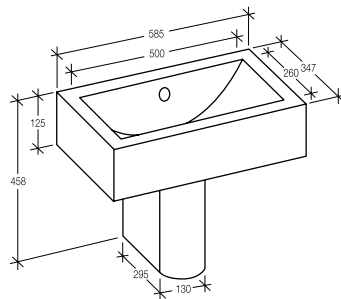

Privé Pur 2 Wall Basin

5 ltr capacity, No taphole 1805873