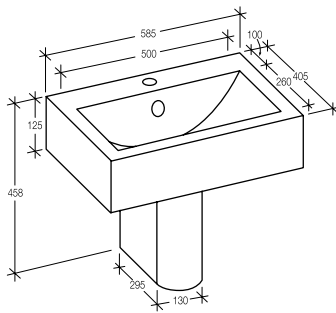

CIRCA

Circa 360 Vessel Basin

6.5 capacity, 1805858

Also available in Gloss Black 9502827
and Matt Black 9502829

Circa 450 Vessel Basin

11 ltr capacity, 1805857

Also available in Gloss Black 9502826
and Matt Black 9502828

PRIVÉ

Privé Pur 1 Wall Basin

5 ltr capacity, 1 Taphole 1805872