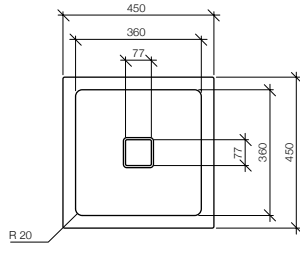

WT Q3 450 Wall Basin
9 ltr capacity, No taphole 9500780

Non plug free-flowing waste