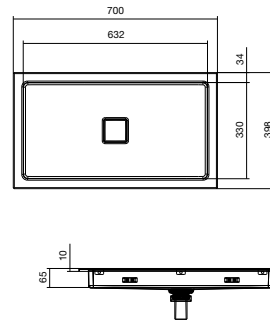

X-Pllicit Deep Inset 700 Basin
13.5 ltr capacity, No taphole 9502482