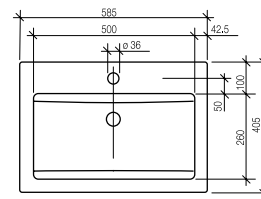

X-PLICIT

X-Pllicit Deep Inset 700 Basin
13.5 ltr capacity, 1 Taphole 9502506

X-Pllicit Shallow 700 Basin
4.5 ltr capacity, 1 Taphole 9502505

X-Pllicit Deep Inset 700 Basin
13.5 ltr capacity, No taphole 9502482

X-Pllicit Shallow 700 Basin
4.5 ltr capacity, No taphole 9502481

ABSOLUT

AB Q1 450 Counter Basin
9 ltr capacity, 1 Taphole 9500776

AB Q2 450 Counter Basin
9 ltr capacity, No taphole 9500777

AB1 585 Counter Basin
5 ltr capacity, 1 Taphole 1805896

AB 2 585 Semi Inset
5 ltr capacity, 1 Taphole 1805897

AB 2 585 Semi Inset
5 ltr capacity, No taphole 9502695

AB 2 800 Semi Inset
16 ltr capacity, 1 taphole 9502508

AB 2 800 Semi Inset
16 ltr capacity, No taphole 9502694