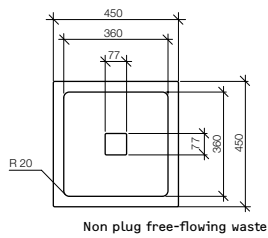

AB Q2 450 Counter Basin
9 ltr capacity, No taphole 9500777