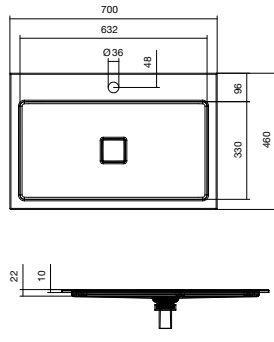

X-Pllicit Shallow 700 Basin
4.5 ltr capacity, 1 Taphole 9502505