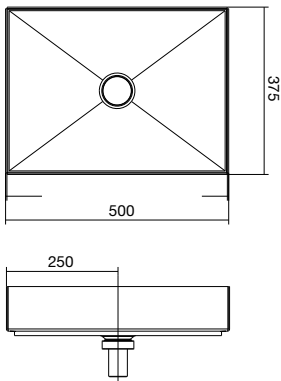

METAPHOR

Metaphor 500 Counter Basin
17 ltr capacity 9502483