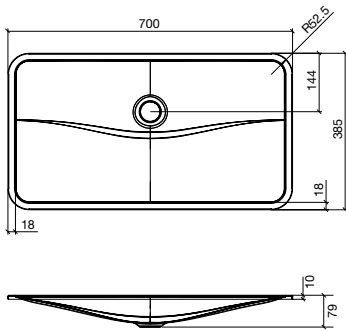

UNISONO

Unisono Counter Basin 325
7 ltr capacity, No taphole 9503961

Unisono Counter Basin 375
10 ltr capacity, No taphole 9503960

Unisono Counter Basin 400
11.5 ltr capacity, No taphole 9503959

TANGENS

Tangens 700 Inset Basin
No taphole 9502972