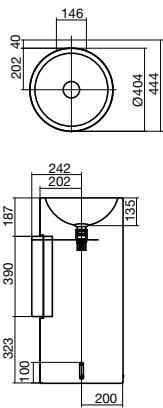

AB 2 585 Semi Inset
5 ltr capacity, 1 Taphole 1805897

AB 2 585 Semi Inset
5 ltr capacity, No taphole 9502695

AB 2 800 Semi Inset
16 ltr capacity, 1 taphole 9502508

AB 2 800 Semi Inset
16 ltr capacity, No taphole 9502694

Round Washstand 325
6.5 ltr capacity 1805905

Square Washstand 325
4.5 ltr capacity 1805888

WT7 Wall Basin
6.5 ltr capacity, 1 Taphole 1805908

WT.Q1 325 Wall Basin
4.5 ltr capacity 9500778

Non plug free-flowing waste

WT Q2 525 Left Hand Wall Basin
4.5 ltr capacity, No taphole 9500779

Non plug free-flowing waste

WT Q3 450 Wall Basin
9 ltr capacity, No taphole 9500780

Non plug free-flowing waste

WT Q4 450 Wall Basin
9 ltr capacity, 1 Taphole 9500781

Non plug free-flowing waste

WTPR Wall Basin 800 W/Shelf
5 ltr capacity, 1 Taphole
Left - 9502692 Right - 9502693

Round Washstand 400
7 ltr capacity, 9502690

Square Washstand 450
9 ltr capacity, 9502691

CIRCA