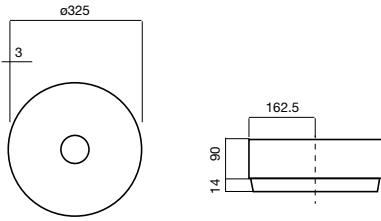

UNISONO

Unisono Counter Basin 325
7 ltr capacity, No taphole 9503961