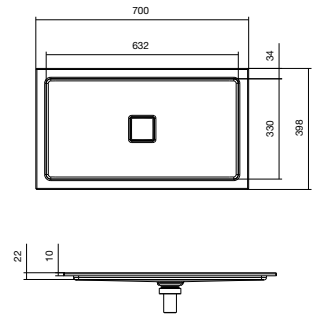

X-PLICIT

X-Pllicit Deep Inset 700 Basin
13.5 ltr capacity, 1 Taphole 9502506

X-Pllicit Shallow 700 Basin
4.5 ltr capacity, 1 Taphole 9502505

X-Pllicit Deep Inset 700 Basin
13.5 ltr capacity, No taphole 9502482