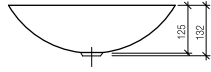

Non plug free-flowing waste

WTPR Wall Basin 800 W/Shelf
5 ltr capacity, 1 Taphole
Left - 9502692 Right - 9502693

Round Washstand 400
7 ltr capacity, 9502690

Square Washstand 450
9 ltr capacity, 9502691

CIRCA