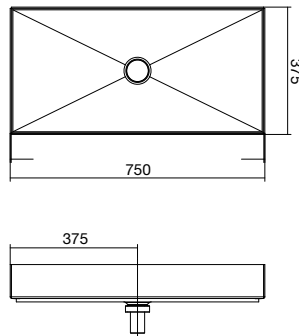

Tangens 700 Undercounter Basin
No taphole 9502973

Tangens 700 Semi Inset Basin
No taphole 9502974

METAPHOR

Metaphor 500 Counter Basin
17 ltr capacity 9502483

Metaphor 750 Counter Basin
26 ltr capacity 9502507