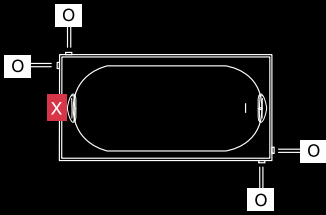

Pearl 550 Inset Basin

Pearl 700 Wall Basin

Pearl Wall Basin with shroud

Inwall Installation

Under Counter Installation

Pearl Wall Faced Invisi Toilet Suite

Pearl Back To Wall Toilet Suite

An optional offset connector is available for set out of 186-220mm.

SPECIFICATIONS

Milan

550 Vanity Basin (Top)

550 Vanity Basin (Side)

575 Semi Recessed Vanity Basin (Top)

575 Semi Recessed Vanity Basin (Side)

600 Wall Basin

Toilet Suite (Side)

Bidet (Side)

Milan 1800 Rectangular Bath
1810mm x 854mm

- End to end seating profile
- Luxurious 500mm internal depth
- Centre waste
- Integrated moulded arm rest support
- Air controls to adjust air bubbles through jets