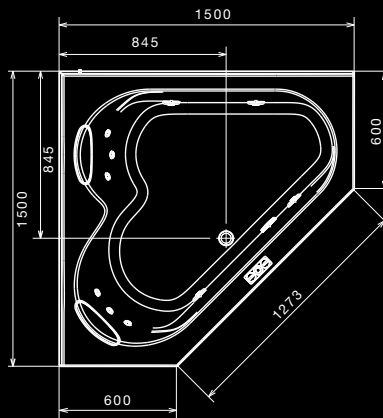

Milan 1500 Revive Corner Spa Bath