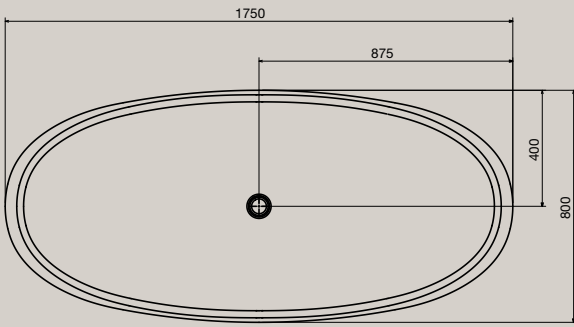

Milan 1800 Rectangular Bath

1810mm x 854mm

SPECIFICATIONS

Pearl

Pearl 1750 Island Bath

Pearl 1750 Freestanding Bath

Pearl 500 Semi Recessed Basin

Pearl 500 Wall Basin