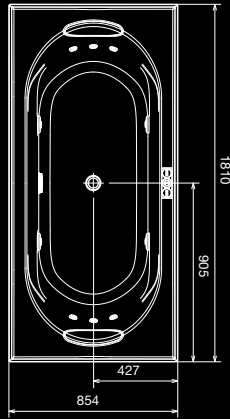

Milan 1800 Rectangular Bath

1810mm x 854mm

SPECIFICATIONS

Pearl

Pearl 1750 Island Bath

Pearl 1750 Freestanding Bath

Pearl 500 Semi Recessed Basin

Pearl 500 Wall Basin

Pearl 550 Inset Basin

Pearl 700 Wall Basin

Pearl Wall Basin with shroud

Inwall Installation

Under Counter Installation

Pearl Wall Faced Invisi Toilet Suite

Pearl Back To Wall Toilet Suite

An optional offset connector is available for set out of 186-220mm.

SPECIFICATIONS

Milan

550 Vanity Basin (Top)

550 Vanity Basin (Side)

575 Semi Recessed Vanity Basin (Top)

575 Semi Recessed Vanity Basin (Side)

600 Wall Basin

Toilet Suite (Side)

Bidet (Side)

Milan 1800 Rectangular Bath
1810mm x 854mm

- End to end seating profile
- Luxurious 500mm internal depth
- Centre waste
- Integrated moulded arm rest support
- Air controls to adjust air bubbles through jets