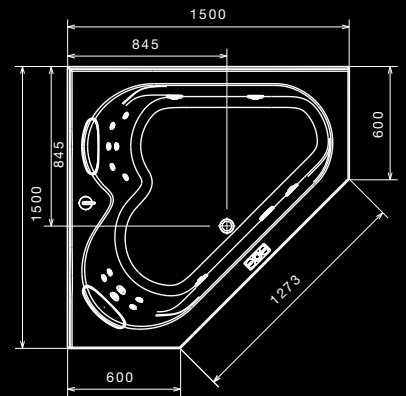

Milan 1800 Rectangular Bath

1810mm x 854mm

SPECIFICATIONS

Pearl

Pearl 1750 Island Bath

Pearl 1750 Freestanding Bath

Pearl 500 Semi Recessed Basin

Pearl 500 Wall Basin

Bidet (Side)

Milan 1800 Rectangular Bath
1810mm x 854mm

- End to end seating profile
- Luxurious 500mm internal depth
- Centre waste
- Integrated moulded arm rest support
- Air controls to adjust air bubbles through jets

Milan 1800 Revive Spa Bath

Milan 1800 Energise Spa Bath

- Indicates pump is NOT mounted to the frame
- Indicates pump is mounted to the frame

Milan 1800 Rectangular Spa					
	Pump Switch	Large /Medium /Small Jets	Pump	Diverter Control	Air Controls
Revive	Air	4/0/6	Hot 1.25HP	No	2
Energise	Air	4/4/6	Hot 1.25HP	Yes	2
Revive Upgrade	Electronic	4/0/6	Hot Elect 1.25HP	No	2
Energise Upgrade	Electronic	4/4/6	Hot Elect 1.25HP	Yes	2

- Side by side seating arrangement
- Luxurious 500mm internal depth
- Air controls to adjust air bubbles through jets

Milan 1500 Revive Corner Spa Bath

Milan 1500 Energise Corner Spa Bath

- Indicates pump is NOT mounted to the frame
- Indicates pump is mounted to the frame