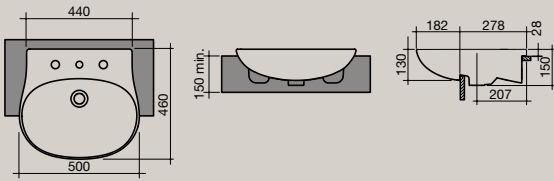

Milan 1800 Rectangular Bath

1810mm x 854mm

SPECIFICATIONS

Pearl

Pearl 1750 Island Bath

Pearl 1750 Freestanding Bath

Pearl 500 Semi Recessed Basin

Pearl 500 Wall Basin

Pearl 550 Inset Basin

Pearl 700 Wall Basin

Pearl Wall Basin with shroud

Inwall Installation

Under Counter Installation

Pearl Wall Faced Invisi Toilet Suite

Pearl Back To Wall Toilet Suite

An optional offset connector is available for set out of 186-220mm.

Bidet (Side)

Milan 1800 Rectangular Bath
1810mm x 854mm

- End to end seating profile
- Luxurious 500mm internal depth
- Centre waste
- Integrated moulded arm rest support
- Air controls to adjust air bubbles through jets