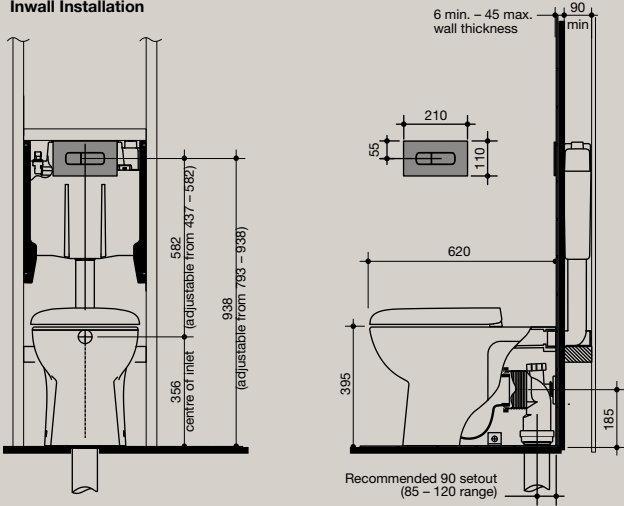

575 Semi Recessed Vanity Basin
575mm x 475mm

600 Wall Basin with Pedestal
600mm x 505mm

600 Wall Basin with Shroud
600mm x 505mm

Back to Wall Toilet Suite
Soft closing seat, bottom inlet
WELS: 4 Star, 4.5/3 litres per flush
Average Flush: 3.3 litres

Milan 1800 Rectangular Bath

1810mm x 854mm

SPECIFICATIONS

Pearl

Pearl 1750 Island Bath

Pearl 1750 Freestanding Bath

Pearl 500 Semi Recessed Basin

Pearl 500 Wall Basin

Pearl 550 Inset Basin

Pearl 700 Wall Basin

Pearl Wall Basin with shroud

Inwall Installation

Under Counter Installation

Pearl Wall Faced Invisi Toilet Suite

Pearl Back To Wall Toilet Suite

An optional offset connector is available for set out of 186-220mm.

Bidet (Side)

Milan 1800 Rectangular Bath
1810mm x 854mm

- End to end seating profile
- Luxurious 500mm internal depth
- Centre waste
- Integrated moulded arm rest support
- Air controls to adjust air bubbles through jets