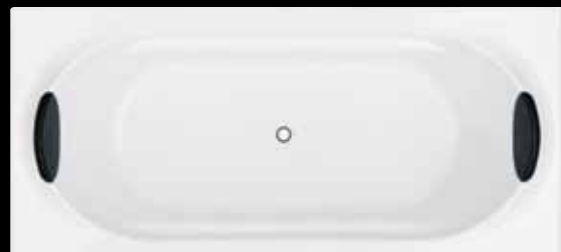

Pearl Wall Faced Invisi Toilet Suite
Soft Close Seat
WELS 4 Star 4.5/3 Litre
Concealed cistern with chrome buttons

Pearl 500 Semi Recessed Basin
500mm x 460mm
0, 1 or 3 Tapholes

Pearl 500 Wall Basin
500mm x 460mm
0, 1 or 3 Tapholes

575 Semi Recessed Vanity Basin
575mm x 475mm

600 Wall Basin with Pedestal
600mm x 505mm

600 Wall Basin with Shroud
600mm x 505mm

Back to Wall Toilet Suite
Soft closing seat, bottom inlet
WELS: 4 Star, 4.5/3 litres per flush
Average Flush: 3.3 litres

Milan 1500 Energise Corner Spa Bath

4 large Hydra Jets
2 medium Aera Jets
10 small Thera Jets
1.25HP Hot Pump
On/Off Air Button & 2 x Rotary Air
Controls in Deck Solution
Diverter

Milan 1800 Energise Spa Bath

Milan 1800 Rectangular Bath

1810mm x 854mm

SPECIFICATIONS

Pearl

Pearl 1750 Island Bath

Pearl 1750 Freestanding Bath

Pearl 500 Semi Recessed Basin

Pearl 500 Wall Basin