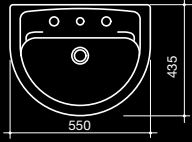

SPECIFICATIONS

Milan

550 Vanity Basin (Top)