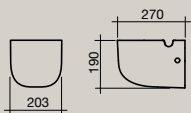

Milan 1800 Rectangular Bath

1810mm x 854mm

SPECIFICATIONS

Pearl

Pearl 1750 Island Bath

Pearl 1750 Freestanding Bath

Pearl 500 Semi Recessed Basin

Pearl 500 Wall Basin

Pearl 550 Inset Basin

Pearl 700 Wall Basin

Pearl Wall Basin with shroud

Inwall Installation

Under Counter Installation

Pearl Wall Faced Invisi Toilet Suite

Pearl Back To Wall Toilet Suite

An optional offset connector is available for set out of 186-220mm.