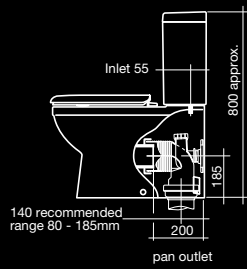

575 Semi Recessed Vanity Basin
575mm x 475mm

600 Wall Basin with Pedestal
600mm x 505mm

600 Wall Basin with Shroud
600mm x 505mm

Back to Wall Toilet Suite
Soft closing seat, bottom inlet
WELS: 4 Star, 4.5/3 litres per flush
Average Flush: 3.3 litres

Milan 1800 Rectangular Bath

1810mm x 854mm

SPECIFICATIONS

Pearl

Pearl 1750 Island Bath

Pearl 1750 Freestanding Bath

Pearl 500 Semi Recessed Basin

Pearl 500 Wall Basin

SPECIFICATIONS

Milan

550 Vanity Basin (Top)

550 Vanity Basin (Side)

575 Semi Recessed Vanity Basin (Top)

575 Semi Recessed Vanity Basin (Side)

600 Wall Basin

Toilet Suite (Side)

Bidet (Side)

Milan 1800 Rectangular Bath
1810mm x 854mm

- End to end seating profile
- Luxurious 500mm internal depth
- Centre waste
- Integrated moulded arm rest support
- Air controls to adjust air bubbles through jets