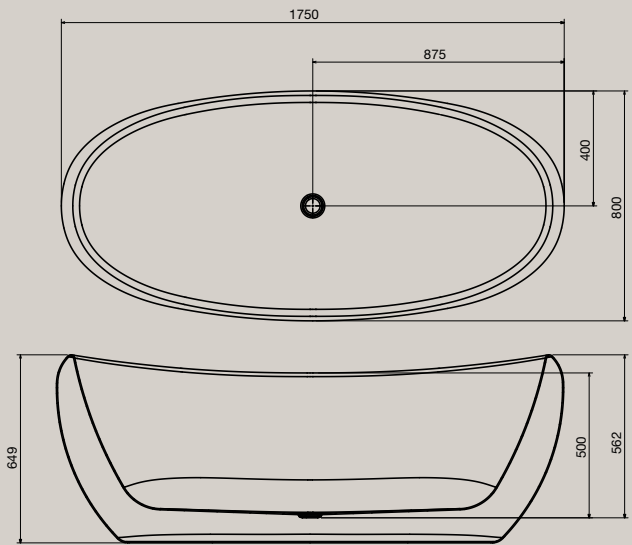

4 large Hydra Jets
4 medium Aera Jets
6 small Thera Jets
1.25HP Hot Pump
On/Off Air Button & 2 x Rotary Air
Controls in Deck Solution
Diverter

Milan 1800 Revive Spa Bath

4 large Hydra Jets
6 small Thera Jets
1.25HP Hot Pump
On/Off Air Button & 2 x Rotary Air Controls in Deck Solution

Milan 1800 Rectangular Bath

1810mm x 854mm

SPECIFICATIONS

Pearl

Pearl 1750 Island Bath

Pearl 1750 Freestanding Bath

Pearl 500 Semi Recessed Basin

Pearl 500 Wall Basin

Bidet (Side)

Milan 1800 Rectangular Bath
1810mm x 854mm

- End to end seating profile
- Luxurious 500mm internal depth
- Centre waste
- Integrated moulded arm rest support
- Air controls to adjust air bubbles through jets