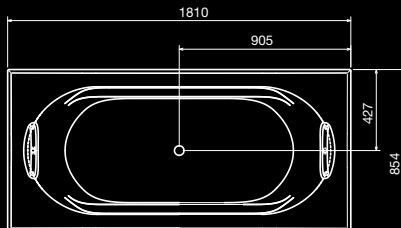

Milan 1800 Rectangular Bath

1810mm x 854mm

SPECIFICATIONS

Pearl

Pearl 1750 Island Bath

Pearl 1750 Freestanding Bath

Pearl 500 Semi Recessed Basin

Pearl 500 Wall Basin

Pearl 550 Inset Basin

Pearl 700 Wall Basin

Pearl Wall Basin with shroud

Inwall Installation

Under Counter Installation

Pearl Wall Faced Invisi Toilet Suite

Pearl Back To Wall Toilet Suite

An optional offset connector is available for set out of 186-220mm.

SPECIFICATIONS

Milan

550 Vanity Basin (Top)

550 Vanity Basin (Side)

575 Semi Recessed Vanity Basin (Top)

575 Semi Recessed Vanity Basin (Side)

600 Wall Basin

Toilet Suite (Side)

Bidet (Side)

Milan 1800 Rectangular Bath
1810mm x 854mm

- End to end seating profile
- Luxurious 500mm internal depth
- Centre waste
- Integrated moulded arm rest support
- Air controls to adjust air bubbles through jets