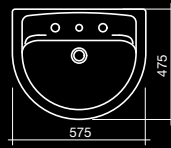

575 Semi Recessed Vanity Basin
575mm x 475mm

600 Wall Basin with Pedestal
600mm x 505mm

600 Wall Basin with Shroud
600mm x 505mm

Back to Wall Toilet Suite
Soft closing seat, bottom inlet
WELS: 4 Star, 4.5/3 litres per flush
Average Flush: 3.3 litres

Milan 1800 Rectangular Bath

1810mm x 854mm

SPECIFICATIONS

Pearl

Pearl 1750 Island Bath

Pearl 1750 Freestanding Bath

Pearl 500 Semi Recessed Basin

Pearl 500 Wall Basin

SPECIFICATIONS

Milan

550 Vanity Basin (Top)

550 Vanity Basin (Side)

575 Semi Recessed Vanity Basin (Top)

575 Semi Recessed Vanity Basin (Side)

600 Wall Basin

Toilet Suite (Side)

Bidet (Side)

Milan 1800 Rectangular Bath
1810mm x 854mm

- End to end seating profile
- Luxurious 500mm internal depth
- Centre waste
- Integrated moulded arm rest support
- Air controls to adjust air bubbles through jets