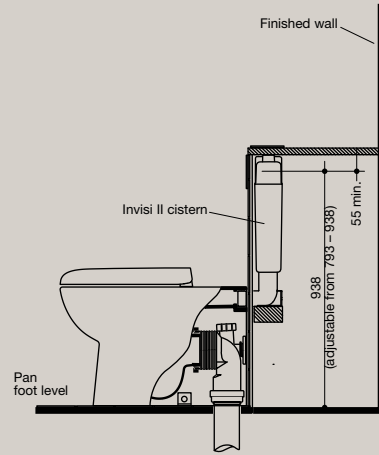

Milan 1800 Rectangular Bath

1810mm x 854mm

SPECIFICATIONS

Pearl

Pearl 1750 Island Bath

Pearl 1750 Freestanding Bath

Pearl 500 Semi Recessed Basin

Pearl 500 Wall Basin

Pearl 550 Inset Basin

Pearl 700 Wall Basin

Pearl Wall Basin with shroud

Inwall Installation

Under Counter Installation

Pearl Wall Faced Invisi Toilet Suite

Pearl Back To Wall Toilet Suite

An optional offset connector is available for set out of 186-220mm.

SPECIFICATIONS

Milan

550 Vanity Basin (Top)

550 Vanity Basin (Side)

575 Semi Recessed Vanity Basin (Top)

575 Semi Recessed Vanity Basin (Side)

600 Wall Basin

Toilet Suite (Side)

Bidet (Side)

Milan 1800 Rectangular Bath
1810mm x 854mm

- End to end seating profile
- Luxurious 500mm internal depth
- Centre waste
- Integrated moulded arm rest support
- Air controls to adjust air bubbles through jets