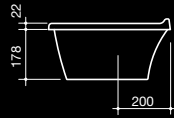

550 Vanity Basin (Side)