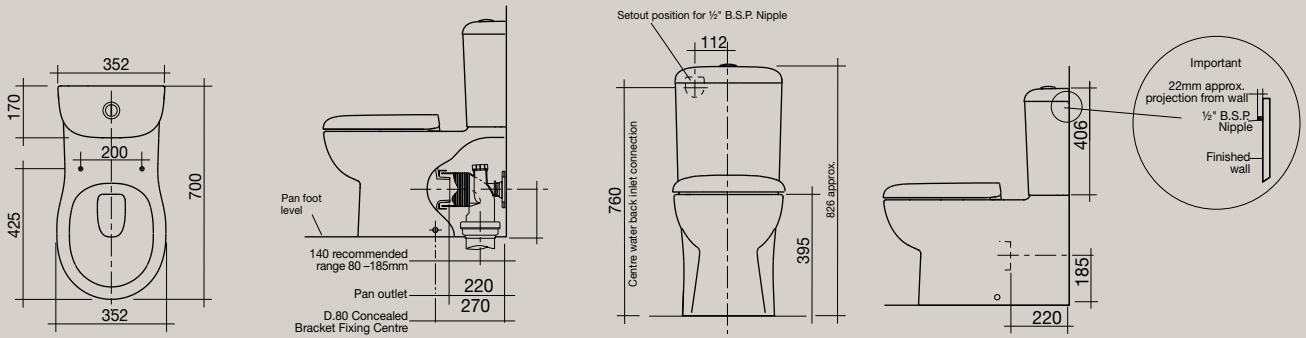

Milan 1800 Rectangular Bath

1810mm x 854mm

SPECIFICATIONS

Pearl

Pearl 1750 Island Bath

Pearl 1750 Freestanding Bath

Pearl 500 Semi Recessed Basin

Pearl 500 Wall Basin

Pearl 550 Inset Basin

Pearl 700 Wall Basin

Pearl Wall Basin with shroud

Inwall Installation

Under Counter Installation

Pearl Wall Faced Invisi Toilet Suite

Pearl Back To Wall Toilet Suite

An optional offset connector is available for set out of 186-220mm.

SPECIFICATIONS

Milan

550 Vanity Basin (Top)

550 Vanity Basin (Side)

575 Semi Recessed Vanity Basin (Top)

575 Semi Recessed Vanity Basin (Side)

600 Wall Basin

Toilet Suite (Side)

Bidet (Side)

Milan 1800 Rectangular Bath
1810mm x 854mm

- End to end seating profile
- Luxurious 500mm internal depth
- Centre waste
- Integrated moulded arm rest support
- Air controls to adjust air bubbles through jets