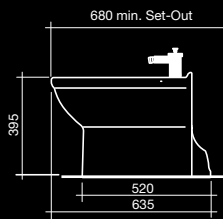

Milan 1800 Rectangular Bath

1810mm x 854mm

SPECIFICATIONS

Pearl

Pearl 1750 Island Bath

Pearl 1750 Freestanding Bath

Pearl 500 Semi Recessed Basin

Pearl 500 Wall Basin

Pearl 550 Inset Basin

Pearl 700 Wall Basin

Pearl Wall Basin with shroud

Inwall Installation

Under Counter Installation

Pearl Wall Faced Invisi Toilet Suite

Pearl Back To Wall Toilet Suite

An optional offset connector is available for set out of 186-220mm.

SPECIFICATIONS

Milan

550 Vanity Basin (Top)

550 Vanity Basin (Side)

575 Semi Recessed Vanity Basin (Top)

575 Semi Recessed Vanity Basin (Side)

600 Wall Basin

Toilet Suite (Side)

Bidet (Side)

Milan 1800 Rectangular Bath
1810mm x 854mm

- End to end seating profile
- Luxurious 500mm internal depth
- Centre waste
- Integrated moulded arm rest support
- Air controls to adjust air bubbles through jets