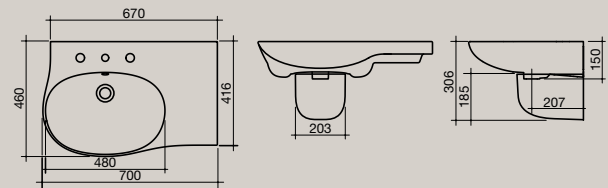

Milan 1800 Rectangular Bath

1810mm x 854mm

SPECIFICATIONS

Pearl

Pearl 1750 Island Bath

Pearl 1750 Freestanding Bath

Pearl 500 Semi Recessed Basin

Pearl 500 Wall Basin

Pearl 550 Inset Basin

Pearl 700 Wall Basin

Pearl Wall Basin with shroud

Inwall Installation

Under Counter Installation

Pearl Wall Faced Invisi Toilet Suite

Pearl Back To Wall Toilet Suite

An optional offset connector is available for set out of 186-220mm.

Bidet (Side)

Milan 1800 Rectangular Bath
1810mm x 854mm

- End to end seating profile
- Luxurious 500mm internal depth
- Centre waste
- Integrated moulded arm rest support
- Air controls to adjust air bubbles through jets