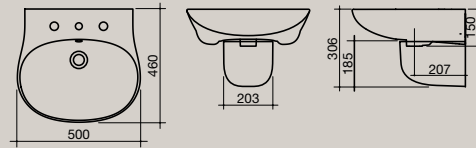

Milan 1800 Rectangular Bath

1810mm x 854mm

SPECIFICATIONS

Pearl

Pearl 1750 Island Bath

Pearl 1750 Freestanding Bath

Pearl 500 Semi Recessed Basin

Pearl 500 Wall Basin

Pearl 550 Inset Basin

Pearl 700 Wall Basin

Pearl Wall Basin with shroud

Inwall Installation

Under Counter Installation

Pearl Wall Faced Invisi Toilet Suite

Pearl Back To Wall Toilet Suite

An optional offset connector is available for set out of 186-220mm.

Bidet (Side)

Milan 1800 Rectangular Bath
1810mm x 854mm

- End to end seating profile
- Luxurious 500mm internal depth
- Centre waste
- Integrated moulded arm rest support
- Air controls to adjust air bubbles through jets