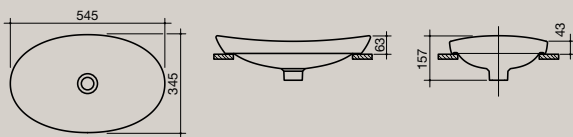

Milan 1800 Rectangular Bath

1810mm x 854mm

SPECIFICATIONS

Pearl

Pearl 1750 Island Bath

Pearl 1750 Freestanding Bath

Pearl 500 Semi Recessed Basin

Pearl 500 Wall Basin

Pearl 550 Inset Basin

Pearl 700 Wall Basin

Pearl Wall Basin with shroud

Inwall Installation

Under Counter Installation

Pearl Wall Faced Invisi Toilet Suite

Pearl Back To Wall Toilet Suite

An optional offset connector is available for set out of 186-220mm.

Bidet (Side)

Milan 1800 Rectangular Bath
1810mm x 854mm

- End to end seating profile
- Luxurious 500mm internal depth
- Centre waste
- Integrated moulded arm rest support
- Air controls to adjust air bubbles through jets