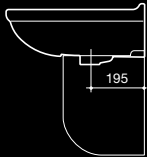

Milan 1800 Rectangular Bath

1810mm x 854mm

SPECIFICATIONS

Pearl

Pearl 1750 Island Bath

Pearl 1750 Freestanding Bath

Pearl 500 Semi Recessed Basin

Pearl 500 Wall Basin

Pearl 550 Inset Basin

Pearl 700 Wall Basin

Pearl Wall Basin with shroud

Inwall Installation

Under Counter Installation

Pearl Wall Faced Invisi Toilet Suite

Pearl Back To Wall Toilet Suite

An optional offset connector is available for set out of 186-220mm.

SPECIFICATIONS

Milan

550 Vanity Basin (Top)

550 Vanity Basin (Side)

575 Semi Recessed Vanity Basin (Top)

575 Semi Recessed Vanity Basin (Side)

600 Wall Basin

Toilet Suite (Side)

Bidet (Side)

Milan 1800 Rectangular Bath
1810mm x 854mm

- End to end seating profile
- Luxurious 500mm internal depth
- Centre waste
- Integrated moulded arm rest support
- Air controls to adjust air bubbles through jets