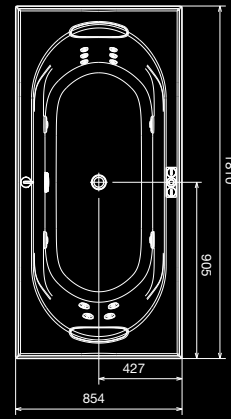

Milan 1800 Energise Spa Bath

- Indicates pump is NOT mounted to the frame
- Indicates pump is mounted to the frame

Milan 1800 Rectangular Spa					
	Pump Switch	Large /Medium /Small Jets	Pump	Diverter Control	Air Controls
Revive	Air	4/0/6	Hot 1.25HP	No	2
Energise	Air	4/4/6	Hot 1.25HP	Yes	2
Revive Upgrade	Electronic	4/0/6	Hot Elect 1.25HP	No	2
Energise Upgrade	Electronic	4/4/6	Hot Elect 1.25HP	Yes	2

- Side by side seating arrangement
- Luxurious 500mm internal depth
- Air controls to adjust air bubbles through jets