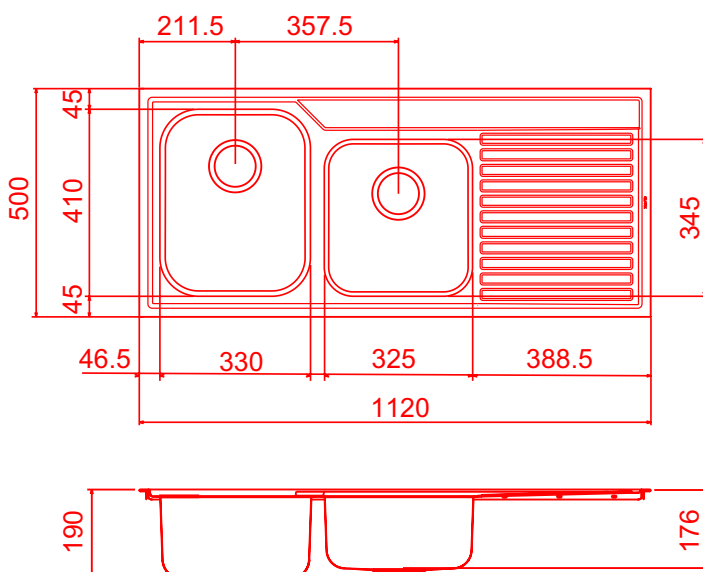

## Varese

A square edged design mixed with gentle bowl curves creates a sink with contemporary style and cutting edge appeal.

### 1.75 END BOWL

L 1120mm W 500mm D 190mm

CODES: 6035.0LK (OTH LHB), 6035.0RK (OTH RHB), 6035.1LK (1TH LHB), 6035.1RK (1TH RHB)

## FLUSH LAUNDRY TROUGH

L 580mm W 470mm D 198mm

CODES: 8420 (OTH or 1TH)

A sweeping, smooth flush laundry tub with unique curved back and rear mounted waste for that slimline, modern laundry look.