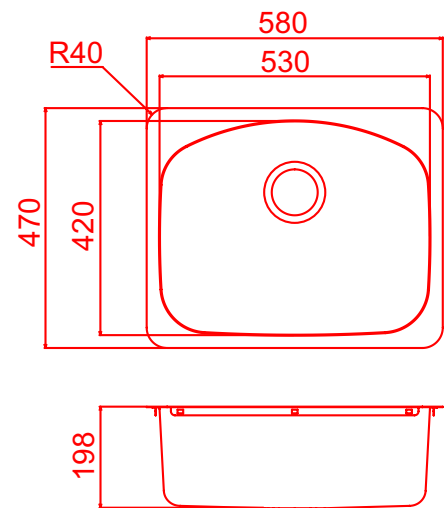

### 1.75 END BOWL

L 1120mm W 500mm D 190mm

CODES: 6035.0LK (OTH LHB), 6035.0RK (OTH RHB), 6035.1LK (1TH LHB), 6035.1RK (1TH RHB)

### Included Accessories\*

Bamboo Board & Colander Set

Stainless Steel Draining Basket

Stainless Steel Basket Waste

LEGEND TH = Tap Hole, LHB = Left Hand Bowl, RHB = Right Hand Bowl

\* Sink and accessories can be purchased separately

## FLUSH LAUNDRY TROUGH

L 580mm W 470mm D 198mm

CODES: 8420 (OTH or 1TH)

A sweeping, smooth flush laundry tub with unique curved back and rear mounted waste for that slimline, modern laundry look.