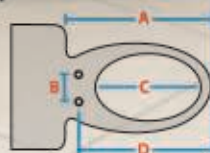

BA12 Cold Water Twin Nozzle System

Coway Non-electric Bidet BA12

Economical and environmentally friendly

No electricity required
Twin nozzles
Soft closing lid

This Bidet will fit on your existing toilet suite if the measurements of your pan are:

- A: 500mm or above
- B: Between 140 - 195mm
- C: 330mm or above
- D: 400mm or above

Available in:
Standard seat 

FEATURES (REFER TO PAGE 5 FOR DETAILS)

- 2 NOZZLES
- ELECTRICAL (NON)
- FIT CLOSED COUPLED SUITE
- REAR CLEANSE
- COLD WATER
- EASY CONTROL PANEL
- SELF INSTALL
- ANTI-BACTERIAL PLASTIC
- SIDE CONTROL
- FEMININE CLEANSE
- SOFT CLOSE HYDRAULIC LID
- ERGONOMIC SEAT
- FIT BACK TO WALL SUITE
- FILTER - EXTERNAL
- AIR AND WATER STREAM
- ENERGY (POWER) SAVE
- MF FILTER
 - HEATED WATER
 - NOZZLE CLEAN BUTTON
 - HEATED SEAT
 - ELECTRICAL
 - SEAT SENSOR
 - SELF CLEANING NOZZLES
 - INSTANTANEOUS HEAT
 - QUICK RELEASE
 - REMOTE CONTROL
 - MINI SIDE CONTROL
 - ULTRA STREAMLINE DESIGN
 - FILTER - IN BUILT
 - HEATED DRYER
 - MASSAGE / MOVE
 - NOZZLE POSITION ADJUST
 - SELF DIAGNOSIS
 - WIDE, MEDIUM, NARROW SPRAY
 - PULSE
 - CHILD
 - DEODORISER
 - ENEMA
 - USER PRESETS
 - WET AREA RATED
 - SIDE REMOTE BRACKET
 - STAINLESS STEEL NOZZLES
 - SILVER IONISATION
 - MP3 PLAYER
 - 50 STEP MEMORY
 - AUTO OPEN / CLOSE LID & SEAT