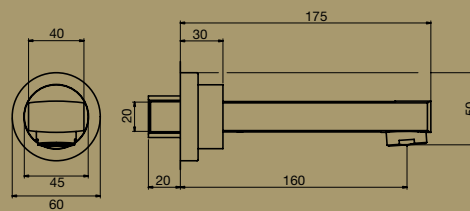

TRASPARENZE SHOWER MIXER WITH DIVERTER

TRASPARENZE SHOWER MIXER

TRASPARENZE EXTENDED BASIN MIXER

TRASPARENZE BASIN MIXER

TRASPARENZE BATH OUTLET 230MM

TRASPARENZE BATH OUTLET 160MM

TRASPARENZE BASIN OUTLET 200MM

TRASPARENZE BASIN OUTLET 160MM

TRASPARENZE SHOWER ARM & ROSE
Note: Male connection

RIFLESSI EXTENDED BASIN MIXER

RIFLESSI BASIN MIXER

RIFLESSI WALL BASIN MIXER SET

RIFLESSI SHOWER HEAD
Note: Female connection