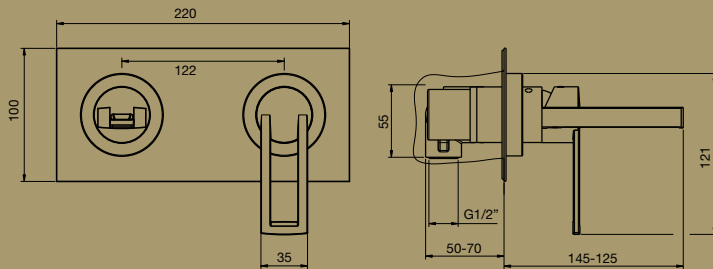

TRASPARENZE SHOWER MIXER WITH DIVERTER

TRASPARENZE SHOWER MIXER

TRASPARENZE EXTENDED BASIN MIXER

TRASPARENZE BASIN MIXER

TRASPARENZE BATH OUTLET 230MM

TRASPARENZE BATH OUTLET 160MM

TRASPARENZE BASIN OUTLET 200MM

TRASPARENZE BASIN OUTLET 160MM

TRASPARENZE SHOWER ARM & ROSE
Note: Male connection

RIFLESSI EXTENDED BASIN MIXER

RIFLESSI BASIN MIXER

RIFLESSI WALL BASIN MIXER SET

RIFLESSI SHOWER HEAD
Note: Female connection