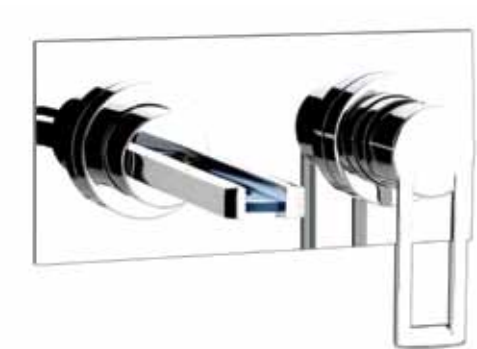

RIFLESSI embodies the tranquillity and beauty of nature itself. Inspired by the free-flowing qualities of a pristine waterfall, this collection celebrates the life giving properties of water through clarity of design.

RIFLESSI WALL BASIN MIXER SET
WELS 6 Star, a/min
Chrome