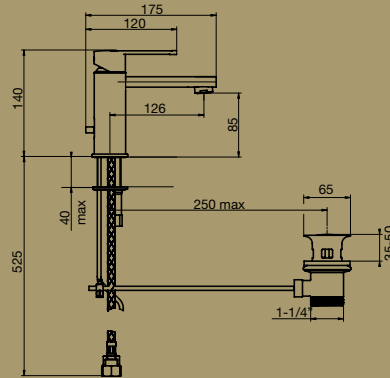

TRASPARENZE SHOWER MIXER WITH DIVERTER

TRASPARENZE SHOWER MIXER

TRASPARENZE EXTENDED BASIN MIXER

TRASPARENZE BASIN MIXER

TRASPARENZE BATH OUTLET 230MM

TRASPARENZE BATH OUTLET 160MM

TRASPARENZE BASIN OUTLET 200MM

TRASPARENZE BASIN OUTLET 160MM

TRASPARENZE SHOWER ARM & ROSE
Note: Male connection

RIFLESSI EXTENDED BASIN MIXER

RIFLESSI BASIN MIXER

RIFLESSI WALL BASIN MIXER SET

RIFLESSI SHOWER HEAD
Note: Female connection