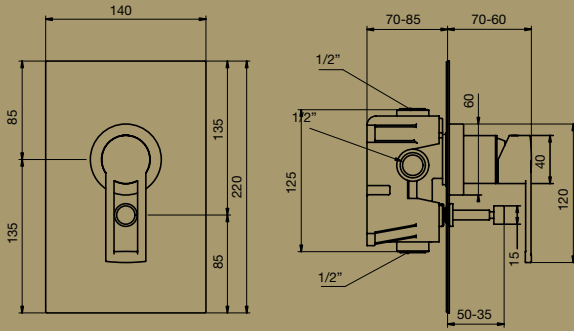

TRASPARENZE SHOWER MIXER WITH DIVERTER

TRASPARENZE SHOWER MIXER

TRASPARENZE EXTENDED BASIN MIXER

TRASPARENZE BASIN MIXER

TRASPARENZE BATH OUTLET 230MM

TRASPARENZE BATH OUTLET 160MM

TRASPARENZE BASIN OUTLET 200MM