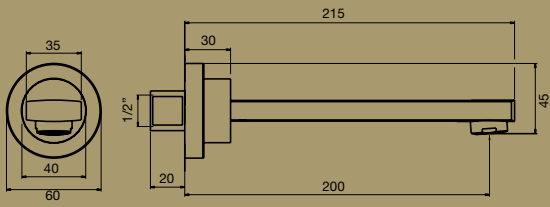

TRASPARENZE SHOWER MIXER WITH DIVERTER

TRASPARENZE SHOWER MIXER

TRASPARENZE EXTENDED BASIN MIXER

TRASPARENZE BASIN MIXER

TRASPARENZE BATH OUTLET 230MM

TRASPARENZE BATH OUTLET 160MM

TRASPARENZE BASIN OUTLET 200MM

TRASPARENZE BASIN OUTLET 160MM

TRASPARENZE SHOWER ARM & ROSE
Note: Male connection

RIFLESSI EXTENDED BASIN MIXER

RIFLESSI BASIN MIXER

RIFLESSI WALL BASIN MIXER SET

RIFLESSI SHOWER HEAD
Note: Female connection