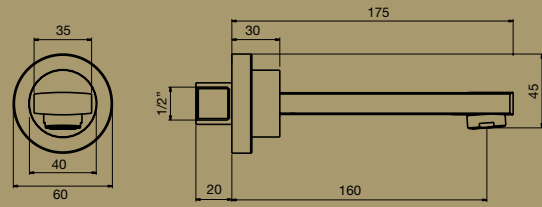

TRASPARENZE SHOWER MIXER WITH DIVERTER

TRASPARENZE SHOWER MIXER

TRASPARENZE EXTENDED BASIN MIXER

TRASPARENZE BASIN MIXER

TRASPARENZE BATH OUTLET 230MM

TRASPARENZE BATH OUTLET 160MM

TRASPARENZE BASIN OUTLET 200MM

TRASPARENZE BASIN OUTLET 160MM

TRASPARENZE SHOWER ARM & ROSE
Note: Male connection

RIFLESSI EXTENDED BASIN MIXER

RIFLESSI BASIN MIXER

RIFLESSI WALL BASIN MIXER SET

RIFLESSI SHOWER HEAD
Note: Female connection