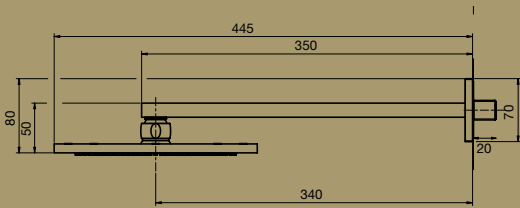

TRASPARENZE SHOWER MIXER WITH DIVERTER

TRASPARENZE SHOWER MIXER

TRASPARENZE EXTENDED BASIN MIXER

TRASPARENZE BASIN MIXER

TRASPARENZE BATH OUTLET 230MM

TRASPARENZE BATH OUTLET 160MM

TRASPARENZE BASIN OUTLET 200MM

TRASPARENZE BASIN OUTLET 160MM

TRASPARENZE SHOWER ARM & ROSE
Note: Male connection

RIFLESSI EXTENDED BASIN MIXER

RIFLESSI BASIN MIXER

RIFLESSI WALL BASIN MIXER SET

RIFLESSI SHOWER HEAD
Note: Female connection