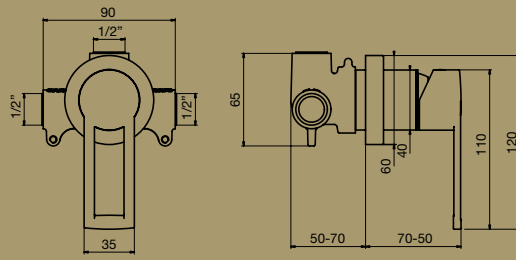

TRASPARENZE SHOWER MIXER WITH DIVERTER

TRASPARENZE SHOWER MIXER

TRASPARENZE EXTENDED BASIN MIXER

TRASPARENZE BASIN MIXER

TRASPARENZE BATH OUTLET 230MM

TRASPARENZE BATH OUTLET 160MM

TRASPARENZE BASIN OUTLET 200MM