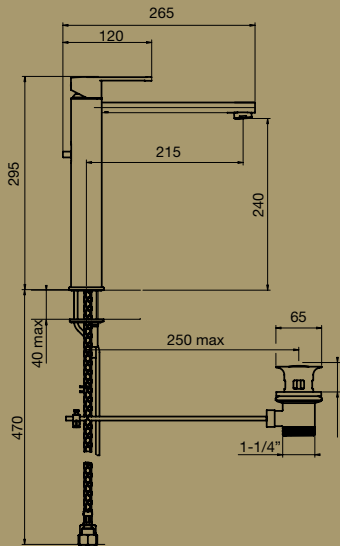

RIFLESSI WALL BASIN MIXER SET
WELS 6 Star, a/min
Chrome

RIFLESSI EXTENDED BASIN MIXER
WELS 6 Star, 4Ltr/min
Chrome
Available 160mm and 210mm outlet

RIFLESSI SHOWER HEAD
WELS 3 Star, 8Ltr/min
Chrome

RIFLESSI BASIN MIXER
WELS 6 Star, 4Ltr/min
Chrome

TRASPARENZE SHOWER MIXER WITH DIVERTER

TRASPARENZE SHOWER MIXER

TRASPARENZE EXTENDED BASIN MIXER

TRASPARENZE BASIN MIXER

TRASPARENZE BATH OUTLET 230MM

TRASPARENZE BATH OUTLET 160MM

TRASPARENZE BASIN OUTLET 200MM

TRASPARENZE BASIN OUTLET 160MM

TRASPARENZE SHOWER ARM & ROSE
Note: Male connection

RIFLESSI EXTENDED BASIN MIXER

RIFLESSI BASIN MIXER

RIFLESSI WALL BASIN MIXER SET

RIFLESSI SHOWER HEAD
Note: Female connection