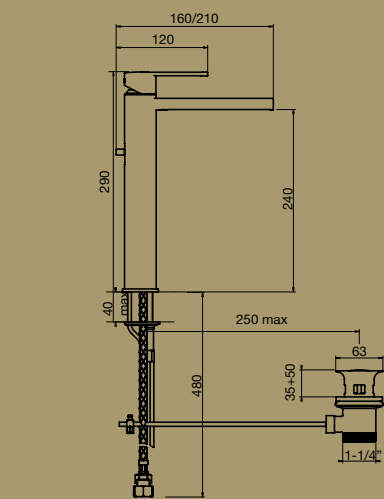

TRASPARENZE SHOWER MIXER WITH DIVERTER

TRASPARENZE SHOWER MIXER

TRASPARENZE EXTENDED BASIN MIXER

TRASPARENZE BASIN MIXER

TRASPARENZE BATH OUTLET 230MM

TRASPARENZE BATH OUTLET 160MM

TRASPARENZE BASIN OUTLET 200MM

TRASPARENZE BASIN OUTLET 160MM

TRASPARENZE SHOWER ARM & ROSE
Note: Male connection

RIFLESSI EXTENDED BASIN MIXER

RIFLESSI BASIN MIXER

RIFLESSI WALL BASIN MIXER SET

RIFLESSI SHOWER HEAD
Note: Female connection