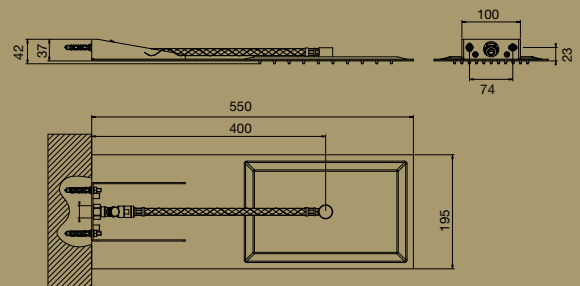

TRASPARENZE SHOWER MIXER WITH DIVERTER

TRASPARENZE SHOWER MIXER

TRASPARENZE EXTENDED BASIN MIXER

TRASPARENZE BASIN MIXER

TRASPARENZE BATH OUTLET 230MM

TRASPARENZE BATH OUTLET 160MM

TRASPARENZE BASIN OUTLET 200MM

TRASPARENZE BASIN OUTLET 160MM

TRASPARENZE SHOWER ARM & ROSE
Note: Male connection

RIFLESSI EXTENDED BASIN MIXER

RIFLESSI BASIN MIXER

RIFLESSI WALL BASIN MIXER SET

RIFLESSI SHOWER HEAD
Note: Female connection