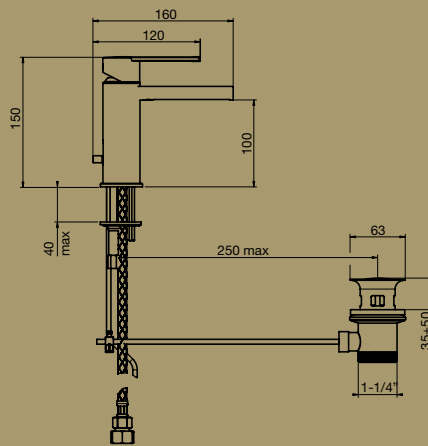

TRASPARENZE SHOWER MIXER WITH DIVERTER

TRASPARENZE SHOWER MIXER

TRASPARENZE EXTENDED BASIN MIXER

TRASPARENZE BASIN MIXER

TRASPARENZE BATH OUTLET 230MM

TRASPARENZE BATH OUTLET 160MM

TRASPARENZE BASIN OUTLET 200MM

TRASPARENZE BASIN OUTLET 160MM

TRASPARENZE SHOWER ARM & ROSE
Note: Male connection

RIFLESSI EXTENDED BASIN MIXER

RIFLESSI BASIN MIXER

RIFLESSI WALL BASIN MIXER SET

RIFLESSI SHOWER HEAD
Note: Female connection