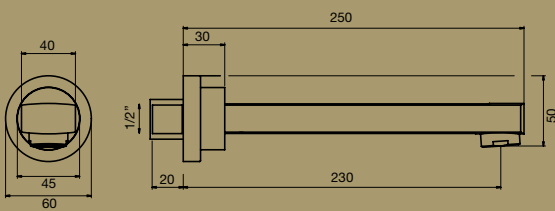

TRASPARENZE SHOWER MIXER WITH DIVERTER

TRASPARENZE SHOWER MIXER

TRASPARENZE EXTENDED BASIN MIXER

TRASPARENZE BASIN MIXER

TRASPARENZE BATH OUTLET 230MM

TRASPARENZE BATH OUTLET 160MM

TRASPARENZE BASIN OUTLET 200MM

TRASPARENZE BASIN OUTLET 160MM

TRASPARENZE SHOWER ARM & ROSE
Note: Male connection

RIFLESSI EXTENDED BASIN MIXER

RIFLESSI BASIN MIXER

RIFLESSI WALL BASIN MIXER SET

RIFLESSI SHOWER HEAD
Note: Female connection