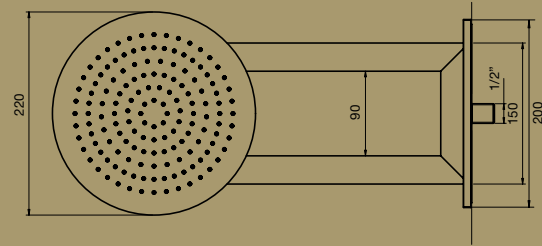

TRASPARENZE SHOWER MIXER WITH DIVERTER

TRASPARENZE SHOWER MIXER

TRASPARENZE EXTENDED BASIN MIXER

TRASPARENZE BASIN MIXER

TRASPARENZE BATH OUTLET 230MM

TRASPARENZE BATH OUTLET 160MM

TRASPARENZE BASIN OUTLET 200MM

TRASPARENZE BASIN OUTLET 160MM

TRASPARENZE SHOWER ARM & ROSE
Note: Male connection

RIFLESSI EXTENDED BASIN MIXER

RIFLESSI BASIN MIXER

RIFLESSI WALL BASIN MIXER SET

RIFLESSI SHOWER HEAD
Note: Female connection