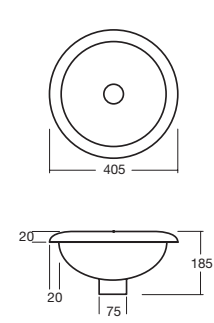

**Width:** 1050. **Depth:** 500. **Height:** 400 through to 500 depending on height of basin selected.

**Width:** 700. **Depth:** 500. **Height:** 450 through to 500 depending on height of basin selected.

## CIRQUE BASINS.

CIRQUE SQUARE SEMI INSET BASIN

CIRQUE UNDERCOUNTER BASIN

CIRQUE VANITY BASIN