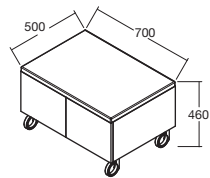

## LURE VANITIES.

LURE W/H VANITY UNIT 700MM

LURE W/H VANITY UNIT 1050MM

LURE W/H VANITY UNIT 1400MM

LURE STORAGE SEAT