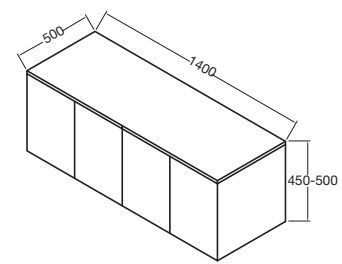

## LURE VANITIES.

LURE W/H VANITY UNIT 700MM

LURE W/H VANITY UNIT 1050MM

LURE W/H VANITY UNIT 1400MM

LURE STORAGE SEAT