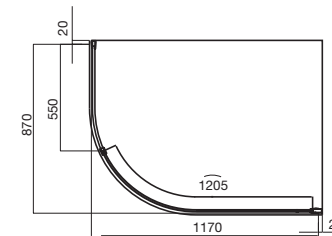

left hand entry