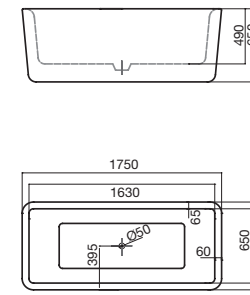

LURE BATHS

LURE RECTANGLE FREESTANDING BATH