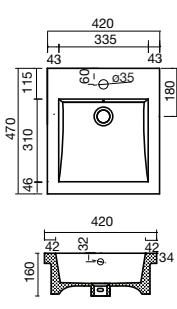

ARC SEMI RECESSED BASIN