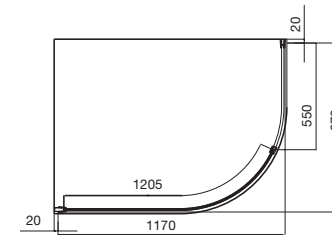

kado ARC SHOWER SCREEN

right hand entry