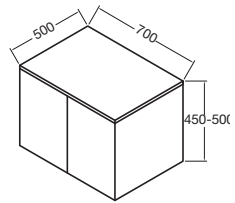

## LURE VANITIES.

LURE W/H VANITY UNIT 700MM

LURE W/H VANITY UNIT 1050MM

LURE W/H VANITY UNIT 1400MM

LURE STORAGE SEAT