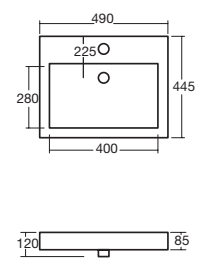

LUX BASINS

LUX COUNTER BASIN