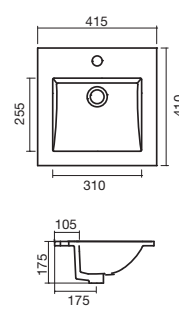

ARC LARGE VANITY BASIN