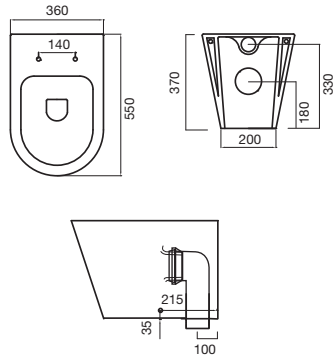

LUX BACK TO WALL PAN