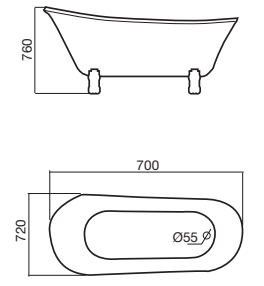

**Width:** 700. **Depth:** 500. **Height:** 450 through to 500 depending on height of basin selected.

## BATHS

ARC FREESTANDING BATH

ARC FLAT RIM BATH

CIRQUE FREESTANDING BATH

CLASSIC FREESTANDING BATH

LUX BATH