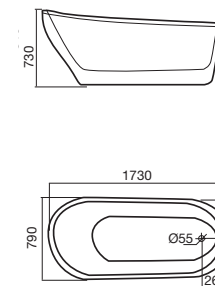

BATHS

ARC FREESTANDING BATH