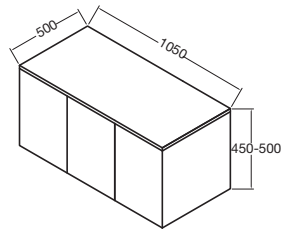

## LURE VANITIES.

LURE W/H VANITY UNIT 700MM

LURE W/H VANITY UNIT 1050MM

LURE W/H VANITY UNIT 1400MM

LURE STORAGE SEAT