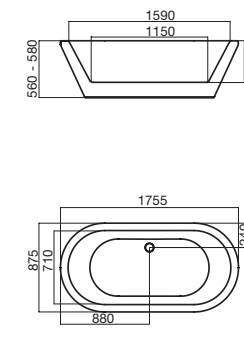

LURE FREESTANDING OVAL SPA
White or Black/White