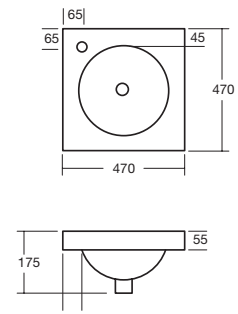

**Width:** 1050. **Depth:** 500. **Height:** 400 through to 500 depending on height of basin selected.

**Width:** 700. **Depth:** 500. **Height:** 450 through to 500 depending on height of basin selected.

## SEAT FINISHES

White

Java Timber

Café

Freestanding storage seat. Italian designer castors. Padded fabric seat.

**Width:** 700mm. **Depth:** 500mm **Height:** 460mm. **Three colours:** white, café and java timber.

## CIRQUE BASINS.

CIRQUE SQUARE SEMI INSET BASIN

CIRQUE UNDERCOUNTER BASIN

CIRQUE VANITY BASIN