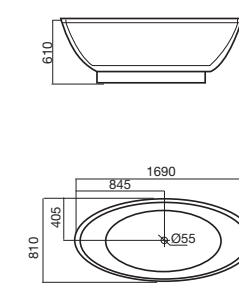

CIRQUE FREESTANDING BATH