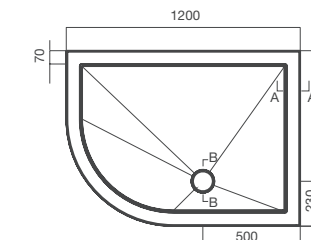

## kado ARC SHOWER BASE

right hand entry

left hand entry

Acrymarble base with steel reinforcement. Left or right hand entry. Shower screen height 1900mm. 6mm approved safety glass. Includes support bracket. Featuring a stylish curved screen.