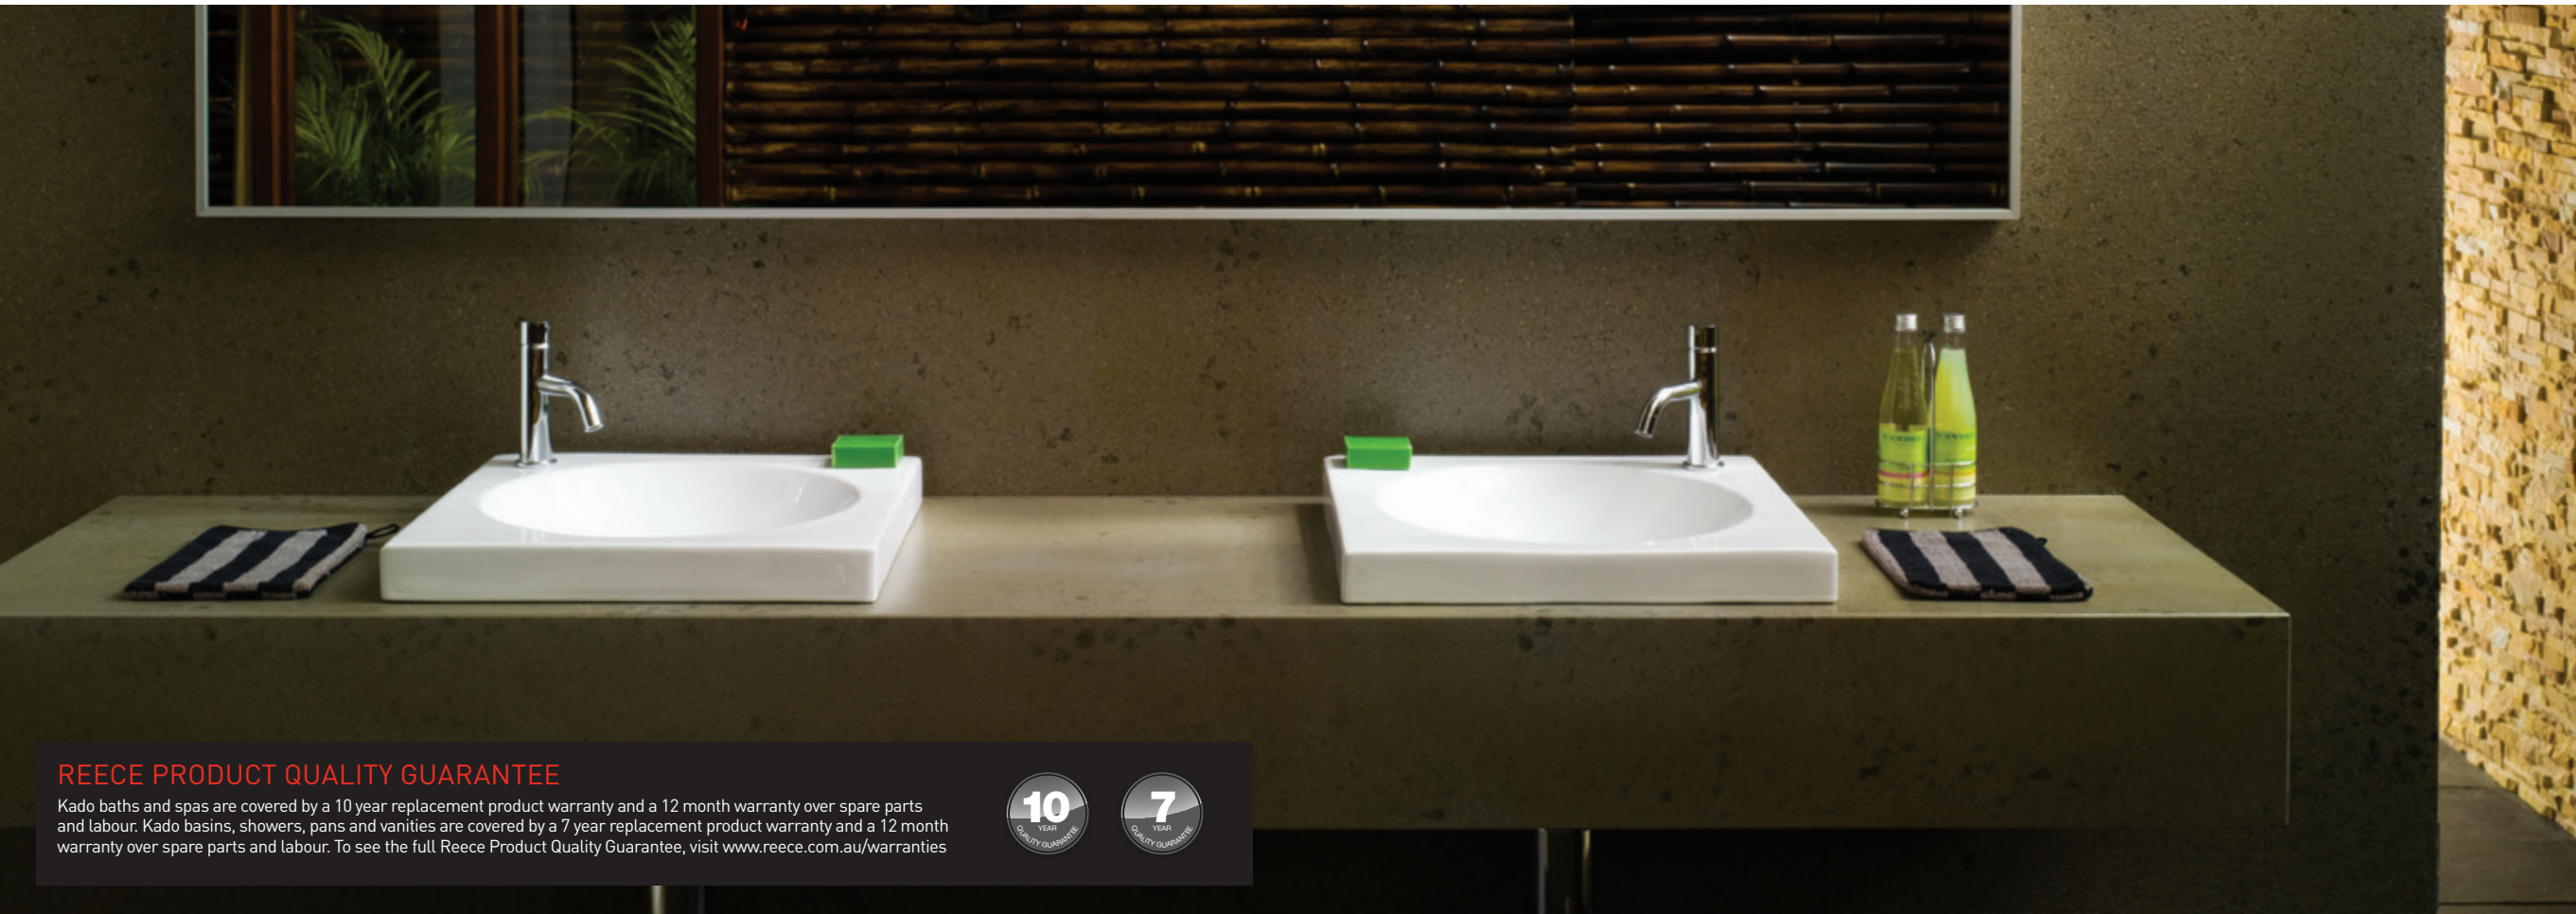

kado CIRQUE
VANITY BASIN

REECE PRODUCT QUALITY GUARANTEE

Kado baths and spas are covered by a 10 year replacement product warranty and a 12 month warranty over spare parts and labour. Kado basins, showers, pans and vanities are covered by a 7 year replacement product warranty and a 12 month warranty over spare parts and labour. To see the full Reece Product Quality Guarantee, visit www.reece.com.au/warranties