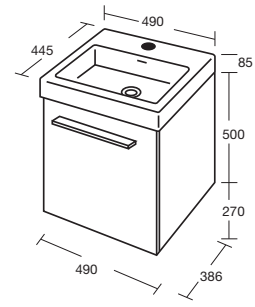

## LURE VANITIES.

LURE W/H VANITY UNIT 700MM

LURE W/H VANITY UNIT 1050MM

LURE W/H VANITY UNIT 1400MM

LURE STORAGE SEAT