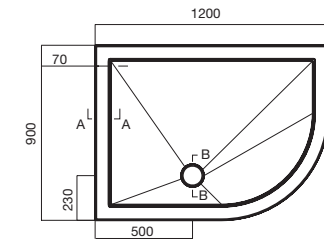

kado ARC SHOWER BASE

right hand entry