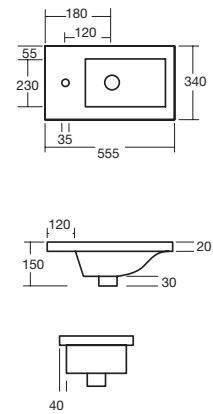

ARC BASINS

ARC SMALL VANITY BASIN