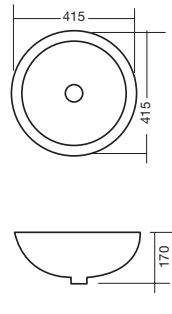

**Width:** 700. **Depth:** 500. **Height:** 450 through to 500 depending on height of basin selected.

## SEAT FINISHES

White

Java Timber

Café

Freestanding storage seat. Italian designer castors. Padded fabric seat.

**Width:** 700mm. **Depth:** 500mm **Height:** 460mm. **Three colours:** white, café and java timber.

## CIRQUE BASINS.

CIRQUE SQUARE SEMI INSET BASIN

CIRQUE UNDERCOUNTER BASIN

CIRQUE VANITY BASIN