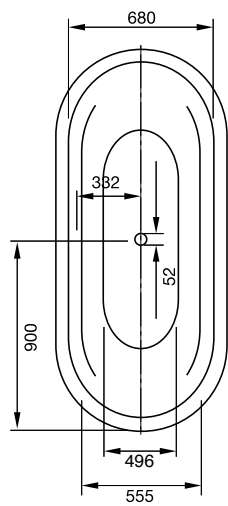

Sanilux.
model 342/343
 1700 x 750 x 430

Designed for total comfort and relaxation, the Sanilux features a gentle rounded curve to perfectly support the neck.

Vaio.
model 960
 1700 x 800 x 430

This classically proportioned bath features a distinctive contoured interior that brings a touch of charm to the bathroom.

Vaioduo Rectangular.
model 950
 1800 x 800 x 430

Classic lines and beautifully finished, this twin person bath is the perfect solution for any bathroom.

Vaioduo Oval.
model 951
 1800 x 800 x 430

A timeless design that can be installed inset or freestanding, this is the perfect bathroom centrepiece.