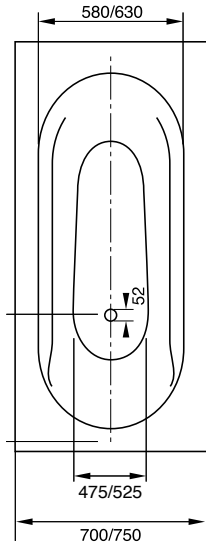

A unique and versatile design, perfect for when it comes to showering or bathing for two. Ergonomically placed handles make it easy to step out.

Vaioset.
model 954
1700 x 750 x 430
model 956
1600 x 700 x 430

This popular double-ended bath incorporates a clever design that maximises the flat standing area for showering.

Oval Surround.
model 02-820
for
Vaoi Duo Oval
model 01-951
1800 x 800 x 430

Rectangle Surround.
model 02-800VA
for
Vaoi Duo
model 01-950
1800 x 800 x 430