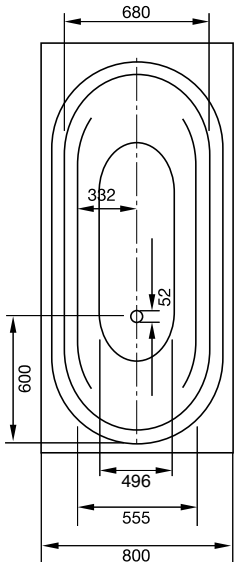

Sanilux.
model 342/343
 1700 x 750 x 430

Designed for total comfort and relaxation, the Sanilux features a gentle rounded curve to perfectly support the neck.

Vaio.
model 960
 1700 x 800 x 430

This classically proportioned bath features a distinctive contoured interior that brings a touch of charm to the bathroom.