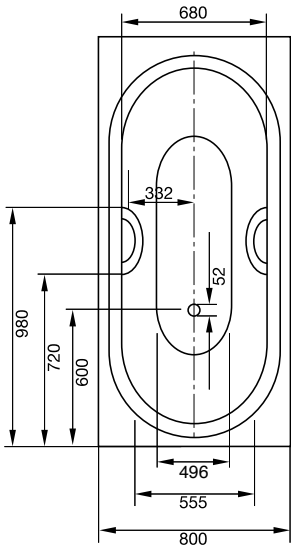

Vaioduo Rectangular.
model 950
 1800 x 800 x 430

Classic lines and beautifully finished, this twin person bath is the perfect solution for any bathroom.

Vaioduo Oval.
model 951
 1800 x 800 x 430

A timeless design that can be installed inset or freestanding, this is the perfect bathroom centrepiece.

Vaiostar.
model 961
1700 x 800 x 430

A unique and versatile design, perfect for when it comes to showering or bathing for two. Ergonomically placed handles make it easy to step out.

Vaioset.
model 954
1700 x 750 x 430
model 956
1600 x 700 x 430

This popular double-ended bath incorporates a clever design that maximises the flat standing area for showering.

Oval Surround.
model 02-820
for
Vaoi Duo Oval
model 01-951
1800 x 800 x 430

Rectangle Surround.
model 02-800VA
for
Vaoi Duo
model 01-950
1800 x 800 x 430