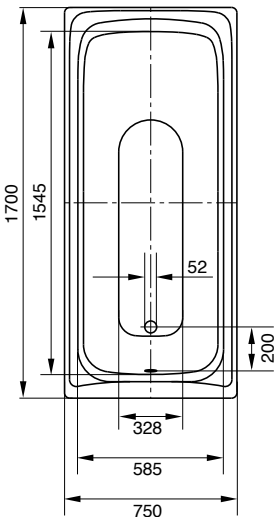

Sanilux.
model 342/343
 1700 x 750 x 430

Designed for total comfort and relaxation, the Sanilux features a gentle rounded curve to perfectly support the neck.

Vaio.
model 960
 1700 x 800 x 430

This classically proportioned bath features a distinctive contoured interior that brings a touch of charm to the bathroom.

Vaioduo Rectangular.
model 950
 1800 x 800 x 430

Classic lines and beautifully finished, this twin person bath is the perfect solution for any bathroom.

Vaioduo Oval.
model 951
 1800 x 800 x 430

A timeless design that can be installed inset or freestanding, this is the perfect bathroom centrepiece.