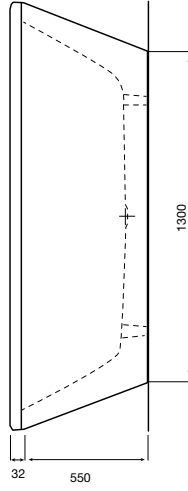

Vaioduo Rectangular.
model 950
 1800 x 800 x 430

Classic lines and beautifully finished, this twin person bath is the perfect solution for any bathroom.

Vaioduo Oval.
model 951
 1800 x 800 x 430

A timeless design that can be installed inset or freestanding, this is the perfect bathroom centrepiece.

Vaiostar.
model 961
1700 x 800 x 430

A unique and versatile design, perfect for when it comes to showering or bathing for two. Ergonomically placed handles make it easy to step out.

Vaioset.
model 954
1700 x 750 x 430
model 956
1600 x 700 x 430

This popular double-ended bath incorporates a clever design that maximises the flat standing area for showering.

Oval Surround.
model 02-820
for
Vaoi Duo Oval
model 01-951
1800 x 800 x 430

Rectangle Surround.
model 02-800VA
for
Vaoi Duo
model 01-950
1800 x 800 x 430