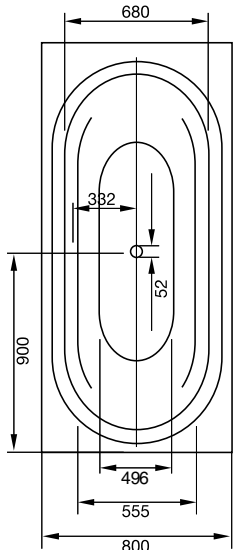

Sanilux.
model 342/343
 1700 x 750 x 430

Designed for total comfort and relaxation, the Sanilux features a gentle rounded curve to perfectly support the neck.

Vaio.
model 960
 1700 x 800 x 430

This classically proportioned bath features a distinctive contoured interior that brings a touch of charm to the bathroom.

Vaioduo Rectangular.
model 950
 1800 x 800 x 430

Classic lines and beautifully finished, this twin person bath is the perfect solution for any bathroom.

Vaioduo Oval.
model 951
 1800 x 800 x 430

A timeless design that can be installed inset or freestanding, this is the perfect bathroom centrepiece.