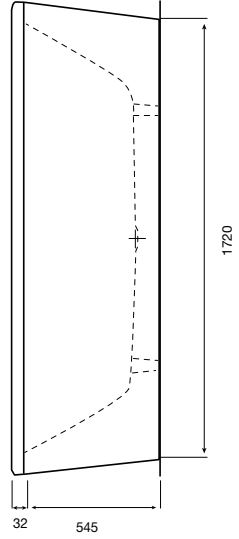

Vaioduo Rectangular.
model 950
 1800 x 800 x 430

Classic lines and beautifully finished, this twin person bath is the perfect solution for any bathroom.

Vaioduo Oval.
model 951
 1800 x 800 x 430

A timeless design that can be installed inset or freestanding, this is the perfect bathroom centrepiece.

Vaiostar.
model 961
1700 x 800 x 430

A unique and versatile design, perfect for when it comes to showering or bathing for two. Ergonomically placed handles make it easy to step out.

Vaioset.
model 954
1700 x 750 x 430
model 956
1600 x 700 x 430

This popular double-ended bath incorporates a clever design that maximises the flat standing area for showering.

Oval Surround.
model 02-820
for
Vaoi Duo Oval
model 01-951
1800 x 800 x 430

Rectangle Surround.
model 02-800VA
for
Vaoi Duo
model 01-950
1800 x 800 x 430