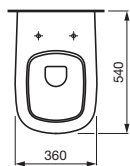

ILBAGNOALESSI One BTW Pan
S Trap: 95-115mm, P Trap: 185mm

ILBAGNOALESSI One Freestanding Bath

PALOMBA COLLECTION

PALOMBA COLLECTION Counter Basin 900

PALOMBA COLLECTION Counter Basin 510

PALOMBA COLLECTION Counter Basin 850

PALOMBA COLLECTION Counter Basin 1200

PALOMBA COLLECTION Drop-In Basin 850

PALOMBA COLLECTION Wall Basin 1000

PALOMBA COLLECTION Wall Hung Pan
P Trap: 255mm

PALOMBA COLLECTION BTW Pan
S Trap: 100-115mm, P Trap: 185mm

PALOMBA COLLECTION CC BTW Toilet
S Trap: 110-210mm, P Trap: 185mm, Back Inlet

PALOMBA COLLECTION Inset Bath

PALOMBA COLLECTION Freestanding Bath

mimo

mimo Double Wall Basin

mimo Wall / Counter Basin 600

mimo Wall Basin 450