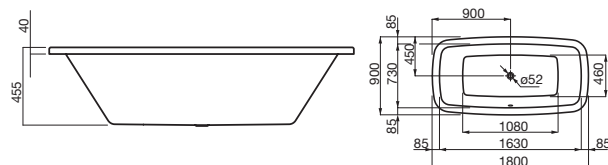

PALOMBA COLLECTION Inset Bath