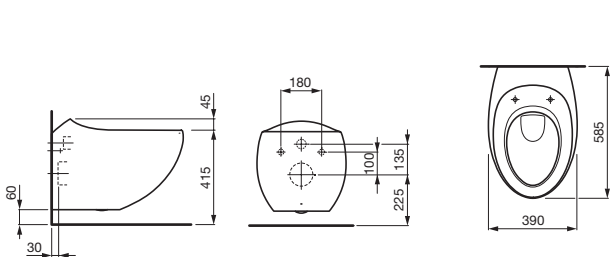

ILBAGNOALESSI One Wall Basin 1600

ILBAGNOALESSI One Wall Pedestal Basin 520

ILBAGNOALESSI One Wall Basin 520

ILBAGNOALESSI One Drop-in Basin

ILBAGNOALESSI One Wall Hung Pan
P Trap: 225mm

ILBAGNOALESSI One CC BTW Toilet
S Trap: 155-245mm, P Trap: 185mm, Back Inlet