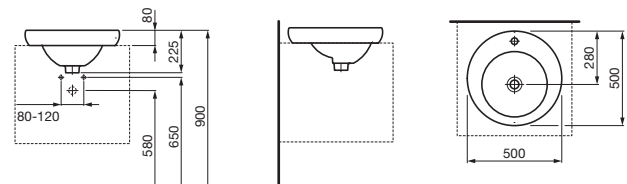

ILBAGNOALESSI One Drop-in Basin