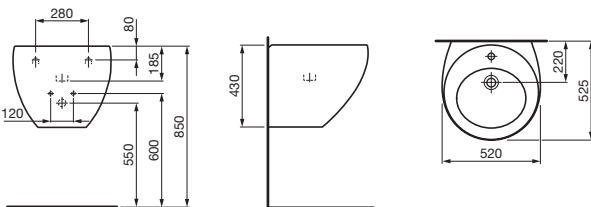

ILBAGNOALESSI One Wall Basin 520