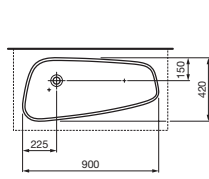

ILBAGNOALESSI One Wall Basin 1600

ILBAGNOALESSI One Wall Pedestal Basin 520

ILBAGNOALESSI One Wall Basin 520

ILBAGNOALESSI One Drop-in Basin

ILBAGNOALESSI One Wall Hung Pan
P Trap: 225mm

ILBAGNOALESSI One CC BTW Toilet
S Trap: 155-245mm, P Trap: 185mm, Back Inlet

ILBAGNOALESSI One BTW Pan
S Trap: 95-115mm, P Trap: 185mm

ILBAGNOALESSI One Freestanding Bath

PALOMBA COLLECTION

PALOMBA COLLECTION Counter Basin 900

PALOMBA COLLECTION Counter Basin 510

PALOMBA COLLECTION Counter Basin 850