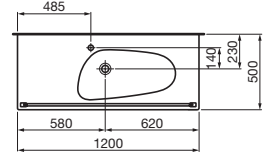

PALOMBA COLLECTION Counter Basin 1200