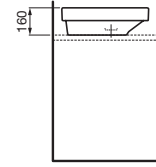

ILBAGNOALESSI One Wall Basin 1600

ILBAGNOALESSI One Wall Pedestal Basin 520

ILBAGNOALESSI One Wall Basin 520

ILBAGNOALESSI One Drop-in Basin

ILBAGNOALESSI One Wall Hung Pan
P Trap: 225mm

ILBAGNOALESSI One CC BTW Toilet
S Trap: 155-245mm, P Trap: 185mm, Back Inlet

ILBAGNOALESSI One BTW Pan
S Trap: 95-115mm, P Trap: 185mm

ILBAGNOALESSI One Freestanding Bath

PALOMBA COLLECTION

PALOMBA COLLECTION Counter Basin 900

PALOMBA COLLECTION Counter Basin 510

PALOMBA COLLECTION Counter Basin 850