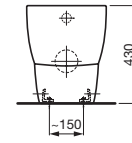

PALOMBA COLLECTION Counter Basin 1200

PALOMBA COLLECTION Drop-In Basin 850

PALOMBA COLLECTION Wall Basin 1000

PALOMBA COLLECTION Wall Hung Pan
P Trap: 255mm

PALOMBA COLLECTION BTW Pan
S Trap: 100-115mm, P Trap: 185mm

PALOMBA COLLECTION CC BTW Toilet
S Trap: 110-210mm, P Trap: 185mm, Back Inlet

PALOMBA COLLECTION Inset Bath

PALOMBA COLLECTION Freestanding Bath

mimo

mimo Double Wall Basin

mimo Wall / Counter Basin 600

mimo Wall Basin 450

mimo Wall Hung Pan
P Trap: 255mm

mimo CC BTW Toilet
S Trap: 110-210mm, P Trap: 185mm, Back Inlet

mimo BTW Pan
S Trap: 95mm, P Trap: 185mm

mimo Towel Holder

mimo Shelf 450

mimo Shelf 650

LAUFEN pro A

LAUFEN pro A Wall Basin 360