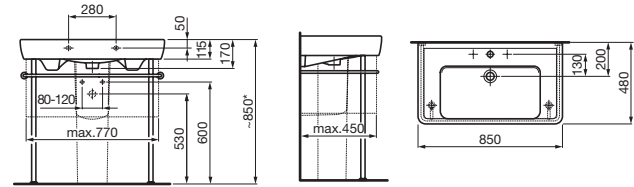

LAUFEN pro A Wall Basin 850 with frame