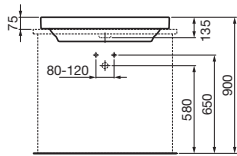

PALOMBA COLLECTION Drop-In Basin 850