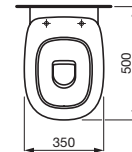

PALOMBA COLLECTION CC BTW Toilet
S Trap: 110-210mm, P Trap: 185mm, Back Inlet

PALOMBA COLLECTION Inset Bath

PALOMBA COLLECTION Freestanding Bath

mimo

mimo Double Wall Basin

mimo Wall / Counter Basin 600

mimo Wall Basin 450

mimo Wall Hung Pan
P Trap: 255mm

mimo CC BTW Toilet
S Trap: 110-210mm, P Trap: 185mm, Back Inlet

mimo BTW Pan
S Trap: 95mm, P Trap: 185mm

mimo Towel Holder

mimo Shelf 450

mimo Shelf 650

LAUFEN pro A

LAUFEN pro A Wall Basin 360