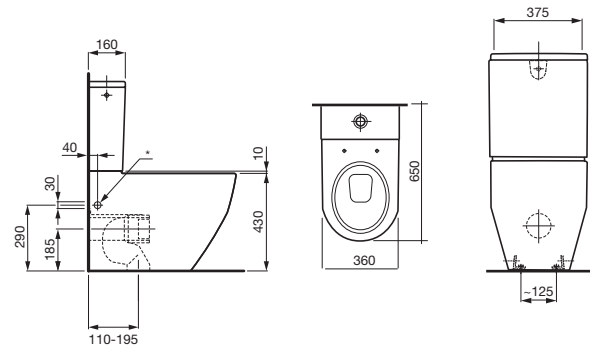

LAUFEN pro A Chrome Frame for 1050 Wall Basin

LAUFEN pro A Wall Hung Pan P Trap: 255mm

LAUFEN pro A BTW Pan S Trap: 85-95mm, P Trap: 185mm

LAUFEN pro A CC BTW Pan Back Inlet S Trap: 110-195mm, P Trap: 185mm

LAUFEN pro A CC BTW Pan Bottom Inlet S Trap: 110-195mm, P Trap: 185mm

Bathroom Happiness™

Visit any one of our 300 showrooms around Australia for all the latest products, concepts and inspiration to make your bathroom whatever you want it to be. And for the ultimate bathroom experience, go to one of our bathroom life™ stores where you will find the biggest range of leading Australian and international brands.