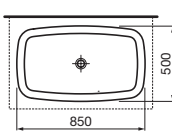

PALOMBA COLLECTION Wall Basin 1000