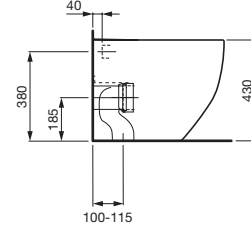

PALOMBA COLLECTION Counter Basin 1200

PALOMBA COLLECTION Drop-In Basin 850

PALOMBA COLLECTION Wall Basin 1000

PALOMBA COLLECTION Wall Hung Pan
P Trap: 255mm

PALOMBA COLLECTION BTW Pan
S Trap: 100-115mm, P Trap: 185mm