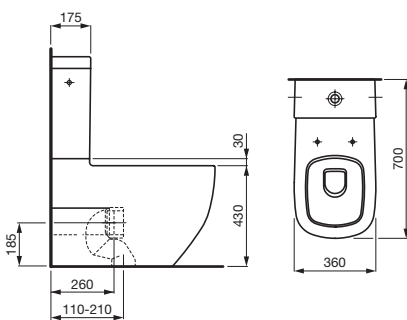

PALOMBA COLLECTION Counter Basin 1200

PALOMBA COLLECTION Drop-In Basin 850

PALOMBA COLLECTION Wall Basin 1000

PALOMBA COLLECTION Wall Hung Pan
P Trap: 255mm

PALOMBA COLLECTION BTW Pan
S Trap: 100-115mm, P Trap: 185mm

PALOMBA COLLECTION CC BTW Toilet
S Trap: 110-210mm, P Trap: 185mm, Back Inlet

PALOMBA COLLECTION Inset Bath

PALOMBA COLLECTION Freestanding Bath

mimo

mimo Double Wall Basin

mimo Wall / Counter Basin 600

mimo Wall Basin 450