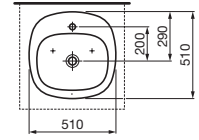

ILBAGNOALESSI One Wall Basin 1600

ILBAGNOALESSI One Wall Pedestal Basin 520

ILBAGNOALESSI One Wall Basin 520

ILBAGNOALESSI One Drop-in Basin

ILBAGNOALESSI One Wall Hung Pan
P Trap: 225mm

ILBAGNOALESSI One CC BTW Toilet
S Trap: 155-245mm, P Trap: 185mm, Back Inlet

ILBAGNOALESSI One BTW Pan
S Trap: 95-115mm, P Trap: 185mm

ILBAGNOALESSI One Freestanding Bath

PALOMBA COLLECTION

PALOMBA COLLECTION Counter Basin 900

PALOMBA COLLECTION Counter Basin 510

PALOMBA COLLECTION Counter Basin 850