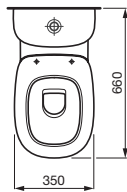

PALOMBA COLLECTION Counter Basin 1200

PALOMBA COLLECTION Drop-In Basin 850

PALOMBA COLLECTION Wall Basin 1000

PALOMBA COLLECTION Wall Hung Pan
P Trap: 255mm

PALOMBA COLLECTION BTW Pan
S Trap: 100-115mm, P Trap: 185mm

PALOMBA COLLECTION CC BTW Toilet
S Trap: 110-210mm, P Trap: 185mm, Back Inlet

PALOMBA COLLECTION Inset Bath

PALOMBA COLLECTION Freestanding Bath

mimo

mimo Double Wall Basin

mimo Wall / Counter Basin 600

mimo Wall Basin 450

mimo Wall Hung Pan
P Trap: 255mm

mimo CC BTW Toilet
S Trap: 110-210mm, P Trap: 185mm, Back Inlet

mimo BTW Pan
S Trap: 95mm, P Trap: 185mm

mimo Towel Holder

mimo Shelf 450

mimo Shelf 650

LAUFEN pro A

LAUFEN pro A Wall Basin 360