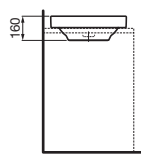

PALOMBA COLLECTION Drop-In Basin 850