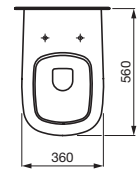

ILBAGNOALESSI One BTW Pan
S Trap: 95-115mm, P Trap: 185mm

ILBAGNOALESSI One Freestanding Bath

PALOMBA COLLECTION

PALOMBA COLLECTION Counter Basin 900

PALOMBA COLLECTION Counter Basin 510

PALOMBA COLLECTION Counter Basin 850

PALOMBA COLLECTION Counter Basin 1200

PALOMBA COLLECTION Drop-In Basin 850

PALOMBA COLLECTION Wall Basin 1000

PALOMBA COLLECTION Wall Hung Pan
P Trap: 255mm

PALOMBA COLLECTION BTW Pan
S Trap: 100-115mm, P Trap: 185mm

PALOMBA COLLECTION CC BTW Toilet
S Trap: 110-210mm, P Trap: 185mm, Back Inlet

PALOMBA COLLECTION Inset Bath

PALOMBA COLLECTION Freestanding Bath

mimo

mimo Double Wall Basin

mimo Wall / Counter Basin 600

mimo Wall Basin 450