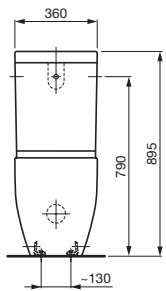

ILBAGNOALESSI One BTW Pan
S Trap: 95-115mm, P Trap: 185mm

ILBAGNOALESSI One Freestanding Bath

PALOMBA COLLECTION

PALOMBA COLLECTION Counter Basin 900

PALOMBA COLLECTION Counter Basin 510

PALOMBA COLLECTION Counter Basin 850

PALOMBA COLLECTION Counter Basin 1200

PALOMBA COLLECTION Drop-In Basin 850

PALOMBA COLLECTION Wall Basin 1000

PALOMBA COLLECTION Wall Hung Pan
P Trap: 255mm

PALOMBA COLLECTION BTW Pan
S Trap: 100-115mm, P Trap: 185mm

PALOMBA COLLECTION CC BTW Toilet
S Trap: 110-210mm, P Trap: 185mm, Back Inlet

PALOMBA COLLECTION Inset Bath

PALOMBA COLLECTION Freestanding Bath

mimo

mimo Double Wall Basin

mimo Wall / Counter Basin 600

mimo Wall Basin 450

mimo Wall Hung Pan
P Trap: 255mm

mimo CC BTW Toilet
S Trap: 110-210mm, P Trap: 185mm, Back Inlet

mimo BTW Pan
S Trap: 95mm, P Trap: 185mm

mimo Towel Holder

mimo Shelf 450

mimo Shelf 650

LAUFEN pro A

LAUFEN pro A Wall Basin 360