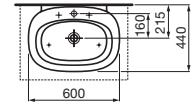

PALOMBA COLLECTION CC BTW Toilet
S Trap: 110-210mm, P Trap: 185mm, Back Inlet

PALOMBA COLLECTION Inset Bath

PALOMBA COLLECTION Freestanding Bath

mimo

mimo Double Wall Basin

mimo Wall / Counter Basin 600

mimo Wall Basin 450

mimo Wall Hung Pan
P Trap: 255mm

mimo CC BTW Toilet
S Trap: 110-210mm, P Trap: 185mm, Back Inlet

mimo BTW Pan
S Trap: 95mm, P Trap: 185mm

mimo Towel Holder

mimo Shelf 450

mimo Shelf 650

LAUFEN pro A

LAUFEN pro A Wall Basin 360