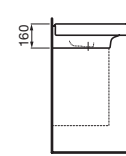

PALOMBA COLLECTION Wall Basin 1000