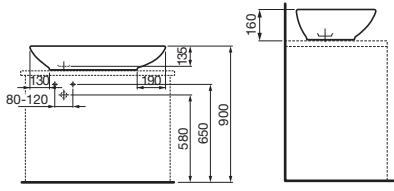

PALOMBA COLLECTION

PALOMBA COLLECTION Counter Basin 900