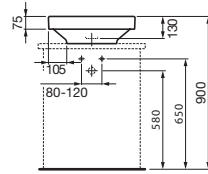

ILBAGNOALESSI One Wall Basin 1600

ILBAGNOALESSI One Wall Pedestal Basin 520

ILBAGNOALESSI One Wall Basin 520

ILBAGNOALESSI One Drop-in Basin

ILBAGNOALESSI One Wall Hung Pan
P Trap: 225mm

ILBAGNOALESSI One CC BTW Toilet
S Trap: 155-245mm, P Trap: 185mm, Back Inlet

ILBAGNOALESSI One BTW Pan
S Trap: 95-115mm, P Trap: 185mm

ILBAGNOALESSI One Freestanding Bath

PALOMBA COLLECTION

PALOMBA COLLECTION Counter Basin 900

PALOMBA COLLECTION Counter Basin 510

PALOMBA COLLECTION Counter Basin 850