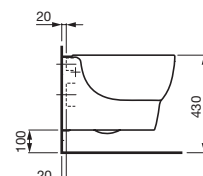

PALOMBA COLLECTION CC BTW Toilet
S Trap: 110-210mm, P Trap: 185mm, Back Inlet

PALOMBA COLLECTION Inset Bath

PALOMBA COLLECTION Freestanding Bath

mimo

mimo Double Wall Basin

mimo Wall / Counter Basin 600

mimo Wall Basin 450

mimo Wall Hung Pan
P Trap: 255mm

mimo CC BTW Toilet
S Trap: 110-210mm, P Trap: 185mm, Back Inlet

mimo BTW Pan
S Trap: 95mm, P Trap: 185mm

mimo Towel Holder

mimo Shelf 450

mimo Shelf 650

LAUFEN pro A

LAUFEN pro A Wall Basin 360