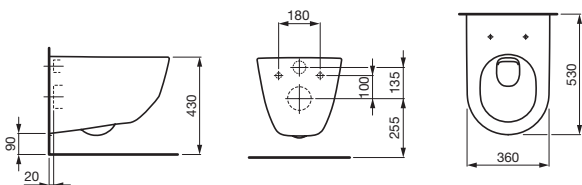

LAUFEN pro A Wall Hung Pan P Trap: 255mm