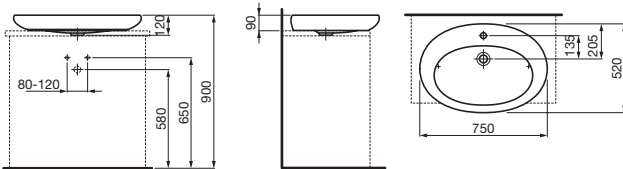

Bidet not available in Australia.

ILBAGNOALESSI One

ILBAGNOALESSI One Counter Basin 450

ILBAGNOALESSI One Freestanding 530 Basin

ILBAGNOALESSI One Counter Basin 750

ILBAGNOALESSI One Semi Recessed Basin 750