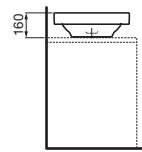

ILBAGNOALESSI One Wall Basin 1600

ILBAGNOALESSI One Wall Pedestal Basin 520

ILBAGNOALESSI One Wall Basin 520

ILBAGNOALESSI One Drop-in Basin

ILBAGNOALESSI One Wall Hung Pan
P Trap: 225mm

ILBAGNOALESSI One CC BTW Toilet
S Trap: 155-245mm, P Trap: 185mm, Back Inlet

ILBAGNOALESSI One BTW Pan
S Trap: 95-115mm, P Trap: 185mm

ILBAGNOALESSI One Freestanding Bath

PALOMBA COLLECTION

PALOMBA COLLECTION Counter Basin 900

PALOMBA COLLECTION Counter Basin 510

PALOMBA COLLECTION Counter Basin 850