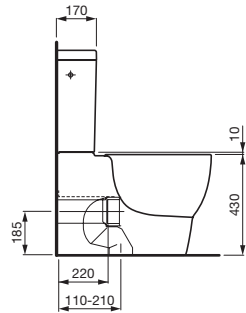

PALOMBA COLLECTION Counter Basin 1200

PALOMBA COLLECTION Drop-In Basin 850

PALOMBA COLLECTION Wall Basin 1000

PALOMBA COLLECTION Wall Hung Pan
P Trap: 255mm

PALOMBA COLLECTION BTW Pan
S Trap: 100-115mm, P Trap: 185mm

PALOMBA COLLECTION CC BTW Toilet
S Trap: 110-210mm, P Trap: 185mm, Back Inlet

PALOMBA COLLECTION Inset Bath

PALOMBA COLLECTION Freestanding Bath

mimo

mimo Double Wall Basin

mimo Wall / Counter Basin 600

mimo Wall Basin 450

mimo Wall Hung Pan
P Trap: 255mm

mimo CC BTW Toilet
S Trap: 110-210mm, P Trap: 185mm, Back Inlet

mimo BTW Pan
S Trap: 95mm, P Trap: 185mm

mimo Towel Holder

mimo Shelf 450

mimo Shelf 650

LAUFEN pro A

LAUFEN pro A Wall Basin 360