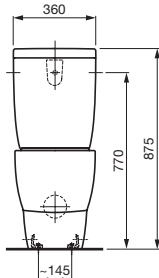

PALOMBA COLLECTION Counter Basin 1200

PALOMBA COLLECTION Drop-In Basin 850

PALOMBA COLLECTION Wall Basin 1000

PALOMBA COLLECTION Wall Hung Pan
P Trap: 255mm

PALOMBA COLLECTION BTW Pan
S Trap: 100-115mm, P Trap: 185mm

PALOMBA COLLECTION CC BTW Toilet
S Trap: 110-210mm, P Trap: 185mm, Back Inlet

PALOMBA COLLECTION Inset Bath

PALOMBA COLLECTION Freestanding Bath

mimo

mimo Double Wall Basin

mimo Wall / Counter Basin 600

mimo Wall Basin 450

mimo Wall Hung Pan
P Trap: 255mm

mimo CC BTW Toilet
S Trap: 110-210mm, P Trap: 185mm, Back Inlet

mimo BTW Pan
S Trap: 95mm, P Trap: 185mm

mimo Towel Holder

mimo Shelf 450

mimo Shelf 650

LAUFEN pro A

LAUFEN pro A Wall Basin 360