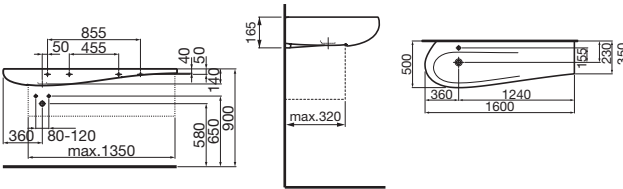

Bidet not available in Australia.

ILBAGNOALESSI One

ILBAGNOALESSI One Counter Basin 450

ILBAGNOALESSI One Freestanding 530 Basin

ILBAGNOALESSI One Counter Basin 750

ILBAGNOALESSI One Semi Recessed Basin 750