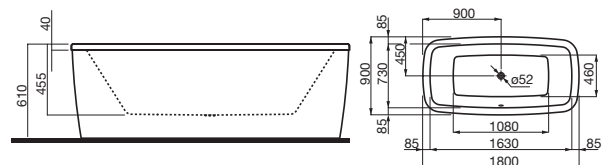

PALOMBA COLLECTION Freestanding Bath