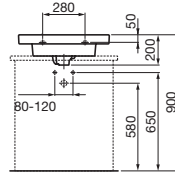

PALOMBA COLLECTION CC BTW Toilet
S Trap: 110-210mm, P Trap: 185mm, Back Inlet

PALOMBA COLLECTION Inset Bath

PALOMBA COLLECTION Freestanding Bath

mimo

mimo Double Wall Basin

mimo Wall / Counter Basin 600

mimo Wall Basin 450

mimo Wall Hung Pan
P Trap: 255mm

mimo CC BTW Toilet
S Trap: 110-210mm, P Trap: 185mm, Back Inlet

mimo BTW Pan
S Trap: 95mm, P Trap: 185mm

mimo Towel Holder

mimo Shelf 450

mimo Shelf 650

LAUFEN pro A

LAUFEN pro A Wall Basin 360