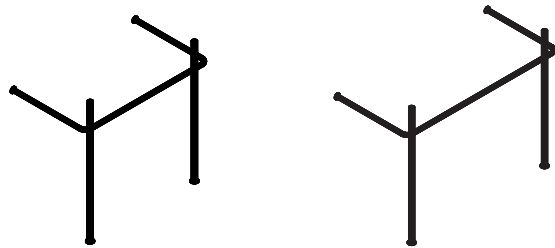

LAUFEN pro A Wall Basin 550

LAUFEN pro A Wall Basin 850

LAUFEN pro A Wall Basin 850 with frame

LAUFEN pro A Wall Basin 1050

LAUFEN pro A Wall Basin 1050 with frame

LAUFEN pro A Semi Recessed Basin 560

LAUFEN pro A Chrome Frame for 850 Wall Basin