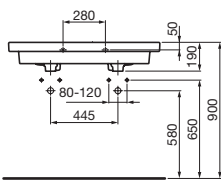

PALOMBA COLLECTION CC BTW Toilet
S Trap: 110-210mm, P Trap: 185mm, Back Inlet

PALOMBA COLLECTION Inset Bath

PALOMBA COLLECTION Freestanding Bath

mimo

mimo Double Wall Basin

mimo Wall / Counter Basin 600

mimo Wall Basin 450

mimo Wall Hung Pan
P Trap: 255mm

mimo CC BTW Toilet
S Trap: 110-210mm, P Trap: 185mm, Back Inlet

mimo BTW Pan
S Trap: 95mm, P Trap: 185mm

mimo Towel Holder

mimo Shelf 450

mimo Shelf 650

LAUFEN pro A

LAUFEN pro A Wall Basin 360