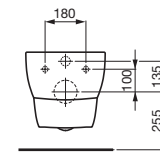

PALOMBA COLLECTION Counter Basin 1200

PALOMBA COLLECTION Drop-In Basin 850

PALOMBA COLLECTION Wall Basin 1000

PALOMBA COLLECTION Wall Hung Pan
P Trap: 255mm

PALOMBA COLLECTION BTW Pan
S Trap: 100-115mm, P Trap: 185mm

PALOMBA COLLECTION CC BTW Toilet
S Trap: 110-210mm, P Trap: 185mm, Back Inlet

PALOMBA COLLECTION Inset Bath

PALOMBA COLLECTION Freestanding Bath

mimo

mimo Double Wall Basin

mimo Wall / Counter Basin 600

mimo Wall Basin 450

mimo Wall Hung Pan
P Trap: 255mm

mimo CC BTW Toilet
S Trap: 110-210mm, P Trap: 185mm, Back Inlet

mimo BTW Pan
S Trap: 95mm, P Trap: 185mm

mimo Towel Holder

mimo Shelf 450

mimo Shelf 650

LAUFEN pro A

LAUFEN pro A Wall Basin 360