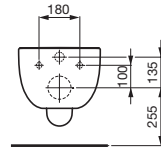

ILBAGNOALESSI One BTW Pan
S Trap: 95-115mm, P Trap: 185mm

ILBAGNOALESSI One Freestanding Bath

PALOMBA COLLECTION

PALOMBA COLLECTION Counter Basin 900

PALOMBA COLLECTION Counter Basin 510

PALOMBA COLLECTION Counter Basin 850

PALOMBA COLLECTION Counter Basin 1200

PALOMBA COLLECTION Drop-In Basin 850

PALOMBA COLLECTION Wall Basin 1000

PALOMBA COLLECTION Wall Hung Pan
P Trap: 255mm

PALOMBA COLLECTION BTW Pan
S Trap: 100-115mm, P Trap: 185mm

PALOMBA COLLECTION CC BTW Toilet
S Trap: 110-210mm, P Trap: 185mm, Back Inlet

PALOMBA COLLECTION Inset Bath

PALOMBA COLLECTION Freestanding Bath

mimo

mimo Double Wall Basin

mimo Wall / Counter Basin 600

mimo Wall Basin 450