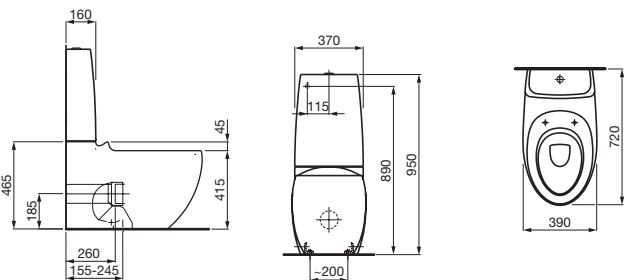

ILBAGNOALESSI One Wall Basin 1600

ILBAGNOALESSI One Wall Pedestal Basin 520

ILBAGNOALESSI One Wall Basin 520

ILBAGNOALESSI One Drop-in Basin

ILBAGNOALESSI One Wall Hung Pan
P Trap: 225mm

ILBAGNOALESSI One CC BTW Toilet
S Trap: 155-245mm, P Trap: 185mm, Back Inlet