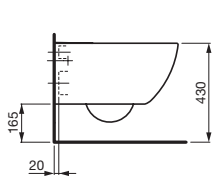

PALOMBA COLLECTION Wall Hung Pan
P Trap: 255mm