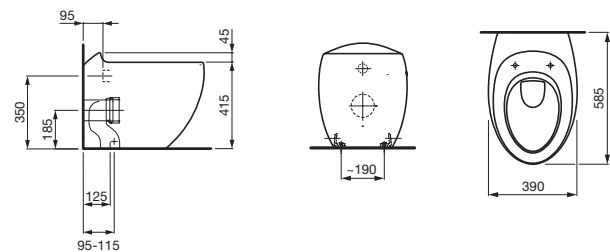

ILBAGNOALESSI One Wall Basin 1600

ILBAGNOALESSI One Wall Pedestal Basin 520

ILBAGNOALESSI One Wall Basin 520

ILBAGNOALESSI One Drop-in Basin

ILBAGNOALESSI One Wall Hung Pan
P Trap: 225mm

ILBAGNOALESSI One CC BTW Toilet
S Trap: 155-245mm, P Trap: 185mm, Back Inlet