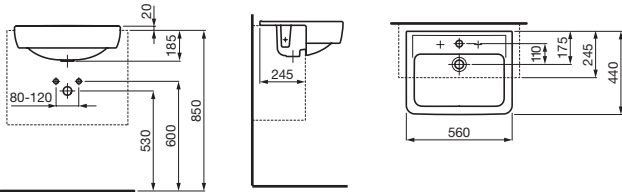

LAUFEN pro A Wall Basin 550

LAUFEN pro A Wall Basin 850

LAUFEN pro A Wall Basin 850 with frame

LAUFEN pro A Wall Basin 1050

LAUFEN pro A Wall Basin 1050 with frame

LAUFEN pro A Semi Recessed Basin 560

LAUFEN pro A Chrome Frame for 850 Wall Basin