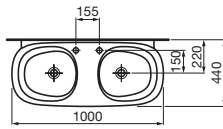

PALOMBA COLLECTION CC BTW Toilet
S Trap: 110-210mm, P Trap: 185mm, Back Inlet

PALOMBA COLLECTION Inset Bath

PALOMBA COLLECTION Freestanding Bath

mimo

mimo Double Wall Basin

mimo Wall / Counter Basin 600

mimo Wall Basin 450

mimo Wall Hung Pan
P Trap: 255mm

mimo CC BTW Toilet
S Trap: 110-210mm, P Trap: 185mm, Back Inlet

mimo BTW Pan
S Trap: 95mm, P Trap: 185mm

mimo Towel Holder

mimo Shelf 450

mimo Shelf 650

LAUFEN pro A

LAUFEN pro A Wall Basin 360