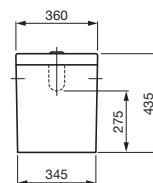

PALOMBA COLLECTION Inset Bath