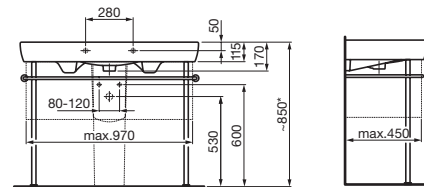

LAUFEN pro A Wall Basin 550

LAUFEN pro A Wall Basin 850

LAUFEN pro A Wall Basin 850 with frame

LAUFEN pro A Wall Basin 1050

LAUFEN pro A Wall Basin 1050 with frame

LAUFEN pro A Semi Recessed Basin 560

LAUFEN pro A Chrome Frame for 850 Wall Basin