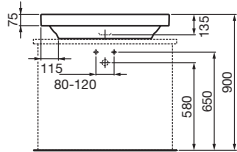

ILBAGNOALESSI One BTW Pan
S Trap: 95-115mm, P Trap: 185mm

ILBAGNOALESSI One Freestanding Bath

PALOMBA COLLECTION

PALOMBA COLLECTION Counter Basin 900

PALOMBA COLLECTION Counter Basin 510

PALOMBA COLLECTION Counter Basin 850