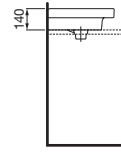

PALOMBA COLLECTION CC BTW Toilet
S Trap: 110-210mm, P Trap: 185mm, Back Inlet

PALOMBA COLLECTION Inset Bath

PALOMBA COLLECTION Freestanding Bath

mimo

mimo Double Wall Basin

mimo Wall / Counter Basin 600

mimo Wall Basin 450

mimo Wall Hung Pan
P Trap: 255mm

mimo CC BTW Toilet
S Trap: 110-210mm, P Trap: 185mm, Back Inlet

mimo BTW Pan
S Trap: 95mm, P Trap: 185mm

mimo Towel Holder

mimo Shelf 450

mimo Shelf 650

LAUFEN pro A

LAUFEN pro A Wall Basin 360