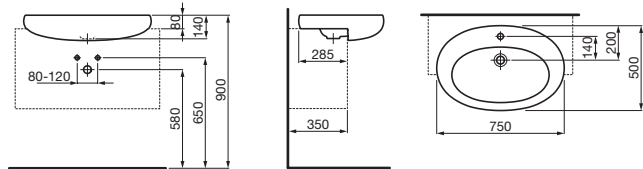

Bidet not available in Australia.

ILBAGNOALESSI One

ILBAGNOALESSI One Counter Basin 450

ILBAGNOALESSI One Freestanding 530 Basin

ILBAGNOALESSI One Counter Basin 750

ILBAGNOALESSI One Semi Recessed Basin 750