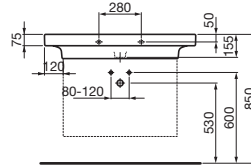

PALOMBA COLLECTION Wall Basin 1000