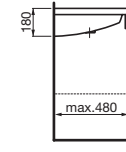

PALOMBA COLLECTION Counter Basin 1200