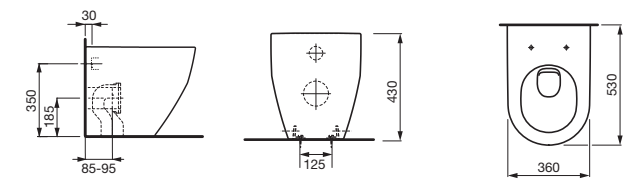

LAUFEN pro A BTW Pan S Trap: 85-95mm, P Trap: 185mm