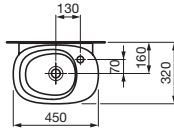

PALOMBA COLLECTION CC BTW Toilet
S Trap: 110-210mm, P Trap: 185mm, Back Inlet

PALOMBA COLLECTION Inset Bath

PALOMBA COLLECTION Freestanding Bath

mimo

mimo Double Wall Basin

mimo Wall / Counter Basin 600

mimo Wall Basin 450

mimo Wall Hung Pan
P Trap: 255mm

mimo CC BTW Toilet
S Trap: 110-210mm, P Trap: 185mm, Back Inlet

mimo BTW Pan
S Trap: 95mm, P Trap: 185mm

mimo Towel Holder

mimo Shelf 450

mimo Shelf 650

LAUFEN pro A

LAUFEN pro A Wall Basin 360