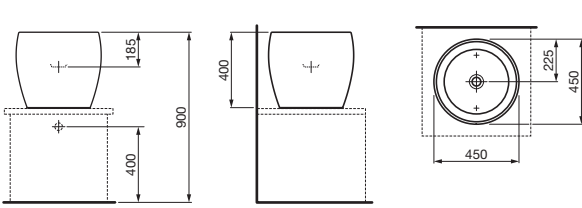

ILBAGNOALESSI One

ILBAGNOALESSI One Counter Basin 450