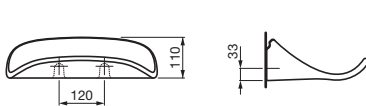

PALOMBA COLLECTION CC BTW Toilet
S Trap: 110-210mm, P Trap: 185mm, Back Inlet

PALOMBA COLLECTION Inset Bath

PALOMBA COLLECTION Freestanding Bath

mimo

mimo Double Wall Basin

mimo Wall / Counter Basin 600

mimo Wall Basin 450

mimo Wall Hung Pan
P Trap: 255mm

mimo CC BTW Toilet
S Trap: 110-210mm, P Trap: 185mm, Back Inlet

mimo BTW Pan
S Trap: 95mm, P Trap: 185mm

mimo Towel Holder

mimo Shelf 450

mimo Shelf 650

LAUFEN pro A

LAUFEN pro A Wall Basin 360