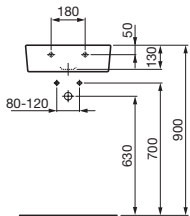

PALOMBA COLLECTION CC BTW Toilet
S Trap: 110-210mm, P Trap: 185mm, Back Inlet

PALOMBA COLLECTION Inset Bath

PALOMBA COLLECTION Freestanding Bath

mimo

mimo Double Wall Basin

mimo Wall / Counter Basin 600

mimo Wall Basin 450

mimo Wall Hung Pan
P Trap: 255mm

mimo CC BTW Toilet
S Trap: 110-210mm, P Trap: 185mm, Back Inlet

mimo BTW Pan
S Trap: 95mm, P Trap: 185mm

mimo Towel Holder

mimo Shelf 450

mimo Shelf 650

LAUFEN pro A

LAUFEN pro A Wall Basin 360