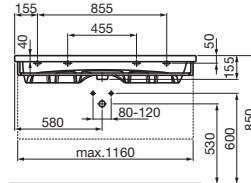

ILBAGNOALESSI One BTW Pan
S Trap: 95-115mm, P Trap: 185mm

ILBAGNOALESSI One Freestanding Bath

PALOMBA COLLECTION

PALOMBA COLLECTION Counter Basin 900

PALOMBA COLLECTION Counter Basin 510

PALOMBA COLLECTION Counter Basin 850