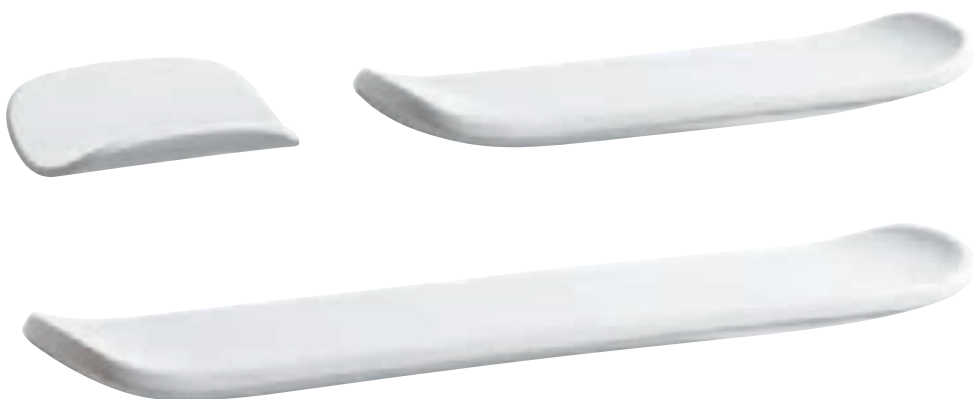

mimo

Towel holder 400

Also available in pink and black

Shelf 450

Also available in pink and black

Shelf 650

Also available in pink and black

Tapware not available in Australia.