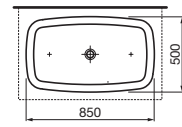

ILBAGNOALESSI One BTW Pan
S Trap: 95-115mm, P Trap: 185mm

ILBAGNOALESSI One Freestanding Bath

PALOMBA COLLECTION

PALOMBA COLLECTION Counter Basin 900

PALOMBA COLLECTION Counter Basin 510

PALOMBA COLLECTION Counter Basin 850