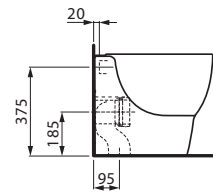

PALOMBA COLLECTION CC BTW Toilet
S Trap: 110-210mm, P Trap: 185mm, Back Inlet

PALOMBA COLLECTION Inset Bath

PALOMBA COLLECTION Freestanding Bath

mimo

mimo Double Wall Basin

mimo Wall / Counter Basin 600

mimo Wall Basin 450

mimo Wall Hung Pan
P Trap: 255mm

mimo CC BTW Toilet
S Trap: 110-210mm, P Trap: 185mm, Back Inlet

mimo BTW Pan
S Trap: 95mm, P Trap: 185mm

mimo Towel Holder

mimo Shelf 450

mimo Shelf 650

LAUFEN pro A

LAUFEN pro A Wall Basin 360