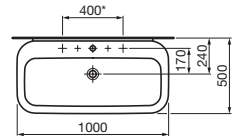

PALOMBA COLLECTION Wall Hung Pan
P Trap: 255mm