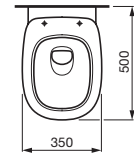

PALOMBA COLLECTION Counter Basin 1200

PALOMBA COLLECTION Drop-In Basin 850

PALOMBA COLLECTION Wall Basin 1000

PALOMBA COLLECTION Wall Hung Pan
P Trap: 255mm

PALOMBA COLLECTION BTW Pan
S Trap: 100-115mm, P Trap: 185mm

PALOMBA COLLECTION CC BTW Toilet
S Trap: 110-210mm, P Trap: 185mm, Back Inlet

PALOMBA COLLECTION Inset Bath

PALOMBA COLLECTION Freestanding Bath

mimo

mimo Double Wall Basin

mimo Wall / Counter Basin 600

mimo Wall Basin 450

mimo Wall Hung Pan
P Trap: 255mm

mimo CC BTW Toilet
S Trap: 110-210mm, P Trap: 185mm, Back Inlet

mimo BTW Pan
S Trap: 95mm, P Trap: 185mm

mimo Towel Holder

mimo Shelf 450

mimo Shelf 650

LAUFEN pro A

LAUFEN pro A Wall Basin 360