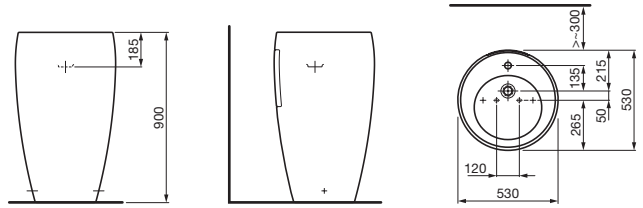

ILBAGNOALESSI One Freestanding 530 Basin