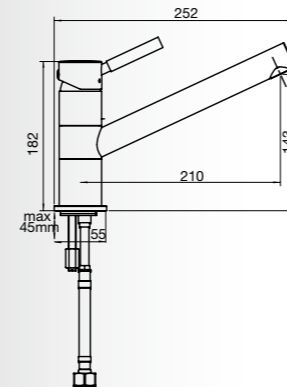

MIZU
TECHS

MIZU Round Sink 430mm

MIZU Round Sink 505mm

MIZU Round Sink 505mm 1 Taphole

MIZU Geometric Sink Single Bowl

MIZU Geometric Sink 1 1/3 Bowl

MIZU Geometric Sink 1 3/4 Bowl

MIZU DRIFT Gooseneck Sink Mixer
maximum bench thickness: 38mm

MIZU DRIFT Pullout Gooseneck Sink Mixer
maximum bench thickness: 38mm

MIZU DRIFT Square Gooseneck Sink Mixer
maximum bench thickness: 38mm

MIZU DRIFT Sink Mixer
maximum bench thickness: 38mm

MIZU 1700 Gooseneck Sink Mixer Small
maximum bench thickness: 51mm