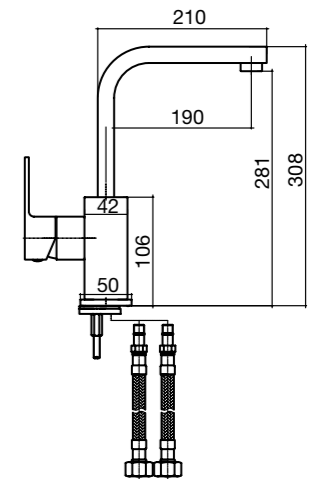

MIZU
TECHS

MIZU Round Sink 430mm

MIZU Round Sink 505mm

MIZU Round Sink 505mm 1 Taphole

MIZU Geometric Sink Single Bowl

MIZU Geometric Sink 1 1/3 Bowl

MIZU Geometric Sink 1 3/4 Bowl

MIZU DRIFT Gooseneck Sink Mixer
maximum bench thickness: 38mm

MIZU DRIFT Pullout Gooseneck Sink Mixer
maximum bench thickness: 38mm

MIZU DRIFT Square Gooseneck Sink Mixer
maximum bench thickness: 38mm

MIZU DRIFT Sink Mixer
maximum bench thickness: 38mm

MIZU 1700 Gooseneck Sink Mixer Small
maximum bench thickness: 51mm

MIZU 1700 Gooseneck Sink Mixer Large
maximum bench thickness: 51mm

Bathroom Happiness™

Visit any one of our 300 showrooms around Australia for all the latest products, concepts and inspiration to make your bathroom whatever you want it to be. And for the ultimate bathroom experience, go to one of our bathroom life™ stores where you will find the biggest range of leading Australian and international brands.