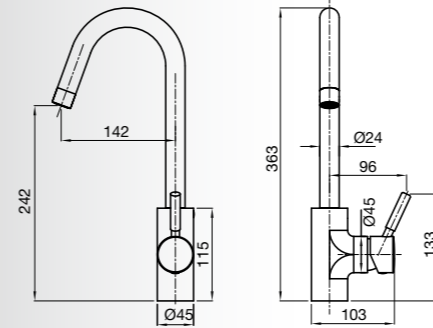

MIZU
TECHS

MIZU Round Sink 430mm

MIZU Round Sink 505mm

MIZU Round Sink 505mm 1 Taphole

MIZU Geometric Sink Single Bowl

MIZU Geometric Sink 1 1/3 Bowl

MIZU Geometric Sink 1 3/4 Bowl

MIZU DRIFT Gooseneck Sink Mixer
maximum bench thickness: 38mm

MIZU DRIFT Pullout Gooseneck Sink Mixer
maximum bench thickness: 38mm

MIZU DRIFT Square Gooseneck Sink Mixer
maximum bench thickness: 38mm

MIZU DRIFT Sink Mixer
maximum bench thickness: 38mm

MIZU 1700 Gooseneck Sink Mixer Small
maximum bench thickness: 51mm

MIZU 1700 Gooseneck Sink Mixer Large
maximum bench thickness: 51mm

Bathroom Happiness™

Visit any one of our 300 showrooms around Australia for all the latest products, concepts and inspiration to make your bathroom whatever you want it to be. And for the ultimate bathroom experience, go to one of our bathroom life™ stores where you will find the biggest range of leading Australian and international brands.