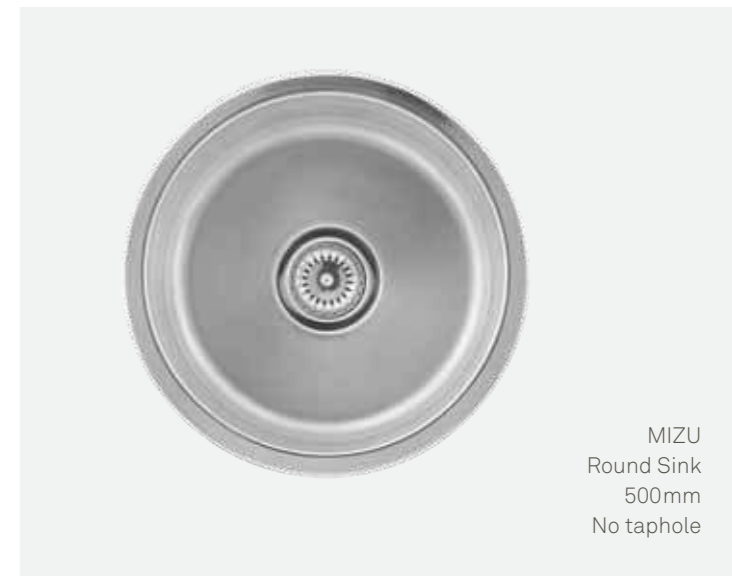

MIZU
Round Sink
430mm
No taphole

MIZU
Round Sink
500mm
1 taphole

MIZU
Wire Basket

MIZU
Chopping Board

MIZU
Round Sink
500mm
No taphole

Reece Product Quality Guarantee
Mizu sinks enjoy a 10 year product replacement warranty.
For full warranty details visit www.reece.com.au/warranties