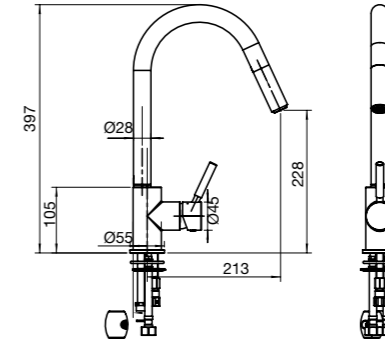

MIZU
TECHS

MIZU Round Sink 430mm

MIZU Round Sink 505mm

MIZU Round Sink 505mm 1 Taphole

MIZU Geometric Sink Single Bowl

MIZU Geometric Sink 1 1/3 Bowl

MIZU Geometric Sink 1 3/4 Bowl

MIZU DRIFT Gooseneck Sink Mixer
maximum bench thickness: 38mm

MIZU DRIFT Pullout Gooseneck Sink Mixer
maximum bench thickness: 38mm

MIZU DRIFT Square Gooseneck Sink Mixer
maximum bench thickness: 38mm

MIZU DRIFT Sink Mixer
maximum bench thickness: 38mm

MIZU 1700 Gooseneck Sink Mixer Small
maximum bench thickness: 51mm

MIZU 1700 Gooseneck Sink Mixer Large
maximum bench thickness: 51mm

Bathroom Happiness™

Visit any one of our 300 showrooms around Australia for all the latest products, concepts and inspiration to make your bathroom whatever you want it to be. And for the ultimate bathroom experience, go to one of our bathroom life™ stores where you will find the biggest range of leading Australian and international brands.