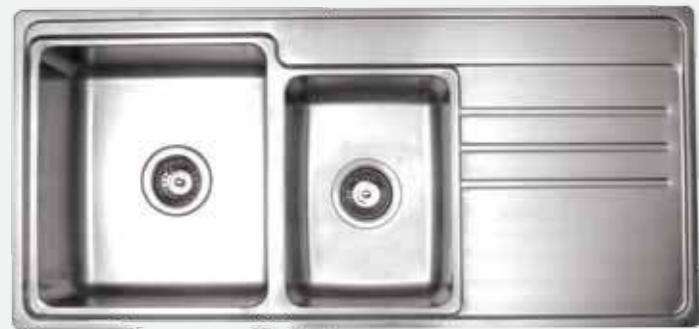

MIZU
Geometric Sink
1 3/4 bowl 1200mm

MIZU
Geometric Sink
Single bowl 850mm

MIZU
Chopping Board

MIZU
Colander

MIZU
Geometric Sink
1 1/3 bowl 1050mm

DRIFT
Gooseneck Sink Mixer
Chrome
WELS 4 star, 6.5L/min

DRIFT
Sink Mixer
Chrome
WELS 6 star, 4.5L/min
WELS 4 star, 6.5L/min

DRIFT
Gooseneck Pullout
Sink Mixer
Chrome
WELS 4 star, 6.5L/min

1700
Gooseneck Sink Mixer
Small
Chrome
WELS 4 star, 7.5L/min

DRIFT
Square Gooseneck
Sink Mixer
Chrome
WELS 4 star, 6.5L/min

1700
Gooseneck Sink Mixer
Large
Chrome
WELS 4 star, 7.5L/min