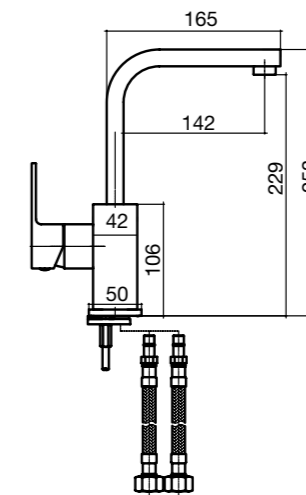

MIZU
TECHS

MIZU Round Sink 430mm

MIZU Round Sink 505mm

MIZU Round Sink 505mm 1 Taphole

MIZU Geometric Sink Single Bowl

MIZU Geometric Sink 1 1/3 Bowl

MIZU Geometric Sink 1 3/4 Bowl

MIZU DRIFT Gooseneck Sink Mixer
maximum bench thickness: 38mm

MIZU DRIFT Pullout Gooseneck Sink Mixer
maximum bench thickness: 38mm

MIZU DRIFT Square Gooseneck Sink Mixer
maximum bench thickness: 38mm

MIZU DRIFT Sink Mixer
maximum bench thickness: 38mm

MIZU 1700 Gooseneck Sink Mixer Small
maximum bench thickness: 51mm