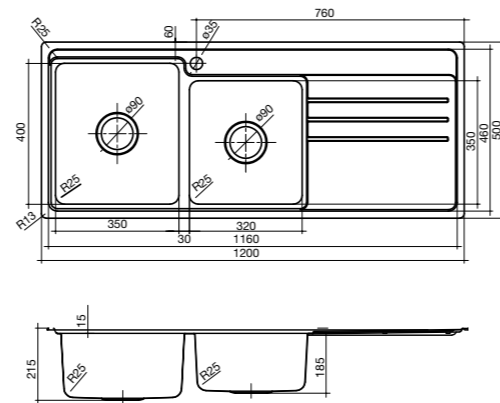

MIZU
TECHS

MIZU Round Sink 430mm

MIZU Round Sink 505mm

MIZU Round Sink 505mm 1 Taphole

MIZU Geometric Sink Single Bowl

MIZU Geometric Sink 1 1/3 Bowl

MIZU Geometric Sink 1 3/4 Bowl

MIZU DRIFT Gooseneck Sink Mixer
maximum bench thickness: 38mm

MIZU DRIFT Pullout Gooseneck Sink Mixer
maximum bench thickness: 38mm

MIZU DRIFT Square Gooseneck Sink Mixer
maximum bench thickness: 38mm

MIZU DRIFT Sink Mixer
maximum bench thickness: 38mm

MIZU 1700 Gooseneck Sink Mixer Small
maximum bench thickness: 51mm

MIZU 1700 Gooseneck Sink Mixer Large
maximum bench thickness: 51mm

Bathroom Happiness™

Visit any one of our 300 showrooms around Australia for all the latest products, concepts and inspiration to make your bathroom whatever you want it to be. And for the ultimate bathroom experience, go to one of our bathroom life™ stores where you will find the biggest range of leading Australian and international brands.