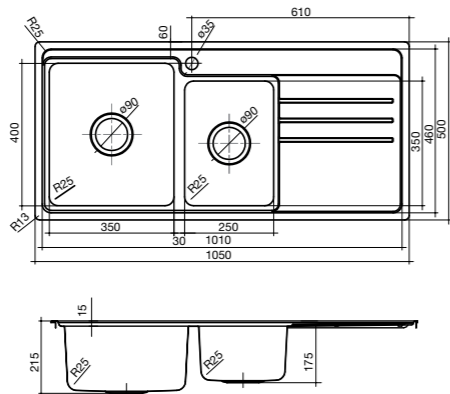

MIZU
TECHS

MIZU Round Sink 430mm

MIZU Round Sink 505mm

MIZU Round Sink 505mm 1 Taphole

MIZU Geometric Sink Single Bowl

MIZU Geometric Sink 1 1/3 Bowl

MIZU Geometric Sink 1 3/4 Bowl

MIZU DRIFT Gooseneck Sink Mixer
maximum bench thickness: 38mm

MIZU DRIFT Pullout Gooseneck Sink Mixer
maximum bench thickness: 38mm

MIZU DRIFT Square Gooseneck Sink Mixer
maximum bench thickness: 38mm

MIZU DRIFT Sink Mixer
maximum bench thickness: 38mm

MIZU 1700 Gooseneck Sink Mixer Small
maximum bench thickness: 51mm

MIZU 1700 Gooseneck Sink Mixer Large
maximum bench thickness: 51mm

Bathroom Happiness™

Visit any one of our 300 showrooms around Australia for all the latest products, concepts and inspiration to make your bathroom whatever you want it to be. And for the ultimate bathroom experience, go to one of our bathroom life™ stores where you will find the biggest range of leading Australian and international brands.