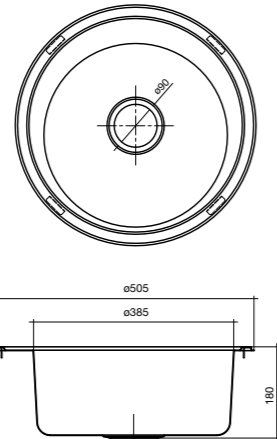

DRIFT
Gooseneck Pullout
Sink Mixer
Chrome
WELS 4 star, 6.5L/min

1700
Gooseneck Sink Mixer
Small
Chrome
WELS 4 star, 7.5L/min

DRIFT
Square Gooseneck
Sink Mixer
Chrome
WELS 4 star, 6.5L/min

1700
Gooseneck Sink Mixer
Large
Chrome
WELS 4 star, 7.5L/min

MIZU
TECHS

MIZU Round Sink 430mm

MIZU Round Sink 505mm

MIZU Round Sink 505mm 1 Taphole

MIZU Geometric Sink Single Bowl

MIZU Geometric Sink 1 1/3 Bowl

MIZU Geometric Sink 1 3/4 Bowl

MIZU DRIFT Gooseneck Sink Mixer
maximum bench thickness: 38mm

MIZU DRIFT Pullout Gooseneck Sink Mixer
maximum bench thickness: 38mm

MIZU DRIFT Square Gooseneck Sink Mixer
maximum bench thickness: 38mm

MIZU DRIFT Sink Mixer
maximum bench thickness: 38mm

MIZU 1700 Gooseneck Sink Mixer Small
maximum bench thickness: 51mm