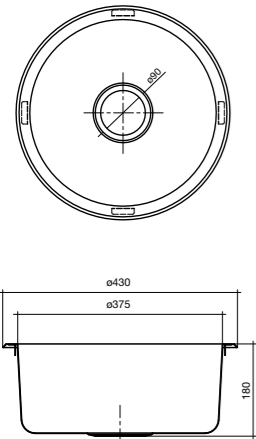

DRIFT
Gooseneck Pullout
Sink Mixer
Chrome
WELS 4 star, 6.5L/min

1700
Gooseneck Sink Mixer
Small
Chrome
WELS 4 star, 7.5L/min

DRIFT
Square Gooseneck
Sink Mixer
Chrome
WELS 4 star, 6.5L/min

1700
Gooseneck Sink Mixer
Large
Chrome
WELS 4 star, 7.5L/min

MIZU
TECHS

MIZU Round Sink 430mm

MIZU Round Sink 505mm

MIZU Round Sink 505mm 1 Taphole

MIZU Geometric Sink Single Bowl

MIZU Geometric Sink 1 1/3 Bowl

MIZU Geometric Sink 1 3/4 Bowl

MIZU DRIFT Gooseneck Sink Mixer
maximum bench thickness: 38mm

MIZU DRIFT Pullout Gooseneck Sink Mixer
maximum bench thickness: 38mm

MIZU DRIFT Square Gooseneck Sink Mixer
maximum bench thickness: 38mm

MIZU DRIFT Sink Mixer
maximum bench thickness: 38mm

MIZU 1700 Gooseneck Sink Mixer Small
maximum bench thickness: 51mm