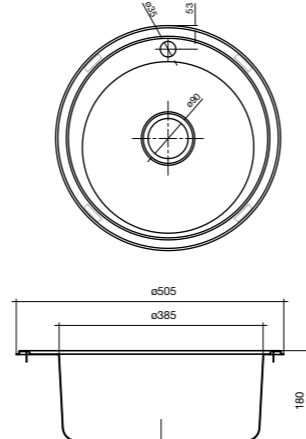

DRIFT
Gooseneck Pullout
Sink Mixer
Chrome
WELS 4 star, 6.5L/min

1700
Gooseneck Sink Mixer
Small
Chrome
WELS 4 star, 7.5L/min

DRIFT
Square Gooseneck
Sink Mixer
Chrome
WELS 4 star, 6.5L/min

1700
Gooseneck Sink Mixer
Large
Chrome
WELS 4 star, 7.5L/min

MIZU
TECHS

MIZU Round Sink 430mm

MIZU Round Sink 505mm

MIZU Round Sink 505mm 1 Taphole

MIZU Geometric Sink Single Bowl

MIZU Geometric Sink 1 1/3 Bowl

MIZU Geometric Sink 1 3/4 Bowl

MIZU DRIFT Gooseneck Sink Mixer
maximum bench thickness: 38mm

MIZU DRIFT Pullout Gooseneck Sink Mixer
maximum bench thickness: 38mm

MIZU DRIFT Square Gooseneck Sink Mixer
maximum bench thickness: 38mm

MIZU DRIFT Sink Mixer
maximum bench thickness: 38mm

MIZU 1700 Gooseneck Sink Mixer Small
maximum bench thickness: 51mm