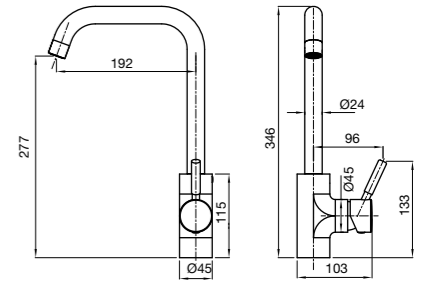

MIZU
TECHS

MIZU Round Sink 430mm

MIZU Round Sink 505mm

MIZU Round Sink 505mm 1 Taphole

MIZU Geometric Sink Single Bowl

MIZU Geometric Sink 1 1/3 Bowl

MIZU Geometric Sink 1 3/4 Bowl

MIZU DRIFT Gooseneck Sink Mixer
maximum bench thickness: 38mm

MIZU DRIFT Pullout Gooseneck Sink Mixer
maximum bench thickness: 38mm

MIZU DRIFT Square Gooseneck Sink Mixer
maximum bench thickness: 38mm

MIZU DRIFT Sink Mixer
maximum bench thickness: 38mm

MIZU 1700 Gooseneck Sink Mixer Small
maximum bench thickness: 51mm

MIZU 1700 Gooseneck Sink Mixer Large
maximum bench thickness: 51mm

Bathroom Happiness™

Visit any one of our 300 showrooms around Australia for all the latest products, concepts and inspiration to make your bathroom whatever you want it to be. And for the ultimate bathroom experience, go to one of our bathroom life™ stores where you will find the biggest range of leading Australian and international brands.