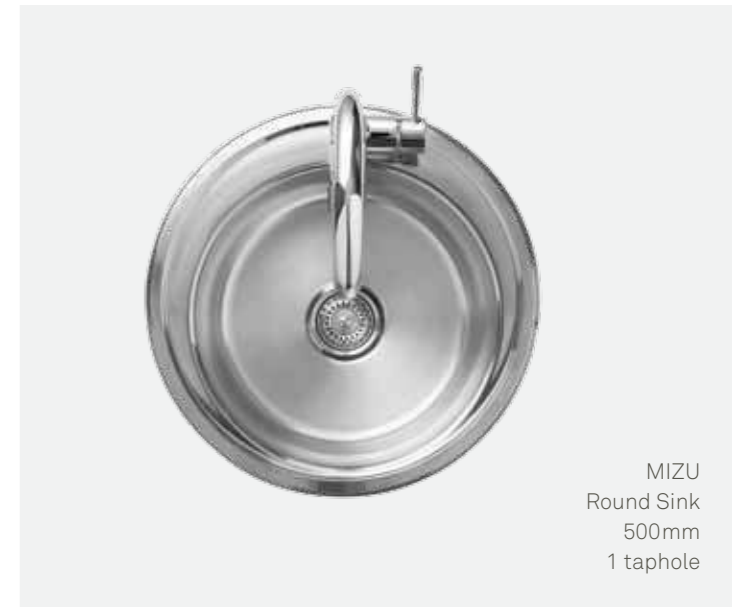

m i z u

SINKS

MIZU SINKS

THE MIZU SINK COLLECTION HAS BEEN DESIGNED TO INTEGRATE BEAUTIFULLY INTO ANY KITCHEN SPACE. THEY ALLOW YOU TO CREATE A SEAMLESS LOOK WITH A TRUE DESIGNER EDGE. ELEVATE YOUR KITCHEN ABOVE THE ORDINARY WITH MIZU.

MIZU
Round Sink
430mm
No taphole

MIZU
Round Sink
500mm
1 taphole

MIZU
Wire Basket

MIZU
Chopping Board

MIZU
Round Sink
500mm
No taphole

Reece Product Quality Guarantee
Mizu sinks enjoy a 10 year product replacement warranty.
For full warranty details visit www.reece.com.au/warranties