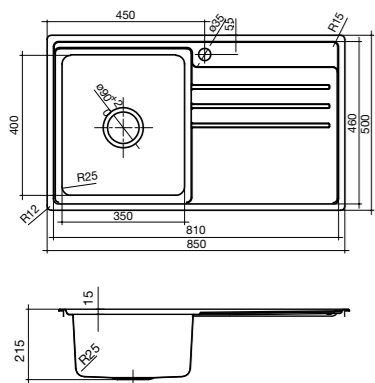

MIZU
TECHS

MIZU Round Sink 430mm

MIZU Round Sink 505mm

MIZU Round Sink 505mm 1 Taphole

MIZU Geometric Sink Single Bowl

MIZU Geometric Sink 1 1/3 Bowl

MIZU Geometric Sink 1 3/4 Bowl

MIZU DRIFT Gooseneck Sink Mixer
maximum bench thickness: 38mm

MIZU DRIFT Pullout Gooseneck Sink Mixer
maximum bench thickness: 38mm

MIZU DRIFT Square Gooseneck Sink Mixer
maximum bench thickness: 38mm

MIZU DRIFT Sink Mixer
maximum bench thickness: 38mm

MIZU 1700 Gooseneck Sink Mixer Small
maximum bench thickness: 51mm

MIZU 1700 Gooseneck Sink Mixer Large
maximum bench thickness: 51mm

Bathroom Happiness™

Visit any one of our 300 showrooms around Australia for all the latest products, concepts and inspiration to make your bathroom whatever you want it to be. And for the ultimate bathroom experience, go to one of our bathroom life™ stores where you will find the biggest range of leading Australian and international brands.