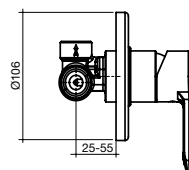

# NEW ROAD

9503046 **BASIN MIXER**  
WELS 4 STAR, 7.5 LITRES/MINUTE  
MATT BLACK

9503048 **BASIN MIXER CASCADE**  
WELS 6 STAR, 4.5 LITRES/MINUTE

9501842 **BASIN MIXER**  
WELS 4 STAR, 7.5 LITRES/MINUTE

9503047 **SHOWER/BATH MIXER**  
MATT BLACK