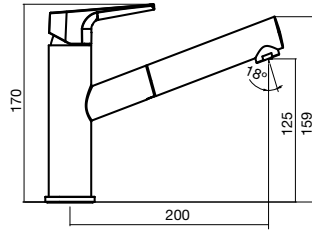

9501843 **SHOWER/BATH MIXER**

9502648 **SINK MIXER**
WITH PULLOUT SPRAY
WELS 4 STAR, 7.5 LITRES/MINUTE