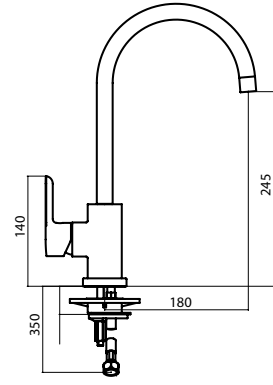

9502647 **GOOSENECK SINK MIXER**
WELS 4 STAR, 7.5 LITRES/MINUTE