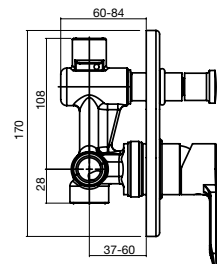

BALANCE

9502642 **BASIN MIXER**
WELS 4 STAR, 7.5 LITRES/MINUTE
ALSO AVAILABLE AS WELS 6 STAR
4.5 LITRES/MINUTE

9502643 **EXTENDED BASIN MIXER**
WELS 4 STAR, 7.5 LITRES/MINUTE

9502647 **GOOSENECK SINK MIXER**
WELS 4 STAR, 7.5 LITRES/MINUTE

NEW ROAD

9503046 **BASIN MIXER**
WELS 4 STAR, 7.5 LITRES/MINUTE
MATT BLACK

9501842 **BASIN MIXER**
WELS 4 STAR, 7.5 LITRES/MINUTE