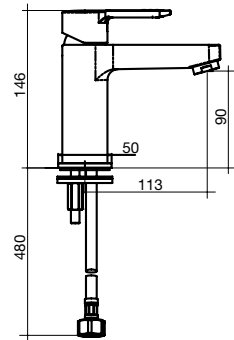

9501842 **BASIN MIXER**
WELS 4 STAR, 7.5 LITRES/MINUTE