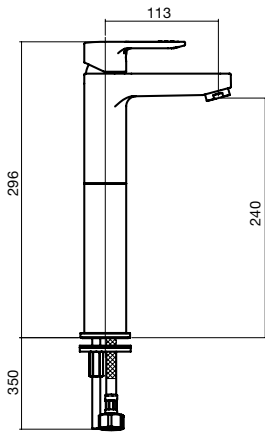

9501837 **EXTENDED BASIN MIXER**
WELS 4 STAR, 7.5 LITRES/MINUTE