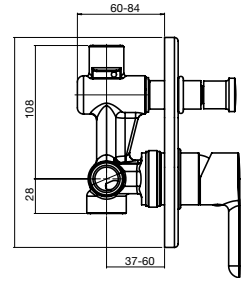

9501843 **SHOWER/BATH MIXER**

9501844 **SHOWER MIXER WITH DIVERTER**

9502646 **SINK MIXER**  
WELS 4 STAR, 7.5 LITRES/MINUTE

9502648 **SINK MIXER**  
WITH PULLOUT SPRAY  
WELS 4 STAR, 7.5 LITRES/MINUTE

9502644 **SHOWER/BATH MIXER**