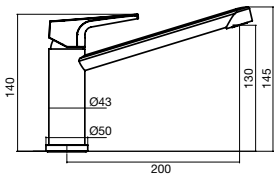

9503047 **SHOWER/BATH MIXER**
MATT BLACK

9502646 **SINK MIXER**
WELS 4 STAR, 7.5 LITRES/MINUTE