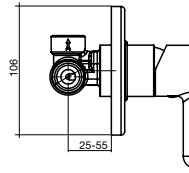

9501843 **SHOWER/BATH MIXER**

9501844 **SHOWER MIXER WITH DIVERTER**

9502646 **SINK MIXER**  
WELS 4 STAR, 7.5 LITRES/MINUTE

9502648 **SINK MIXER**  
WITH PULLOUT SPRAY  
WELS 4 STAR, 7.5 LITRES/MINUTE

9502644 **SHOWER/BATH MIXER**