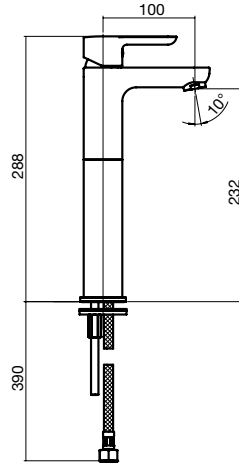

9502643 **EXTENDED BASIN MIXER**
WELS 4 STAR, 7.5 LITRES/MINUTE