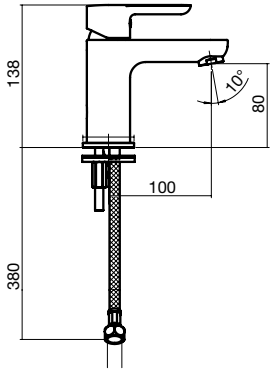

BALANCE

9502642 **BASIN MIXER**
WELS 4 STAR, 7.5 LITRES/MINUTE
ALSO AVAILABLE AS WELS 6 STAR
4.5 LITRES/MINUTE