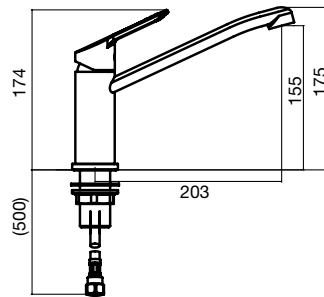

9501897 **SINK MIXER**
WELS 4 STAR, 7.5 LITRES/MINUTE