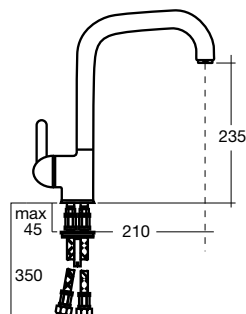

NUVOLA

191911 **SINGLE LEVER SINK MIXER**
WELS 3 STAR, 9 LITRES/MINUTE