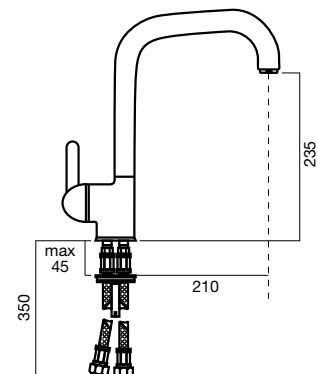

191915 **DUAL CONTROL SINK MIXER**
WELS 3 STAR, 9 LITRES/MINUTE