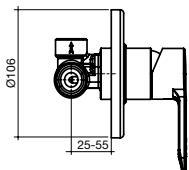

# NEW ROAD

9503046 **BASIN MIXER**  
WELS 4 STAR, 7.5 LITRES/MINUTE  
MATT BLACK

9503048 **BASIN MIXER CASCADE**  
WELS 6 STAR, 4.5 LITRES/MINUTE

9501842 **BASIN MIXER**  
WELS 4 STAR, 7.5 LITRES/MINUTE

9503047 **SHOWER/BATH MIXER**  
MATT BLACK