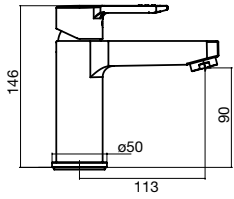

NEW ROAD

9503046 **BASIN MIXER**
WELS 4 STAR, 7.5 LITRES/MINUTE
MATT BLACK