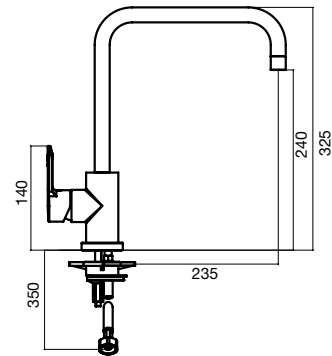

9501838 **GOOSENECK SINK MIXER**
WELS 4 STAR, 7.5 LITRES/MINUTE