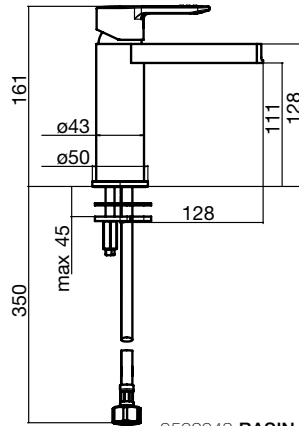

NEW ROAD

9503046 **BASIN MIXER**
WELS 4 STAR, 7.5 LITRES/MINUTE
MATT BLACK

9503048 **BASIN MIXER CASCADE**
WELS 6 STAR, 4.5 LITRES/MINUTE