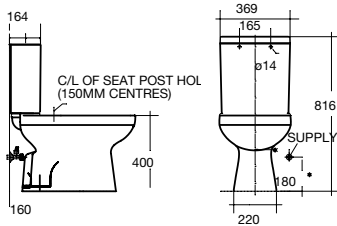

HERON vanity basin

555mm x 425mm
1 or 3 tapholes
Full vitreous china

HERON toilet suite

WELS 4 Star, 4.5/3 ltr flush
Average flush 3.3 ltr/min
Contoured seat
S trap setout: 140mm
P trap setout: 185mm
Semi-concealed waste for easy cleaning
Bottom inlet

OVALE

OVALE above counter basin

500mm x 450mm
1 taphole
Full vitreous china
Overflow
Deep curves
Elegant design
Semi-inset installation

VALLO

VALLO vessel basin

458mm x 458mm x 175mm
No taphole
Full vitreous china
Overflow
Luxurious bowl depth
Free flowing contours

OVALYN

OVALYN under counter basin

536mm x 434mm x 220mm
No taphole
Full vitreous china
Overflow
Soft curves

CYGNET

CYGNET twin rail shower – round

CYGNET twin rail shower – square

CYGNET semi inset basin

CYGNET vessel basin

CYGNET semi recessed basin

CYGNET wall basin

CYGNET CC toilet suite square cistern

CYGNET back to wall over height close coupled toilet suite

CYGNET back to wall toilet suite square cistern

STUDIO

STUDIO wall basin 500