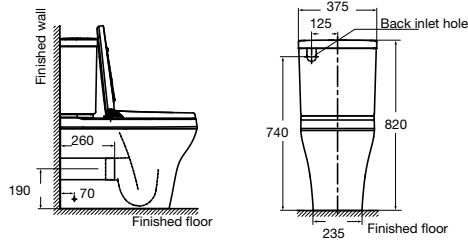

OVALE

OVALE above counter basin

500mm x 450mm
1 taphole
Full vitreous china
Overflow
Deep curves
Elegant design
Semi-inset installation

VALLO

VALLO vessel basin

458mm x 458mm x 175mm
No taphole
Full vitreous china
Overflow
Luxurious bowl depth
Free flowing contours

OVALYN

OVALYN under counter basin

536mm x 434mm x 220mm
No taphole
Full vitreous china
Overflow
Soft curves

CYGNET

CYGNET twin rail shower – round

CYGNET twin rail shower – square

CYGNET semi inset basin

CYGNET vessel basin

CYGNET semi recessed basin

CYGNET wall basin

CYGNET CC toilet suite square cistern

CYGNET back to wall over height close coupled toilet suite

CYGNET back to wall toilet suite square cistern

STUDIO

STUDIO wall basin 500