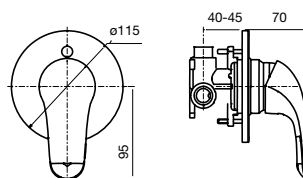

OVALE

VALLO

OVALYN

SAGA

SAGA sink mixer with pullout spray

SAGA sink mixer