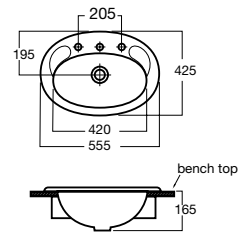

HERON vanity basin