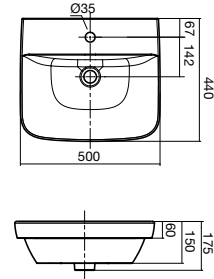

HERON vanity basin

555mm x 425mm
1 or 3 tapholes
Full vitreous china

HERON toilet suite

WELS 4 Star, 4.5/3 ltr flush
Average flush 3.3 ltr/min
Contoured seat
S trap setout: 140mm
P trap setout: 185mm
Semi-concealed waste for easy cleaning
Bottom inlet

OVALE

OVALE above counter basin

500mm x 450mm
1 taphole
Full vitreous china
Overflow
Deep curves
Elegant design
Semi-inset installation

VALLO

VALLO vessel basin

458mm x 458mm x 175mm
No taphole
Full vitreous china
Overflow
Luxurious bowl depth
Free flowing contours

OVALYN

OVALYN under counter basin

536mm x 434mm x 220mm
No taphole
Full vitreous china
Overflow
Soft curves

CYGNET

CYGNET twin rail shower – round

CYGNET twin rail shower – square

CYGNET semi inset basin

CYGNET vessel basin