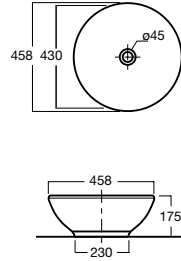

VALLO

VALLO vessel basin