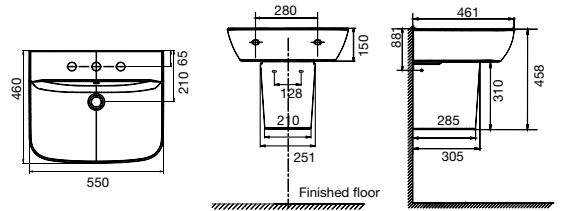

CYGNET wall basin