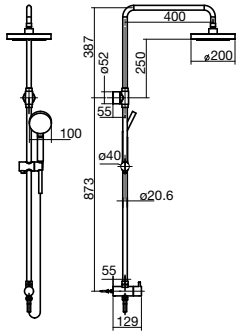

HERON vanity basin

555mm x 425mm
1 or 3 tapholes
Full vitreous china

HERON toilet suite

WELS 4 Star, 4.5/3 ltr flush
Average flush 3.3 ltr/min
Contoured seat
S trap setout: 140mm
P trap setout: 185mm
Semi-concealed waste for easy cleaning
Bottom inlet

SAGA tubular sink mixer
WELS 4 Star, 7.5 ltr/min
Reach: 200mm
Clearance: 125mm

SAGA basin mixer
WELS 4 Star, 7.5 ltr/min
Reach: 110mm
Clearance: 40mm
40mm Cartridge

Porcher Saga sink mixers and shower mixers are fitted with 47mm cartridges. These German made cartridges can withstand up to 1500kPa making them one of the most successful cartridges in the world. The welded cartridge reduces tension on the ceramic discs ensuring it will last the lifetime of the mixer.

OVALE

OVALE above counter basin

500mm x 450mm
1 taphole
Full vitreous china
Overflow
Deep curves
Elegant design
Semi-inset installation

VALLO

VALLO vessel basin

458mm x 458mm x 175mm
No taphole
Full vitreous china
Overflow
Luxurious bowl depth
Free flowing contours

OVALYN

OVALYN under counter basin

536mm x 434mm x 220mm
No taphole
Full vitreous china
Overflow
Soft curves

CYGNET

CYGNET twin rail shower – round

CYGNET twin rail shower – square

CYGNET semi inset basin

CYGNET vessel basin