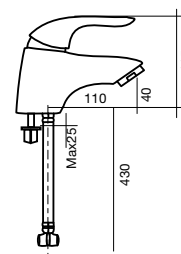

OVALE

VALLO

OVALYN

SAGA

SAGA sink mixer with pullout spray

SAGA sink mixer