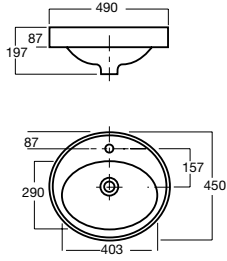

OVALE

OVALE above counter basin