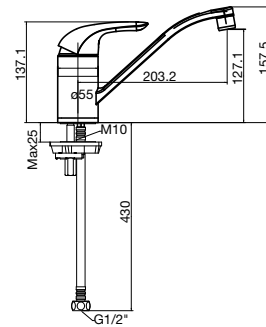

OVALE

OVALE above counter basin

500mm x 450mm
1 taphole
Full vitreous china
Overflow
Deep curves
Elegant design
Semi-inset installation

VALLO

VALLO vessel basin

458mm x 458mm x 175mm
No taphole
Full vitreous china
Overflow
Luxurious bowl depth
Free flowing contours

OVALYN

OVALYN under counter basin

536mm x 434mm x 220mm
No taphole
Full vitreous china
Overflow
Soft curves

CYGNET

CYGNET twin rail shower – round

CYGNET twin rail shower – square

CYGNET semi inset basin

CYGNET vessel basin

OVALYN

OVALYN under counter basin

SAGA

SAGA sink mixer with pullout spray

SAGA sink mixer

SAGA tubular sink mixer

SAGA shower mixer with diverter

SAGA shower/bath mixer