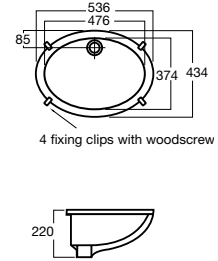

OVALYN

OVALYN under counter basin