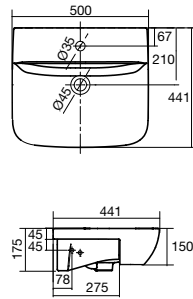

HERON vanity basin

555mm x 425mm
1 or 3 tapholes
Full vitreous china

HERON toilet suite

WELS 4 Star, 4.5/3 ltr flush
Average flush 3.3 ltr/min
Contoured seat
S trap setout: 140mm
P trap setout: 185mm
Semi-concealed waste for easy cleaning
Bottom inlet

OVALE

OVALE above counter basin

500mm x 450mm
1 taphole
Full vitreous china
Overflow
Deep curves
Elegant design
Semi-inset installation

VALLO

VALLO vessel basin

458mm x 458mm x 175mm
No taphole
Full vitreous china
Overflow
Luxurious bowl depth
Free flowing contours

OVALYN

OVALYN under counter basin

536mm x 434mm x 220mm
No taphole
Full vitreous china
Overflow
Soft curves

CYGNET

CYGNET twin rail shower – round

CYGNET twin rail shower – square

CYGNET semi inset basin

CYGNET vessel basin

CYGNET semi recessed basin

CYGNET wall basin

CYGNET CC toilet suite square cistern

CYGNET back to wall over height close coupled toilet suite

CYGNET back to wall toilet suite square cistern

STUDIO

STUDIO wall basin 500