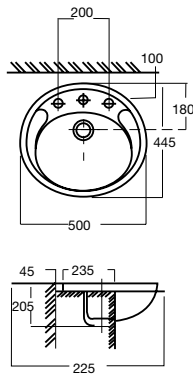

HERON semi recessed basin