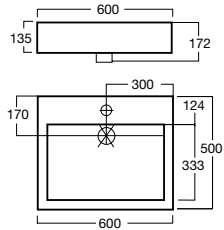

QUATRE 600 above counter basin