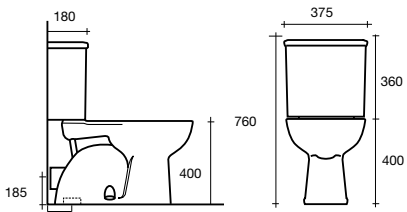

HERON

HERON toilet suite