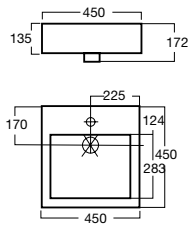

QUATRE

QUATRE 450 above counter basin