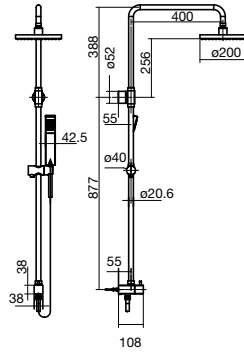

HERON vanity basin

555mm x 425mm
1 or 3 tapholes
Full vitreous china

HERON toilet suite

WELS 4 Star, 4.5/3 ltr flush
Average flush 3.3 ltr/min
Contoured seat
S trap setout: 140mm
P trap setout: 185mm
Semi-concealed waste for easy cleaning
Bottom inlet

OVALE

OVALE above counter basin

500mm x 450mm
1 taphole
Full vitreous china
Overflow
Deep curves
Elegant design
Semi-inset installation

VALLO

VALLO vessel basin

458mm x 458mm x 175mm
No taphole
Full vitreous china
Overflow
Luxurious bowl depth
Free flowing contours

OVALYN

OVALYN under counter basin

536mm x 434mm x 220mm
No taphole
Full vitreous china
Overflow
Soft curves

CYGNET

CYGNET twin rail shower – round

CYGNET twin rail shower – square

CYGNET semi inset basin

CYGNET vessel basin