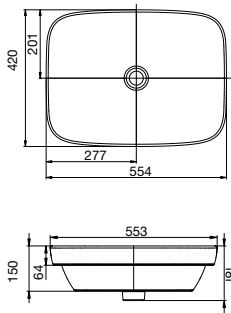

HERON vanity basin

555mm x 425mm
1 or 3 tapholes
Full vitreous china

HERON toilet suite

WELS 4 Star, 4.5/3 ltr flush
Average flush 3.3 ltr/min
Contoured seat
S trap setout: 140mm
P trap setout: 185mm
Semi-concealed waste for easy cleaning
Bottom inlet

OVALE

OVALE above counter basin

500mm x 450mm
1 taphole
Full vitreous china
Overflow
Deep curves
Elegant design
Semi-inset installation

VALLO

VALLO vessel basin

458mm x 458mm x 175mm
No taphole
Full vitreous china
Overflow
Luxurious bowl depth
Free flowing contours

OVALYN

OVALYN under counter basin

536mm x 434mm x 220mm
No taphole
Full vitreous china
Overflow
Soft curves

CYGNET

CYGNET twin rail shower – round

CYGNET twin rail shower – square

CYGNET semi inset basin

CYGNET vessel basin