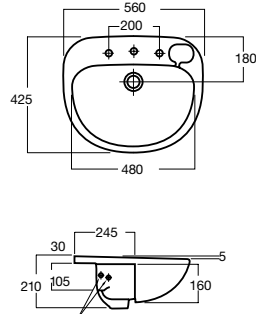

HERON vanity basin

555mm x 425mm
1 or 3 tapholes
Full vitreous china

HERON toilet suite

WELS 4 Star, 4.5/3 ltr flush
Average flush 3.3 ltr/min
Contoured seat
S trap setout: 140mm
P trap setout: 185mm
Semi-concealed waste for easy cleaning
Bottom inlet

OVALE

OVALE above counter basin

500mm x 450mm
1 taphole
Full vitreous china
Overflow
Deep curves
Elegant design
Semi-inset installation

VALLO

VALLO vessel basin

458mm x 458mm x 175mm
No taphole
Full vitreous china
Overflow
Luxurious bowl depth
Free flowing contours

OVALYN

OVALYN under counter basin

536mm x 434mm x 220mm
No taphole
Full vitreous china
Overflow
Soft curves

CYGNET

CYGNET twin rail shower – round

CYGNET twin rail shower – square

CYGNET semi inset basin

CYGNET vessel basin

CYGNET semi recessed basin

CYGNET wall basin

CYGNET CC toilet suite square cistern

CYGNET back to wall over height close coupled toilet suite

CYGNET back to wall toilet suite square cistern

STUDIO

STUDIO wall basin 500