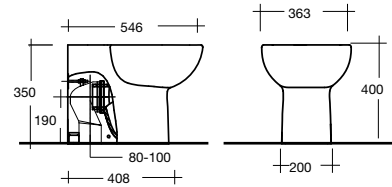

STUDIO back to wall pan