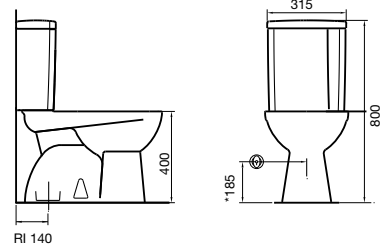

HERON vanity basin

555mm x 425mm
1 or 3 tapholes
Full vitreous china

HERON toilet suite

WELS 4 Star, 4.5/3 ltr flush
Average flush 3.3 ltr/min
Contoured seat
S trap setout: 140mm
P trap setout: 185mm
Semi-concealed waste for easy cleaning
Bottom inlet

OVALE

OVALE above counter basin

500mm x 450mm
1 taphole
Full vitreous china
Overflow
Deep curves
Elegant design
Semi-inset installation

VALLO

VALLO vessel basin

458mm x 458mm x 175mm
No taphole
Full vitreous china
Overflow
Luxurious bowl depth
Free flowing contours

OVALYN

OVALYN under counter basin

536mm x 434mm x 220mm
No taphole
Full vitreous china
Overflow
Soft curves

CYGNET

CYGNET twin rail shower – round

CYGNET twin rail shower – square

CYGNET semi inset basin

CYGNET vessel basin

STUDIO semi recessed basin

STUDIO back to wall pan

STUDIO corner wall basin

STUDIO wall basin 350/450

QUATRE

QUATRE 450 above counter basin

QUATRE 600 above counter basin

QUATRE toilet suite