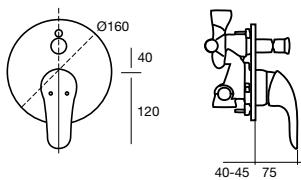

OVALE

VALLO

OVALYN

SAGA

SAGA sink mixer with pullout spray

SAGA sink mixer