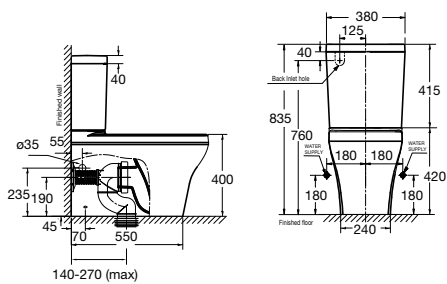

OVALE

OVALE above counter basin

500mm x 450mm
1 taphole
Full vitreous china
Overflow
Deep curves
Elegant design
Semi-inset installation

VALLO

VALLO vessel basin

458mm x 458mm x 175mm
No taphole
Full vitreous china
Overflow
Luxurious bowl depth
Free flowing contours

OVALYN

OVALYN under counter basin

536mm x 434mm x 220mm
No taphole
Full vitreous china
Overflow
Soft curves

CYGNET

CYGNET twin rail shower – round

CYGNET twin rail shower – square

CYGNET semi inset basin

CYGNET vessel basin

CYGNET semi recessed basin

CYGNET wall basin

CYGNET CC toilet suite square cistern

CYGNET back to wall over height close coupled toilet suite

CYGNET back to wall toilet suite square cistern

STUDIO

STUDIO wall basin 500