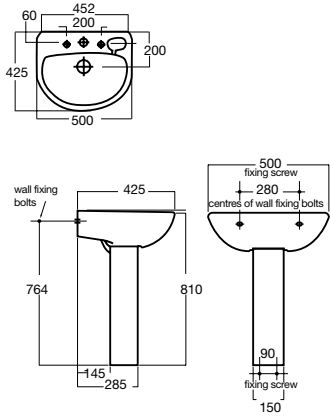

OVALE

OVALE above counter basin

500mm x 450mm
1 taphole
Full vitreous china
Overflow
Deep curves
Elegant design
Semi-inset installation

VALLO

VALLO vessel basin

458mm x 458mm x 175mm
No taphole
Full vitreous china
Overflow
Luxurious bowl depth
Free flowing contours

OVALYN

OVALYN under counter basin

536mm x 434mm x 220mm
No taphole
Full vitreous china
Overflow
Soft curves

CYGNET

CYGNET twin rail shower – round

CYGNET twin rail shower – square

CYGNET semi inset basin

CYGNET vessel basin

CYGNET semi recessed basin

CYGNET wall basin

CYGNET CC toilet suite square cistern

CYGNET back to wall over height close coupled toilet suite

CYGNET back to wall toilet suite square cistern

STUDIO

STUDIO wall basin 500