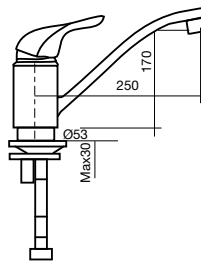

HERON

HERON toilet suite

HERON semi recessed basin

HERON vanity basin

OVALE

OVALE above counter basin

VALLO

VALLO vessel basin

OVALYN

OVALYN under counter basin

SAGA

SAGA sink mixer with pullout spray

SAGA sink mixer

SAGA tubular sink mixer

SAGA shower mixer with diverter

SAGA shower/bath mixer