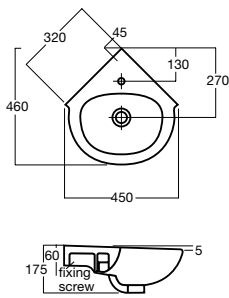

STUDIO corner wall basin