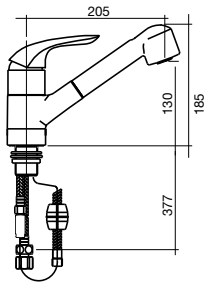

SAGA

SAGA sink mixer with pullout spray