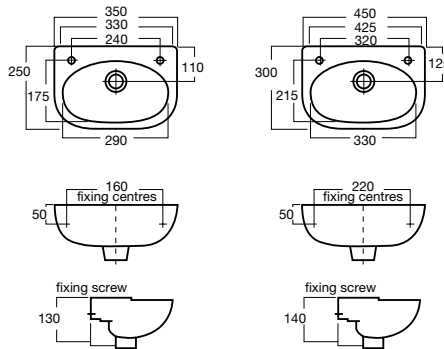

STUDIO wall basin 350/450