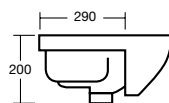

Domaine Vanity Basin

- White
- Vitreous china
- Available with 1 or 3 tapholes
- Overflow with chrome dress ring
- 525 x 450mm

TOILETS

Dominique Close Coupled Toilet Suite

Dominique Back to Wall Toilet Suite

Dominique Link Toilet Suite

Solus Toilet Cistern

BASINS

Solus Semi-Recessed Basin
500 x 430mm

Solus Vanity Basin
560 x 480mm

Canterbury Low Level Toilet Suite

Canterbury C/C Toilet Suite

Solus Toilet Suite with Concorde Pan