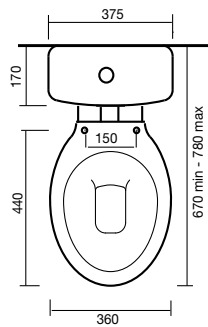

Domaine Vanity Basin

- White
- Vitreous china
- Available with 1 or 3 tapholes
- Overflow with chrome dress ring
- 525 x 450mm

TOILETS

Dominique Close Coupled Toilet Suite

Dominique Back to Wall Toilet Suite

Dominique Link Toilet Suite

Solus Toilet Cistern

BASINS

Solus Semi-Recessed Basin
500 x 430mm

Solus Vanity Basin
560 x 480mm

Canterbury Low Level Toilet Suite

Canterbury C/C Toilet Suite

Solus Toilet Suite with Concorde Pan