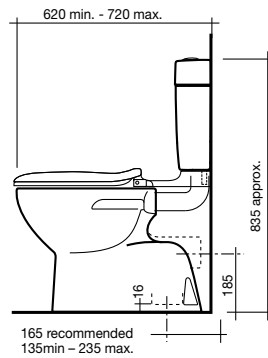

Dominique Back to Wall Toilet Suite

- White
- Vitreous china
- Available as S or P trap
- Soft close seat
- Back water inlet
- WELS 4 Star, 4.5/3 litre dual flush, average flush 3.5 litres

Dominique Link Toilet Suite

Domaine Vanity Basin

- White
- Vitreous china
- Available with 1 or 3 tapholes
- Overflow with chrome dress ring
- 525 x 450mm

TOILETS

Dominique Close Coupled Toilet Suite

Dominique Back to Wall Toilet Suite

Dominique Link Toilet Suite

Solus Toilet Cistern

BASINS

Solus Semi-Recessed Basin
500 x 430mm

Solus Vanity Basin
560 x 480mm

Canterbury Low Level Toilet Suite

Canterbury C/C Toilet Suite

Solus Toilet Suite with Concorde Pan

Solus Toilet Suite with Trident Pan

Solus Toilet Suite with Retro Pan

Domaine Vanity Basin
525 x 450mm

Bathroom Happiness™

Visit any one of our 300 showrooms around Australia for all the latest products, concepts and inspiration to make your bathroom whatever you want it to be. And for the ultimate bathroom experience, go to one of our bathroom life™ stores where you will find the biggest range of leading Australian and international brands.