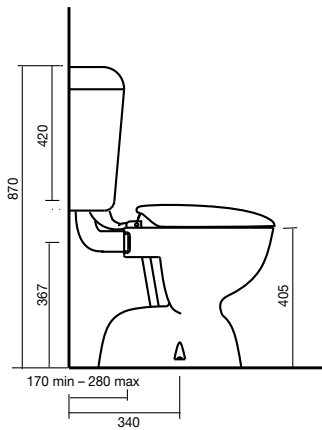

Dominique Back to Wall Toilet Suite

- White
- Vitreous china
- Available as S or P trap
- Soft close seat
- Back water inlet
- WELS 4 Star, 4.5/3 litre dual flush, average flush 3.5 litres

Dominique Link Toilet Suite

- White
- Vitreous china
- S trap only
- Chrome fittings
- Available with Carla, Autumn Cherry or Chocolate seat
- Bottom right hand reversible inlet
- WELS 4 star, 4.5/3 litre dual flush, average flush 3.3 litres

Domaine Vanity Basin

- White
- Vitreous china
- Available with 1 or 3 tapholes
- Overflow with chrome dress ring
- 525 x 450mm

TOILETS

Dominique Close Coupled Toilet Suite

Dominique Back to Wall Toilet Suite

Dominique Link Toilet Suite

Solus Toilet Cistern

BASINS

Solus Semi-Recessed Basin
500 x 430mm

Solus Vanity Basin
560 x 480mm

Canterbury Low Level Toilet Suite

Canterbury C/C Toilet Suite

Solus Toilet Suite with Concorde Pan