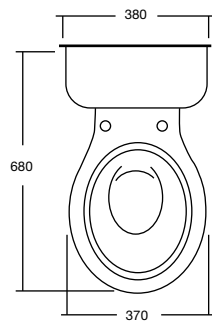

Chocolate

Shown with Concorde pan

Solus Toilet Cistern

- White
- Plastic cistern
- Ideal for retro fit applications
- Suits S or P trap pans
- Chrome integrated button design
- Available to suit the Concorde Trident or Retro toilet pan
- WELS 4 star, 4.5/3 litre dual flush, average flush 3.3 litres

Retro

Trident

Concorde

BASINS

Solus Semi-Recessed Basin

- White
- Vitreous china
- Available with 1 or 3 tapholes
- Overflow with chrome dress ring
- 500 x 430mm

Solus Vanity Basin

- White
- Vitreous china
- Available with 1 or 3 tapholes
- Overflow with chrome dress ring
- 560 x 480mm

Domaine Vanity Basin

- White
- Vitreous china
- Available with 1 or 3 tapholes
- Overflow with chrome dress ring
- 525 x 450mm

TOILETS

Dominique Close Coupled Toilet Suite

Dominique Back to Wall Toilet Suite