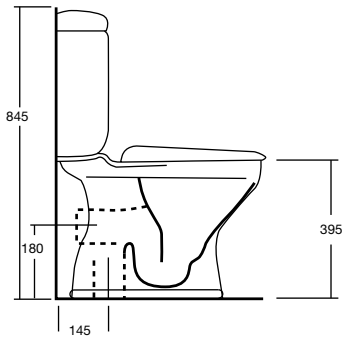

Dominique Back to Wall Toilet Suite

- White
- Vitreous china
- Available as S or P trap
- Soft close seat
- Back water inlet
- WELS 4 Star, 4.5/3 litre dual flush, average flush 3.5 litres

Dominique Link Toilet Suite

Chocolate

Shown with Concorde pan

Solus Toilet Cistern

- White
- Plastic cistern
- Ideal for retro fit applications
- Suits S or P trap pans
- Chrome integrated button design
- Available to suit the Concorde Trident or Retro toilet pan
- WELS 4 star, 4.5/3 litre dual flush, average flush 3.3 litres

Retro

Trident

Concorde

BASINS

Solus Semi-Recessed Basin

- White
- Vitreous china
- Available with 1 or 3 tapholes
- Overflow with chrome dress ring
- 500 x 430mm

Solus Vanity Basin

- White
- Vitreous china
- Available with 1 or 3 tapholes
- Overflow with chrome dress ring
- 560 x 480mm

Domaine Vanity Basin

- White
- Vitreous china
- Available with 1 or 3 tapholes
- Overflow with chrome dress ring
- 525 x 450mm

TOILETS

Dominique Close Coupled Toilet Suite

Dominique Back to Wall Toilet Suite