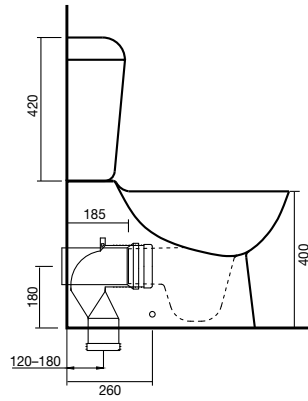

Retro

Trident

Concorde

BASINS

Solus Semi-Recessed Basin

- White
- Vitreous china
- Available with 1 or 3 tapholes
- Overflow with chrome dress ring
- 500 x 430mm

Solus Vanity Basin

- White
- Vitreous china
- Available with 1 or 3 tapholes
- Overflow with chrome dress ring
- 560 x 480mm

Domaine Vanity Basin

- White
- Vitreous china
- Available with 1 or 3 tapholes
- Overflow with chrome dress ring
- 525 x 450mm

TOILETS

Dominique Close Coupled Toilet Suite

Dominique Back to Wall Toilet Suite

Dominique Link Toilet Suite

Solus Toilet Cistern

BASINS

Solus Semi-Recessed Basin
500 x 430mm

Solus Vanity Basin
560 x 480mm

Canterbury Low Level Toilet Suite

Canterbury C/C Toilet Suite

Solus Toilet Suite with Concorde Pan