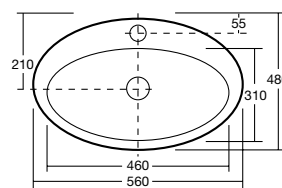

Domaine Vanity Basin

- White
- Vitreous china
- Available with 1 or 3 tapholes
- Overflow with chrome dress ring
- 525 x 450mm

TOILETS

Dominique Close Coupled Toilet Suite

Dominique Back to Wall Toilet Suite

Dominique Link Toilet Suite

Solus Toilet Cistern

BASINS

Solus Semi-Recessed Basin
500 x 430mm

Solus Vanity Basin
560 x 480mm

Canterbury Low Level Toilet Suite

Canterbury C/C Toilet Suite

Solus Toilet Suite with Concorde Pan