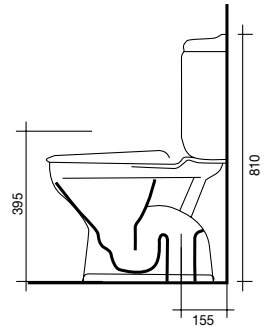

Domaine Vanity Basin

- White
- Vitreous china
- Available with 1 or 3 tapholes
- Overflow with chrome dress ring
- 525 x 450mm

TOILETS

Dominique Close Coupled Toilet Suite

Dominique Back to Wall Toilet Suite

Dominique Link Toilet Suite

Solus Toilet Cistern

BASINS

Solus Semi-Recessed Basin
500 x 430mm

Solus Vanity Basin
560 x 480mm

Canterbury Low Level Toilet Suite

Canterbury C/C Toilet Suite

Solus Toilet Suite with Concorde Pan

Solus Toilet Suite with Trident Pan

Solus Toilet Suite with Retro Pan

Domaine Vanity Basin
525 x 450mm

Bathroom Happiness™

Visit any one of our 300 showrooms around Australia for all the latest products, concepts and inspiration to make your bathroom whatever you want it to be. And for the ultimate bathroom experience, go to one of our bathroom life™ stores where you will find the biggest range of leading Australian and international brands.