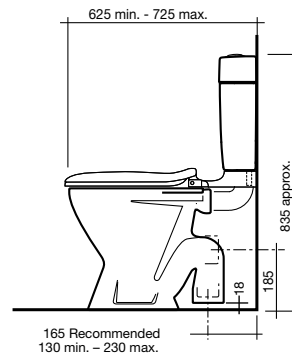

Dominique Back to Wall Toilet Suite

- White
- Vitreous china
- Available as S or P trap
- Soft close seat
- Back water inlet
- WELS 4 Star, 4.5/3 litre dual flush, average flush 3.5 litres

Dominique Link Toilet Suite

Domaine Vanity Basin

- White
- Vitreous china
- Available with 1 or 3 tapholes
- Overflow with chrome dress ring
- 525 x 450mm

TOILETS

Dominique Close Coupled Toilet Suite

Dominique Back to Wall Toilet Suite

Dominique Link Toilet Suite

Solus Toilet Cistern

BASINS

Solus Semi-Recessed Basin
500 x 430mm

Solus Vanity Basin
560 x 480mm

Canterbury Low Level Toilet Suite

Canterbury C/C Toilet Suite

Solus Toilet Suite with Concorde Pan

Solus Toilet Suite with Trident Pan

Solus Toilet Suite with Retro Pan

Domaine Vanity Basin
525 x 450mm

Bathroom Happiness™

Visit any one of our 300 showrooms around Australia for all the latest products, concepts and inspiration to make your bathroom whatever you want it to be. And for the ultimate bathroom experience, go to one of our bathroom life™ stores where you will find the biggest range of leading Australian and international brands.