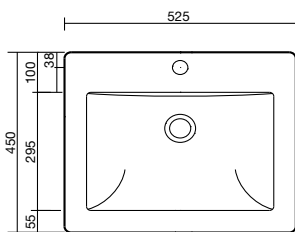

Domaine Vanity Basin
525 x 450mm