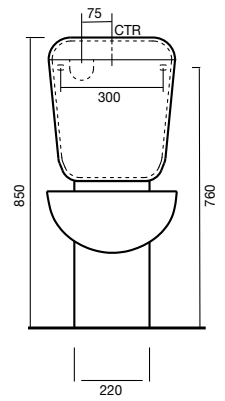

Chocolate

Shown with Concorde pan

Solus Toilet Cistern

- White
- Plastic cistern
- Ideal for retro fit applications
- Suits S or P trap pans
- Chrome integrated button design
- Available to suit the Concorde Trident or Retro toilet pan
- WELS 4 star, 4.5/3 litre dual flush, average flush 3.3 litres

Retro

Trident

Concorde

BASINS

Solus Semi-Recessed Basin

- White
- Vitreous china
- Available with 1 or 3 tapholes
- Overflow with chrome dress ring
- 500 x 430mm

Solus Vanity Basin

- White
- Vitreous china
- Available with 1 or 3 tapholes
- Overflow with chrome dress ring
- 560 x 480mm

Domaine Vanity Basin

- White
- Vitreous china
- Available with 1 or 3 tapholes
- Overflow with chrome dress ring
- 525 x 450mm

TOILETS

Dominique Close Coupled Toilet Suite

Dominique Back to Wall Toilet Suite

Dominique Link Toilet Suite

Solus Toilet Cistern

BASINS

Solus Semi-Recessed Basin
500 x 430mm

Solus Vanity Basin
560 x 480mm

Canterbury Low Level Toilet Suite

Canterbury C/C Toilet Suite

Solus Toilet Suite with Concorde Pan