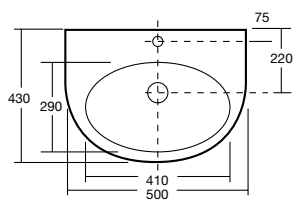

Domaine Vanity Basin

- White
- Vitreous china
- Available with 1 or 3 tapholes
- Overflow with chrome dress ring
- 525 x 450mm

TOILETS

Dominique Close Coupled Toilet Suite

Dominique Back to Wall Toilet Suite

Dominique Link Toilet Suite

Solus Toilet Cistern

BASINS

Solus Semi-Recessed Basin
500 x 430mm

Solus Vanity Basin
560 x 480mm

Canterbury Low Level Toilet Suite

Canterbury C/C Toilet Suite

Solus Toilet Suite with Concorde Pan