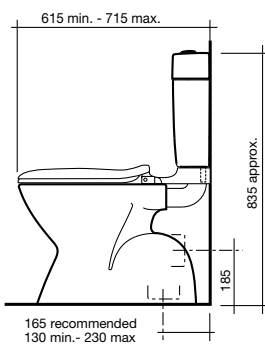

Dominique Back to Wall Toilet Suite

- White
- Vitreous china
- Available as S or P trap
- Soft close seat
- Back water inlet
- WELS 4 Star, 4.5/3 litre dual flush, average flush 3.5 litres

Dominique Link Toilet Suite

Domaine Vanity Basin

- White
- Vitreous china
- Available with 1 or 3 tapholes
- Overflow with chrome dress ring
- 525 x 450mm

TOILETS

Dominique Close Coupled Toilet Suite

Dominique Back to Wall Toilet Suite

Dominique Link Toilet Suite

Solus Toilet Cistern

BASINS

Solus Semi-Recessed Basin
500 x 430mm

Solus Vanity Basin
560 x 480mm

Canterbury Low Level Toilet Suite

Canterbury C/C Toilet Suite

Solus Toilet Suite with Concorde Pan

Solus Toilet Suite with Trident Pan

Solus Toilet Suite with Retro Pan

Domaine Vanity Basin
525 x 450mm

Bathroom Happiness™

Visit any one of our 300 showrooms around Australia for all the latest products, concepts and inspiration to make your bathroom whatever you want it to be. And for the ultimate bathroom experience, go to one of our bathroom life™ stores where you will find the biggest range of leading Australian and international brands.