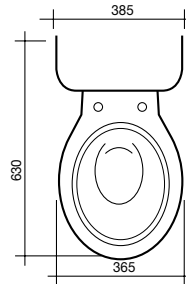

- White
- Vitreous china
- S trap only
- Chrome fittings
- Available with Carla, Autumn Cherry or Chocolate seat
- Bottom right hand reversible inlet
- WELS 4 star, 4.5/3 litre dual flush, average flush 3.3 litres

Domaine Vanity Basin

- White
- Vitreous china
- Available with 1 or 3 tapholes
- Overflow with chrome dress ring
- 525 x 450mm

TOILETS

Dominique Close Coupled Toilet Suite

Dominique Back to Wall Toilet Suite

Dominique Link Toilet Suite

Solus Toilet Cistern

BASINS

Solus Semi-Recessed Basin
500 x 430mm

Solus Vanity Basin
560 x 480mm

Canterbury Low Level Toilet Suite

Canterbury C/C Toilet Suite

Solus Toilet Suite with Concorde Pan

Solus Toilet Suite with Trident Pan

Solus Toilet Suite with Retro Pan

Domaine Vanity Basin
525 x 450mm

Bathroom Happiness™

Visit any one of our 300 showrooms around Australia for all the latest products, concepts and inspiration to make your bathroom whatever you want it to be. And for the ultimate bathroom experience, go to one of our bathroom life™ stores where you will find the biggest range of leading Australian and international brands.