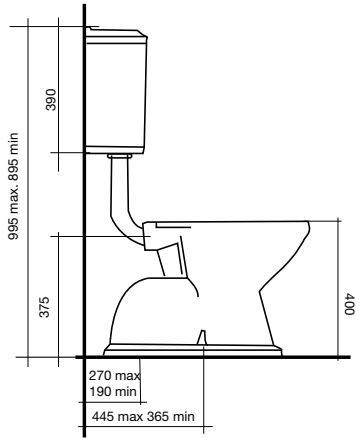

Domaine Vanity Basin

- White
- Vitreous china
- Available with 1 or 3 tapholes
- Overflow with chrome dress ring
- 525 x 450mm

TOILETS

Dominique Close Coupled Toilet Suite

Dominique Back to Wall Toilet Suite

Dominique Link Toilet Suite

Solus Toilet Cistern

BASINS

Solus Semi-Recessed Basin
500 x 430mm

Solus Vanity Basin
560 x 480mm

Canterbury Low Level Toilet Suite

Canterbury C/C Toilet Suite

Solus Toilet Suite with Concorde Pan