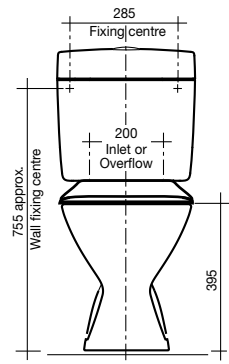

Retro

Trident

Concorde

BASINS

Solus Semi-Recessed Basin

- White
- Vitreous china
- Available with 1 or 3 tapholes
- Overflow with chrome dress ring
- 500 x 430mm

Solus Vanity Basin

- White
- Vitreous china
- Available with 1 or 3 tapholes
- Overflow with chrome dress ring
- 560 x 480mm

Domaine Vanity Basin

- White
- Vitreous china
- Available with 1 or 3 tapholes
- Overflow with chrome dress ring
- 525 x 450mm

TOILETS

Dominique Close Coupled Toilet Suite

Dominique Back to Wall Toilet Suite

Dominique Link Toilet Suite

Solus Toilet Cistern

BASINS

Solus Semi-Recessed Basin
500 x 430mm

Solus Vanity Basin
560 x 480mm

Canterbury Low Level Toilet Suite

Canterbury C/C Toilet Suite

Solus Toilet Suite with Concorde Pan