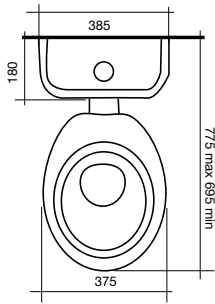

Retro

Trident

Concorde

BASINS

Solus Semi-Recessed Basin

- White
- Vitreous china
- Available with 1 or 3 tapholes
- Overflow with chrome dress ring
- 500 x 430mm

Solus Vanity Basin

- White
- Vitreous china
- Available with 1 or 3 tapholes
- Overflow with chrome dress ring
- 560 x 480mm

Domaine Vanity Basin

- White
- Vitreous china
- Available with 1 or 3 tapholes
- Overflow with chrome dress ring
- 525 x 450mm

TOILETS

Dominique Close Coupled Toilet Suite

Dominique Back to Wall Toilet Suite

Dominique Link Toilet Suite

Solus Toilet Cistern

BASINS

Solus Semi-Recessed Basin
500 x 430mm

Solus Vanity Basin
560 x 480mm

Canterbury Low Level Toilet Suite

Canterbury C/C Toilet Suite

Solus Toilet Suite with Concorde Pan

Solus Toilet Suite with Trident Pan

Solus Toilet Suite with Retro Pan

Domaine Vanity Basin
525 x 450mm

Bathroom Happiness™

Visit any one of our 300 showrooms around Australia for all the latest products, concepts and inspiration to make your bathroom whatever you want it to be. And for the ultimate bathroom experience, go to one of our bathroom life™ stores where you will find the biggest range of leading Australian and international brands.