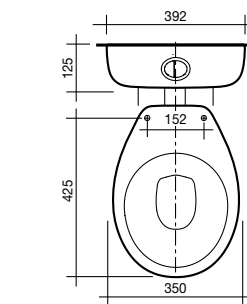

- White
- Vitreous china
- S trap only
- Chrome fittings
- Available with Carla, Autumn Cherry or Chocolate seat
- Bottom right hand reversible inlet
- WELS 4 star, 4.5/3 litre dual flush, average flush 3.3 litres

Retro

Trident

Concorde

BASINS

Solus Semi-Recessed Basin

- White
- Vitreous china
- Available with 1 or 3 tapholes
- Overflow with chrome dress ring
- 500 x 430mm

Solus Vanity Basin

- White
- Vitreous china
- Available with 1 or 3 tapholes
- Overflow with chrome dress ring
- 560 x 480mm

Domaine Vanity Basin

- White
- Vitreous china
- Available with 1 or 3 tapholes
- Overflow with chrome dress ring
- 525 x 450mm

TOILETS

Dominique Close Coupled Toilet Suite

Dominique Back to Wall Toilet Suite

Dominique Link Toilet Suite

Solus Toilet Cistern

BASINS

Solus Semi-Recessed Basin
500 x 430mm

Solus Vanity Basin
560 x 480mm

Canterbury Low Level Toilet Suite

Canterbury C/C Toilet Suite

Solus Toilet Suite with Concorde Pan