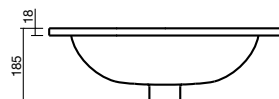

Domaine Vanity Basin
525 x 450mm