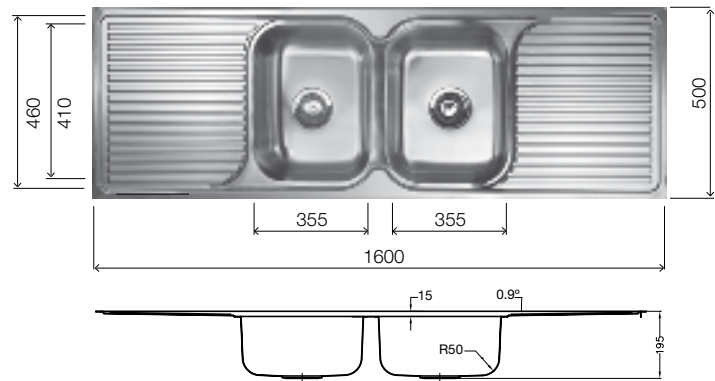

## 1200mm Solus MKII Sink

- 1200 x 500mm (right or left hand drainer)
- cutout dimensions 1180 x 480mm
- large sink 381 x 405mm
- small sink 300 x 340mm
- available with 1 taphole only
- high quality 304 grade stainless steel
- 0.9mm thickness for stability and long life
- sound deadening pads featured on bowls
- sound deadening boards on drainer

## 1050mm Solus MKII Sink

- 1050 x 500mm (right or left hand drainer)
- cutout dimensions 1030 x 480mm
- large sink 380 x 405mm
- small sink 200 x 350mm
- available with 1 taphole only
- high quality 304 grade stainless steel
- 0.9mm thickness for stability and long life
- sound deadening pads featured on bowls
- sound deadening boards on drainer

## 850mm Solus MKII Sink

- 850 x 500mm (right or left hand drainer)
- cutout dimensions 830 x 480mm
- sink 380 x 405mm
- available with 1 taphole only
- high quality 304 grade stainless steel
- 0.9mm thickness for stability and long life
- sound deadening pads featured on bowls
- sound deadening boards on drainer

## Posh Solus MKII DBDD Sink

- 1600mm x 500mm
- cutout dimensions 1575mm x 475mm
- bowl capacity: 23L each
- available with 1 taphole only
- high quality 304 grade stainless steel, silk finish
- 0.9 mm thickness for stability and long life
- sound deadening board under drainer
- sound deadening pad under bowls