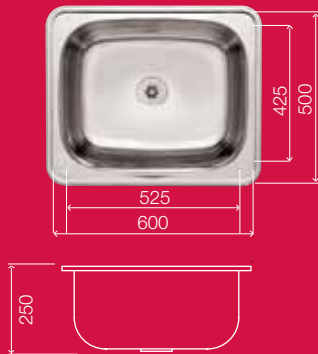

Solus 45 Litre Laundry Trough

- 600mm (l) x 500mm (w) x 250mm (d)
- available with 0 or 1 taphole (right or left hand) or single bypass assembly for left or right hand installation.
- 45 litre generous bowl capacity
- premium 304 grade stainless steel
- heavy gauge for stability and long life

cutout dimensions 575 x 475

Solus 70 Litre Laundry Trough

- 675mm (l) x 505mm (w) x 300mm (d)
- available with 0 or 2 tapholes (includes reversible bypass assembly)
- 70 litre generous bowl capacity
- premium 304 grade stainless steel
- 1mm thickness for stability and long life