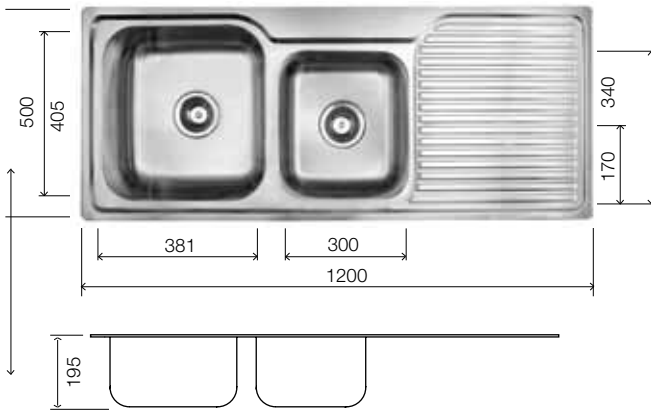

## 1200mm Solus MKII Sink

- 1200 x 500mm (right or left hand drainer)
- cutout dimensions 1180 x 480mm
- large sink 381 x 405mm
- small sink 300 x 340mm
- available with 1 taphole only
- high quality 304 grade stainless steel
- 0.9mm thickness for stability and long life
- sound deadening pads featured on bowls
- sound deadening boards on drainer

## 1050mm Solus MKII Sink

- 1050 x 500mm (right or left hand drainer)
- cutout dimensions 1030 x 480mm
- large sink 380 x 405mm
- small sink 200 x 350mm
- available with 1 taphole only
- high quality 304 grade stainless steel
- 0.9mm thickness for stability and long life
- sound deadening pads featured on bowls
- sound deadening boards on drainer

## 850mm Solus MKII Sink

- 850 x 500mm (right or left hand drainer)
- cutout dimensions 830 x 480mm
- sink 380 x 405mm
- available with 1 taphole only
- high quality 304 grade stainless steel
- 0.9mm thickness for stability and long life
- sound deadening pads featured on bowls
- sound deadening boards on drainer

## Posh Solus MKII DBDD Sink

- 1600mm x 500mm
- cutout dimensions 1575mm x 475mm
- bowl capacity: 23L each
- available with 1 taphole only
- high quality 304 grade stainless steel, silk finish
- 0.9 mm thickness for stability and long life
- sound deadening board under drainer
- sound deadening pad under bowls