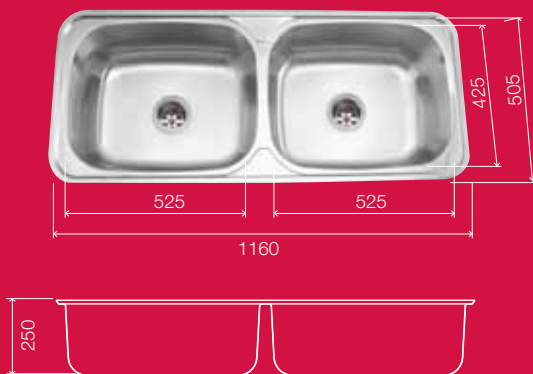

Solus 45 Litre Laundry Trough

- 600mm (l) x 500mm (w) x 250mm (d)
- available with 0 or 1 taphole (right or left hand) or single bypass assembly for left or right hand installation.
- 45 litre generous bowl capacity
- premium 304 grade stainless steel
- heavy gauge for stability and long life

Solus 70 Litre Laundry Trough

- 675mm (l) x 505mm (w) x 300mm (d)
- available with 0 or 2 tapholes (includes reversible bypass assembly)
- 70 litre generous bowl capacity
- premium 304 grade stainless steel
- 1mm thickness for stability and long life

Solus Double Laundry Trough

- 1160mm (l) x 505mm (w) x 250mm (d)
- 2 x 45L bowls, 90 litre capacity
- generous bowl capacity
- premium 304 grade stainless steel
- heavy gauge for stability and long life
- 1 taphole with left and right bypass (includes reversible bypass assembly)

Compact Trough

- 500mm (w) x 600mm (d) x 885mm (h)
- heavy duty powdercoated steel cabinet
- heavy MDF melamine shelf included
- adjustable legs
- child safety latch
- reversible door

Kensington Laundry Trough and Cabinet

- 610mm (w) x 500mm (d) x 875mm (h)
- stainless steel trough
- powdercoated steel cabinet
- internal shelf
- adjustable legs
- available with 2 tapholes (includes reversible bypass assembly)
- 45 litre capacity
- guaranteed for 10 years
- reversible door

Bathroom Happiness™

Visit any one of our 300 showrooms around Australia for all the latest products, concepts and inspiration to make your bathroom whatever you want it to be. And for the ultimate bathroom experience, go to one of our bathroom life™ stores where you will find the biggest range of leading Australian and international brands.

Call **1800 032 566** or visit www.reece.com.au for your nearest bathroom showroom.

Posh

reece™