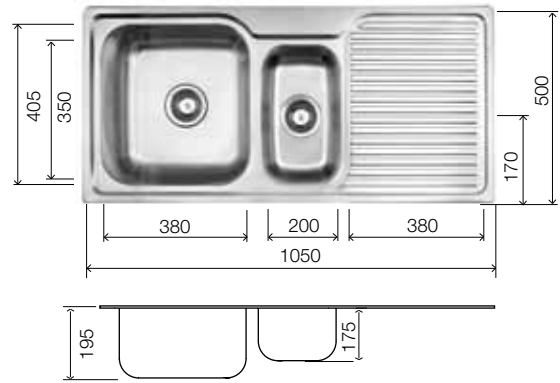

## 1200mm Solus MKII Sink

- 1200 x 500mm (right or left hand drainer)
- cutout dimensions 1180 x 480mm
- large sink 381 x 405mm
- small sink 300 x 340mm
- available with 1 taphole only
- high quality 304 grade stainless steel
- 0.9mm thickness for stability and long life
- sound deadening pads featured on bowls
- sound deadening boards on drainer

## 1050mm Solus MKII Sink

- 1050 x 500mm (right or left hand drainer)
- cutout dimensions 1030 x 480mm
- large sink 380 x 405mm
- small sink 200 x 350mm
- available with 1 taphole only
- high quality 304 grade stainless steel
- 0.9mm thickness for stability and long life
- sound deadening pads featured on bowls
- sound deadening boards on drainer

## 850mm Solus MKII Sink

- 850 x 500mm (right or left hand drainer)
- cutout dimensions 830 x 480mm
- sink 380 x 405mm
- available with 1 taphole only
- high quality 304 grade stainless steel
- 0.9mm thickness for stability and long life
- sound deadening pads featured on bowls
- sound deadening boards on drainer

## Posh Solus MKII DBDD Sink

- 1600mm x 500mm
- cutout dimensions 1575mm x 475mm
- bowl capacity: 23L each
- available with 1 taphole only
- high quality 304 grade stainless steel, silk finish
- 0.9 mm thickness for stability and long life
- sound deadening board under drainer
- sound deadening pad under bowls