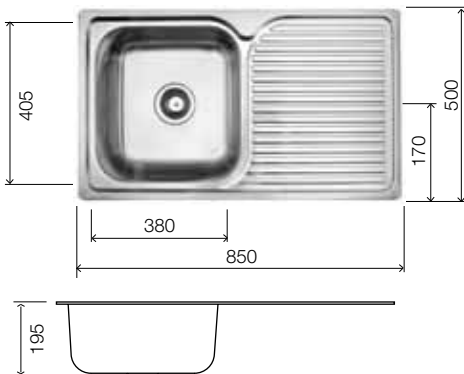

## 1200mm Solus MKII Sink

- 1200 x 500mm (right or left hand drainer)
- cutout dimensions 1180 x 480mm
- large sink 381 x 405mm
- small sink 300 x 340mm
- available with 1 taphole only
- high quality 304 grade stainless steel
- 0.9mm thickness for stability and long life
- sound deadening pads featured on bowls
- sound deadening boards on drainer

## 1050mm Solus MKII Sink

- 1050 x 500mm (right or left hand drainer)
- cutout dimensions 1030 x 480mm
- large sink 380 x 405mm
- small sink 200 x 350mm
- available with 1 taphole only
- high quality 304 grade stainless steel
- 0.9mm thickness for stability and long life
- sound deadening pads featured on bowls
- sound deadening boards on drainer

## 850mm Solus MKII Sink

- 850 x 500mm (right or left hand drainer)
- cutout dimensions 830 x 480mm
- sink 380 x 405mm
- available with 1 taphole only
- high quality 304 grade stainless steel
- 0.9mm thickness for stability and long life
- sound deadening pads featured on bowls
- sound deadening boards on drainer

## Posh Solus MKII DBDD Sink

- 1600mm x 500mm
- cutout dimensions 1575mm x 475mm
- bowl capacity: 23L each
- available with 1 taphole only
- high quality 304 grade stainless steel, silk finish
- 0.9 mm thickness for stability and long life
- sound deadening board under drainer
- sound deadening pad under bowls