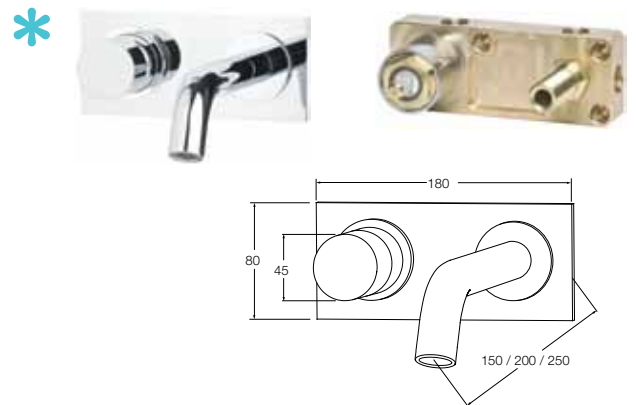

## \* mixer systems

Pol mixer systems are fully integrated with the Sussex Masterfit. This innovative technology makes the installation of complex mixer and outlet combinations easy, providing a hidden and secure connection every time.

**Bath Mixer System – 150mm, 200mm, 250mm**  
WELS 3 star, 8.5 litre s/minute

**Dual Mixer System**

**Shower Mixer System – WELS 3 Star, 8.5 litres/minute**

**Mixer Outlet System – 150mm, 200mm, 250mm**  
WELS 3 star, 8.5 litres/minute

Toilet Roll Holder

Corner Shelf

Toothbrush Holder

Soap Holder

Shower Shelf

Vanity Shelf