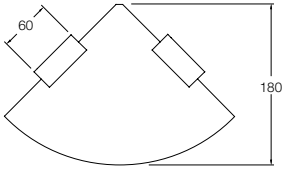

Soap Holder

Shower Shelf

Vanity Shelf