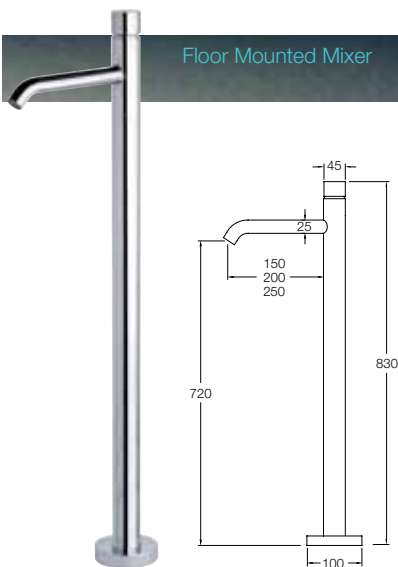

Floor Mounted Mixer

Floor Mount Mixer with Hand Shower

Rail Shower – WELS 3 Star, 8.5 litres/minute