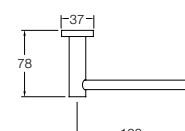

Toothbrush Holder