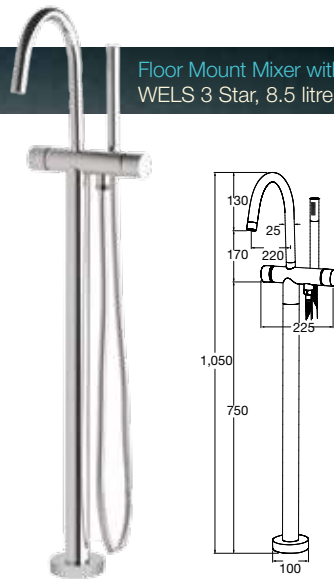

Floor Mounted Mixer

Floor Mount Mixer with Hand Shower

Rail Shower – WELS 3 Star, 8.5 litres/minute