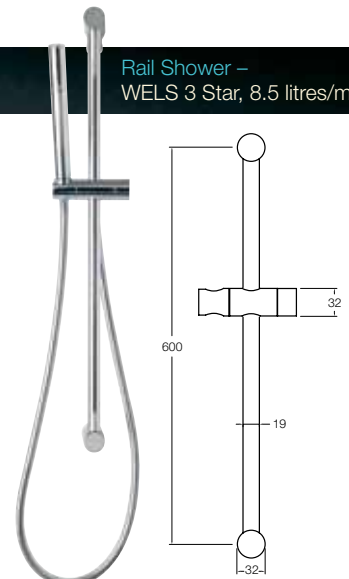

Floor Mounted Mixer

Floor Mount Mixer with Hand Shower

Rail Shower – WELS 3 Star, 8.5 litres/minute