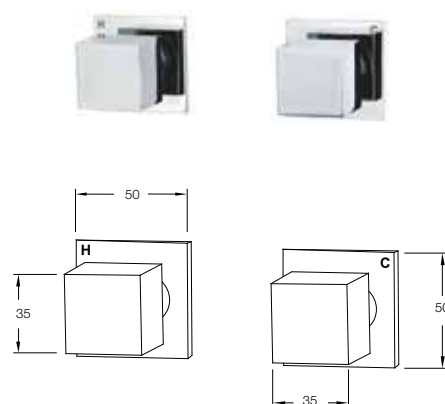

### Dual Mixer System

- set noggin 32mm back from face stud
- combined wall thickness not to exceed 30mm

Basin Mixer – WELS 5 Star, 5.5 litres/minute

Sink Mixer – WELS 4 star 7.5litres/minute

Extended Basin Mixer – WELS 5 Star, 5.5 litres/minute

Wall Mixer

- set noggin 32mm back from face stud
- combined wall thickness not to exceed 30mm

Bath Set – 150mm, 200mm, 250mm

Wall Top Assembly