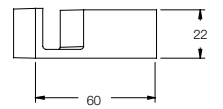

Guest Towel Rail – 300mm

Robe Hook

Single Towel Rail – 700mm, 900mm

Double Towel Rail – 700mm, 900mm

Double Toilet Roll Holder

Toilet Roll Holder