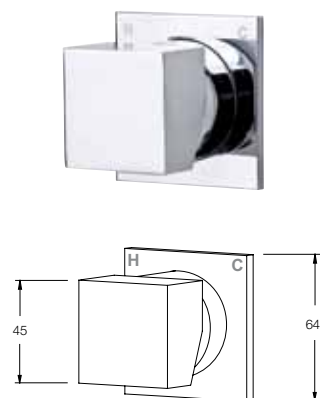

Wall Mixer

- set noggin 32mm back from face stud
- combined wall thickness not to exceed 30mm

Bath Set – 150mm, 200mm, 250mm

Wall Top Assembly