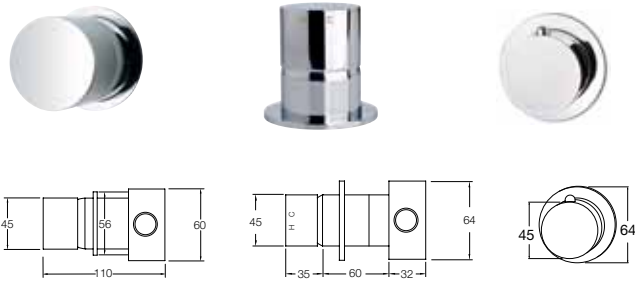

Shower/Bath Mixer

Hob Mixer

Diverter