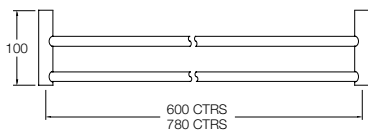

- set noggin 32mm back from face stud
- combined wall thickness not to exceed 30mm

Guest Towel Rail – 300mm

Single Towel Rail – 600mm, 780mm

Robe Hook

Double Towel Rail – 600mm, 780mm

Double Robe Hook

Double Toilet Roll Holder