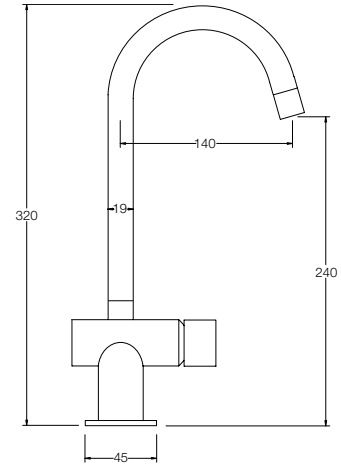

Single Handle Basin/Sink Mixer – 270mm, 320mm WELS 5 star, 5.5litres per minute

Available in LH and RH versions