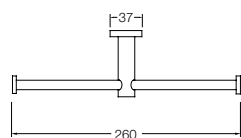

- set noggin 32mm back from face stud
- combined wall thickness not to exceed 30mm

Guest Towel Rail – 300mm

Single Towel Rail – 600mm, 780mm

Robe Hook

Double Towel Rail – 600mm, 780mm

Double Robe Hook

Double Toilet Roll Holder