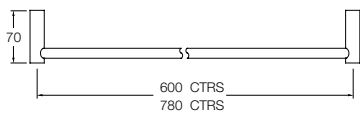

Single Towel Rail – 600mm, 780mm