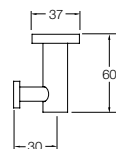

- set noggin 32mm back from face stud
- combined wall thickness not to exceed 30mm

Guest Towel Rail – 300mm

Single Towel Rail – 600mm, 780mm

Robe Hook

Double Towel Rail – 600mm, 780mm

Double Robe Hook

Double Toilet Roll Holder