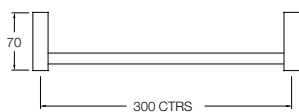

Guest Towel Rail – 300mm