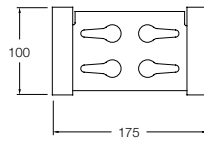

Soap Holder

Shower Shelf

Vanity Shelf