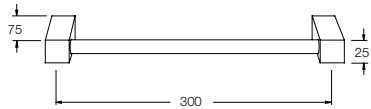

Guest Towel Rail – 300mm