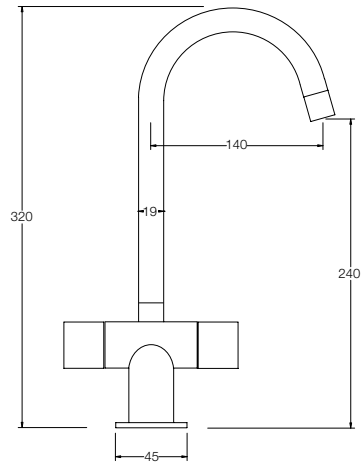

SUSSEX

Excellence in Australian Made Tapware

meo+  
pool

**Twin Handle Basin/Sink Mixer – 270mm, 320mm WELS 4 Star, 7.5 litres/minute**

**Single Handle Basin/Sink Mixer – 270mm, 320mm WELS 5 star, 5.5litres per minute**

## Bath Set – 150mm, 200mm, 250mm