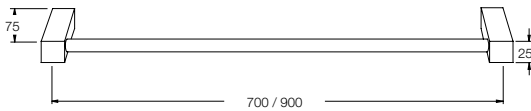

Single Towel Rail – 700mm, 900mm