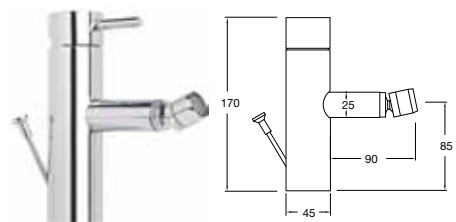

Available in LH and RH versions

**Basin Set – WELS 5 Star, 5 litres/minute**

**Straight Basin Mixer – WELS 5 Star, 5.5 litres/minute**

**Extended Basin Mixer – WELS 5 Star, 5.5 litres/minute**

**Bidet Mixer**

## Bath Set – 150mm, 200mm, 250mm