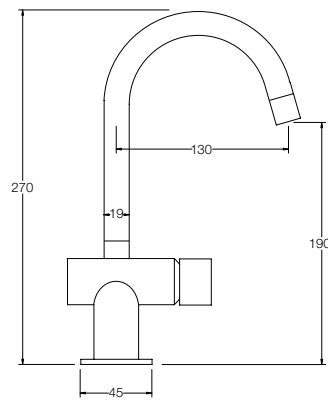

Single Handle Basin/Sink Mixer – 270mm, 320mm WELS 5 star, 5.5litres per minute

Available in LH and RH versions