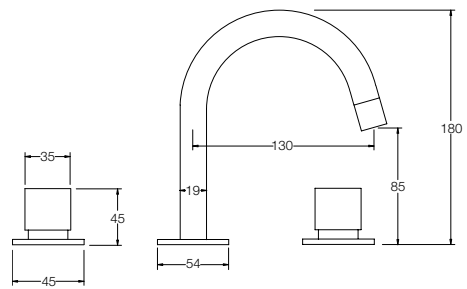

Basin Set – WELS 5 Star, 5 litres/minute