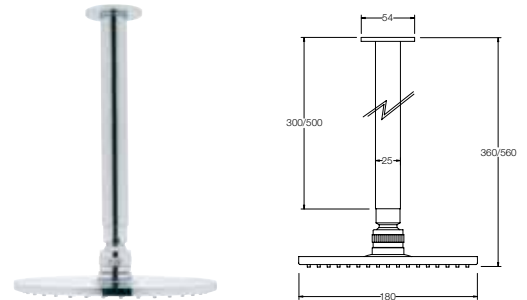

Vertical Shower – WELS 3 Star, 8.5 litres/minute