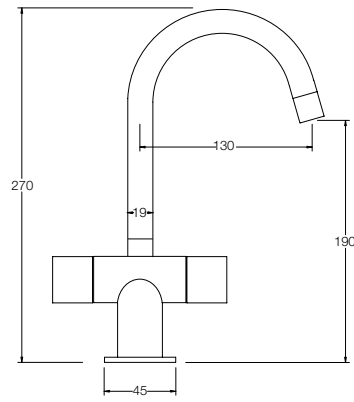

SUSSEX

Excellence in Australian Made Tapware

meo+  
pool

**Twin Handle Basin/Sink Mixer – 270mm, 320mm WELS 4 Star, 7.5 litres/minute**

**Single Handle Basin/Sink Mixer – 270mm, 320mm WELS 5 star, 5.5litres per minute**

## Bath Set – 150mm, 200mm, 250mm