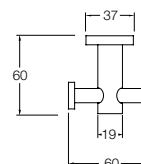

- set noggin 32mm back from face stud
- combined wall thickness not to exceed 30mm

Guest Towel Rail – 300mm

Single Towel Rail – 600mm, 780mm

Robe Hook

Double Towel Rail – 600mm, 780mm

Double Robe Hook

Double Toilet Roll Holder